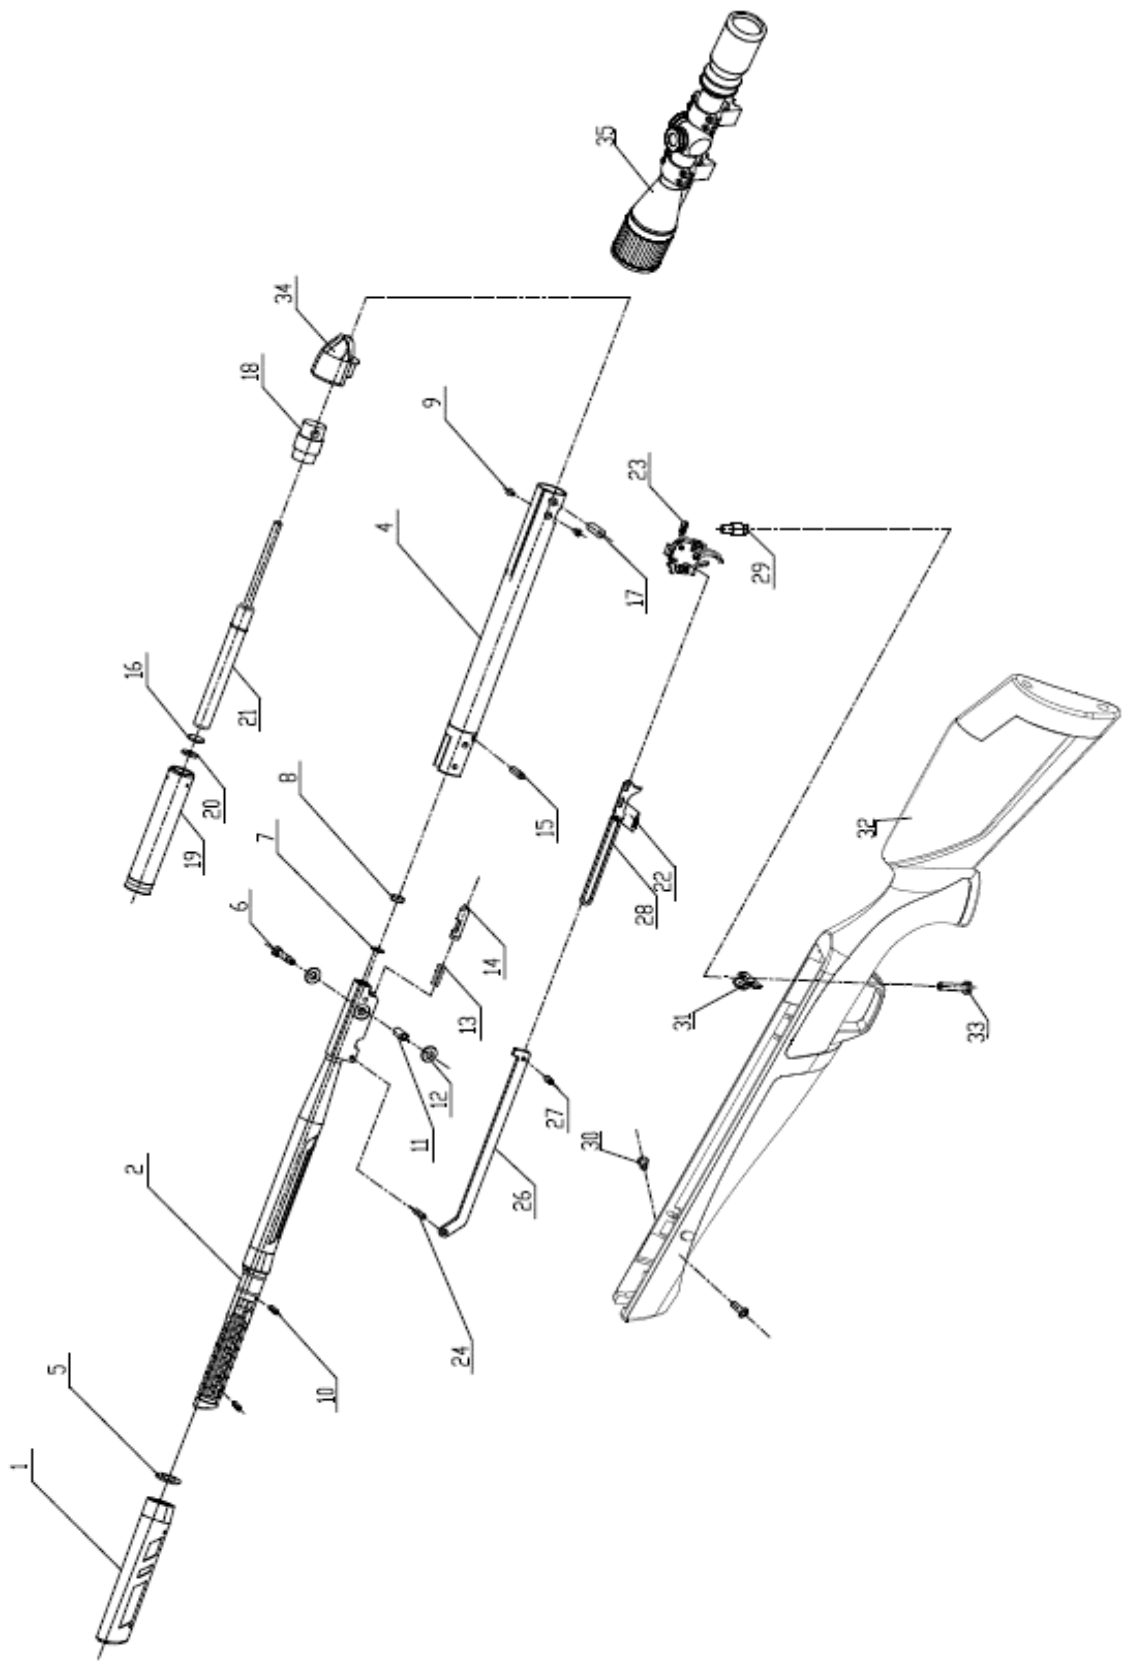

EXPLODED VIEW & PARTS LIST

Crosman Quest .22 cal Air Rifle

Model CQH22RDN-SX

Manufacture Start Date: 5/1/18

Crosman Airguns
A Velocity Outdoor Company
Routes 5&20
Bloomfield NY 14469
Phone- 1-800-724-7486
Parts order Fax- 585-657-5405
www.crosman.com

CQH22RDN-SX

Item	Part Number	Description	CQH22RDN-SX
1	NP214-3-01-3	R-Baffle Cap	1
2a	NP214-7-01-200A	Overmolded Barrel Assembly	
2b	NP214-7-01-200A (5.5)	Overmolded Barrel Assembly	1
4	B24-1-03-00	Compression Tube Assembly	1
5	GBT 3452.1-2005	O-ring $\varnothing 19 \times 3.55$	1
6	B22-00-12A	Break Bolt	1
7	BT1500-00-4	Adjust Washer	0-2
8	BT1500-00-3A	Breach Seal	1
9	B22-5-00-9	Screw	2
10	GBT 879.3-2000	Elastic Cylindrical Pin 4×26	2
11	B22-01-4	Bushing	1
12	B18-00-15B	Washer	2
13	ELS-005	Jam Spring	1
14	B24-01-1	Alive Jam	1
15	CRS5177-033	Deam Jam	1
16	B24-04-4	Plain Plate	1
17	B24-00-5	Fixed Pin	1
18	B24-00-6	Back Spring Guide	1
19	B24-04-00	Piston Seal	1
20	B24-04-3	Washer	1
21	B24-00-7	Gas Spring	1
22	B19-19-00-5	Safety Spring	1
23	B24-05-00	Trigger Pack Assembly	1
24	602.500.01.1-6	Lever Pin	1
26	B24-1-00-2	Lever	1
27	B24-1-00-6	Lever Pull Pin	1
28	B24-1-00-1	Bear Trap Lever	1
29	NP2BAM-027	Stock Link Pin	1
30	NP2BAM-M5×16	Pan Head Screws - nylok	2
31	NP2BAM-45	Stock Lug Brace	1
32	1702-01-00	Stock assembly	1
33	NP2BAM-818	Screw, Trigger Guard Rear - nylok	1
34	NP2BAM-060	Tube Cover	1
35	4X32D CenterPoint	Scope	1