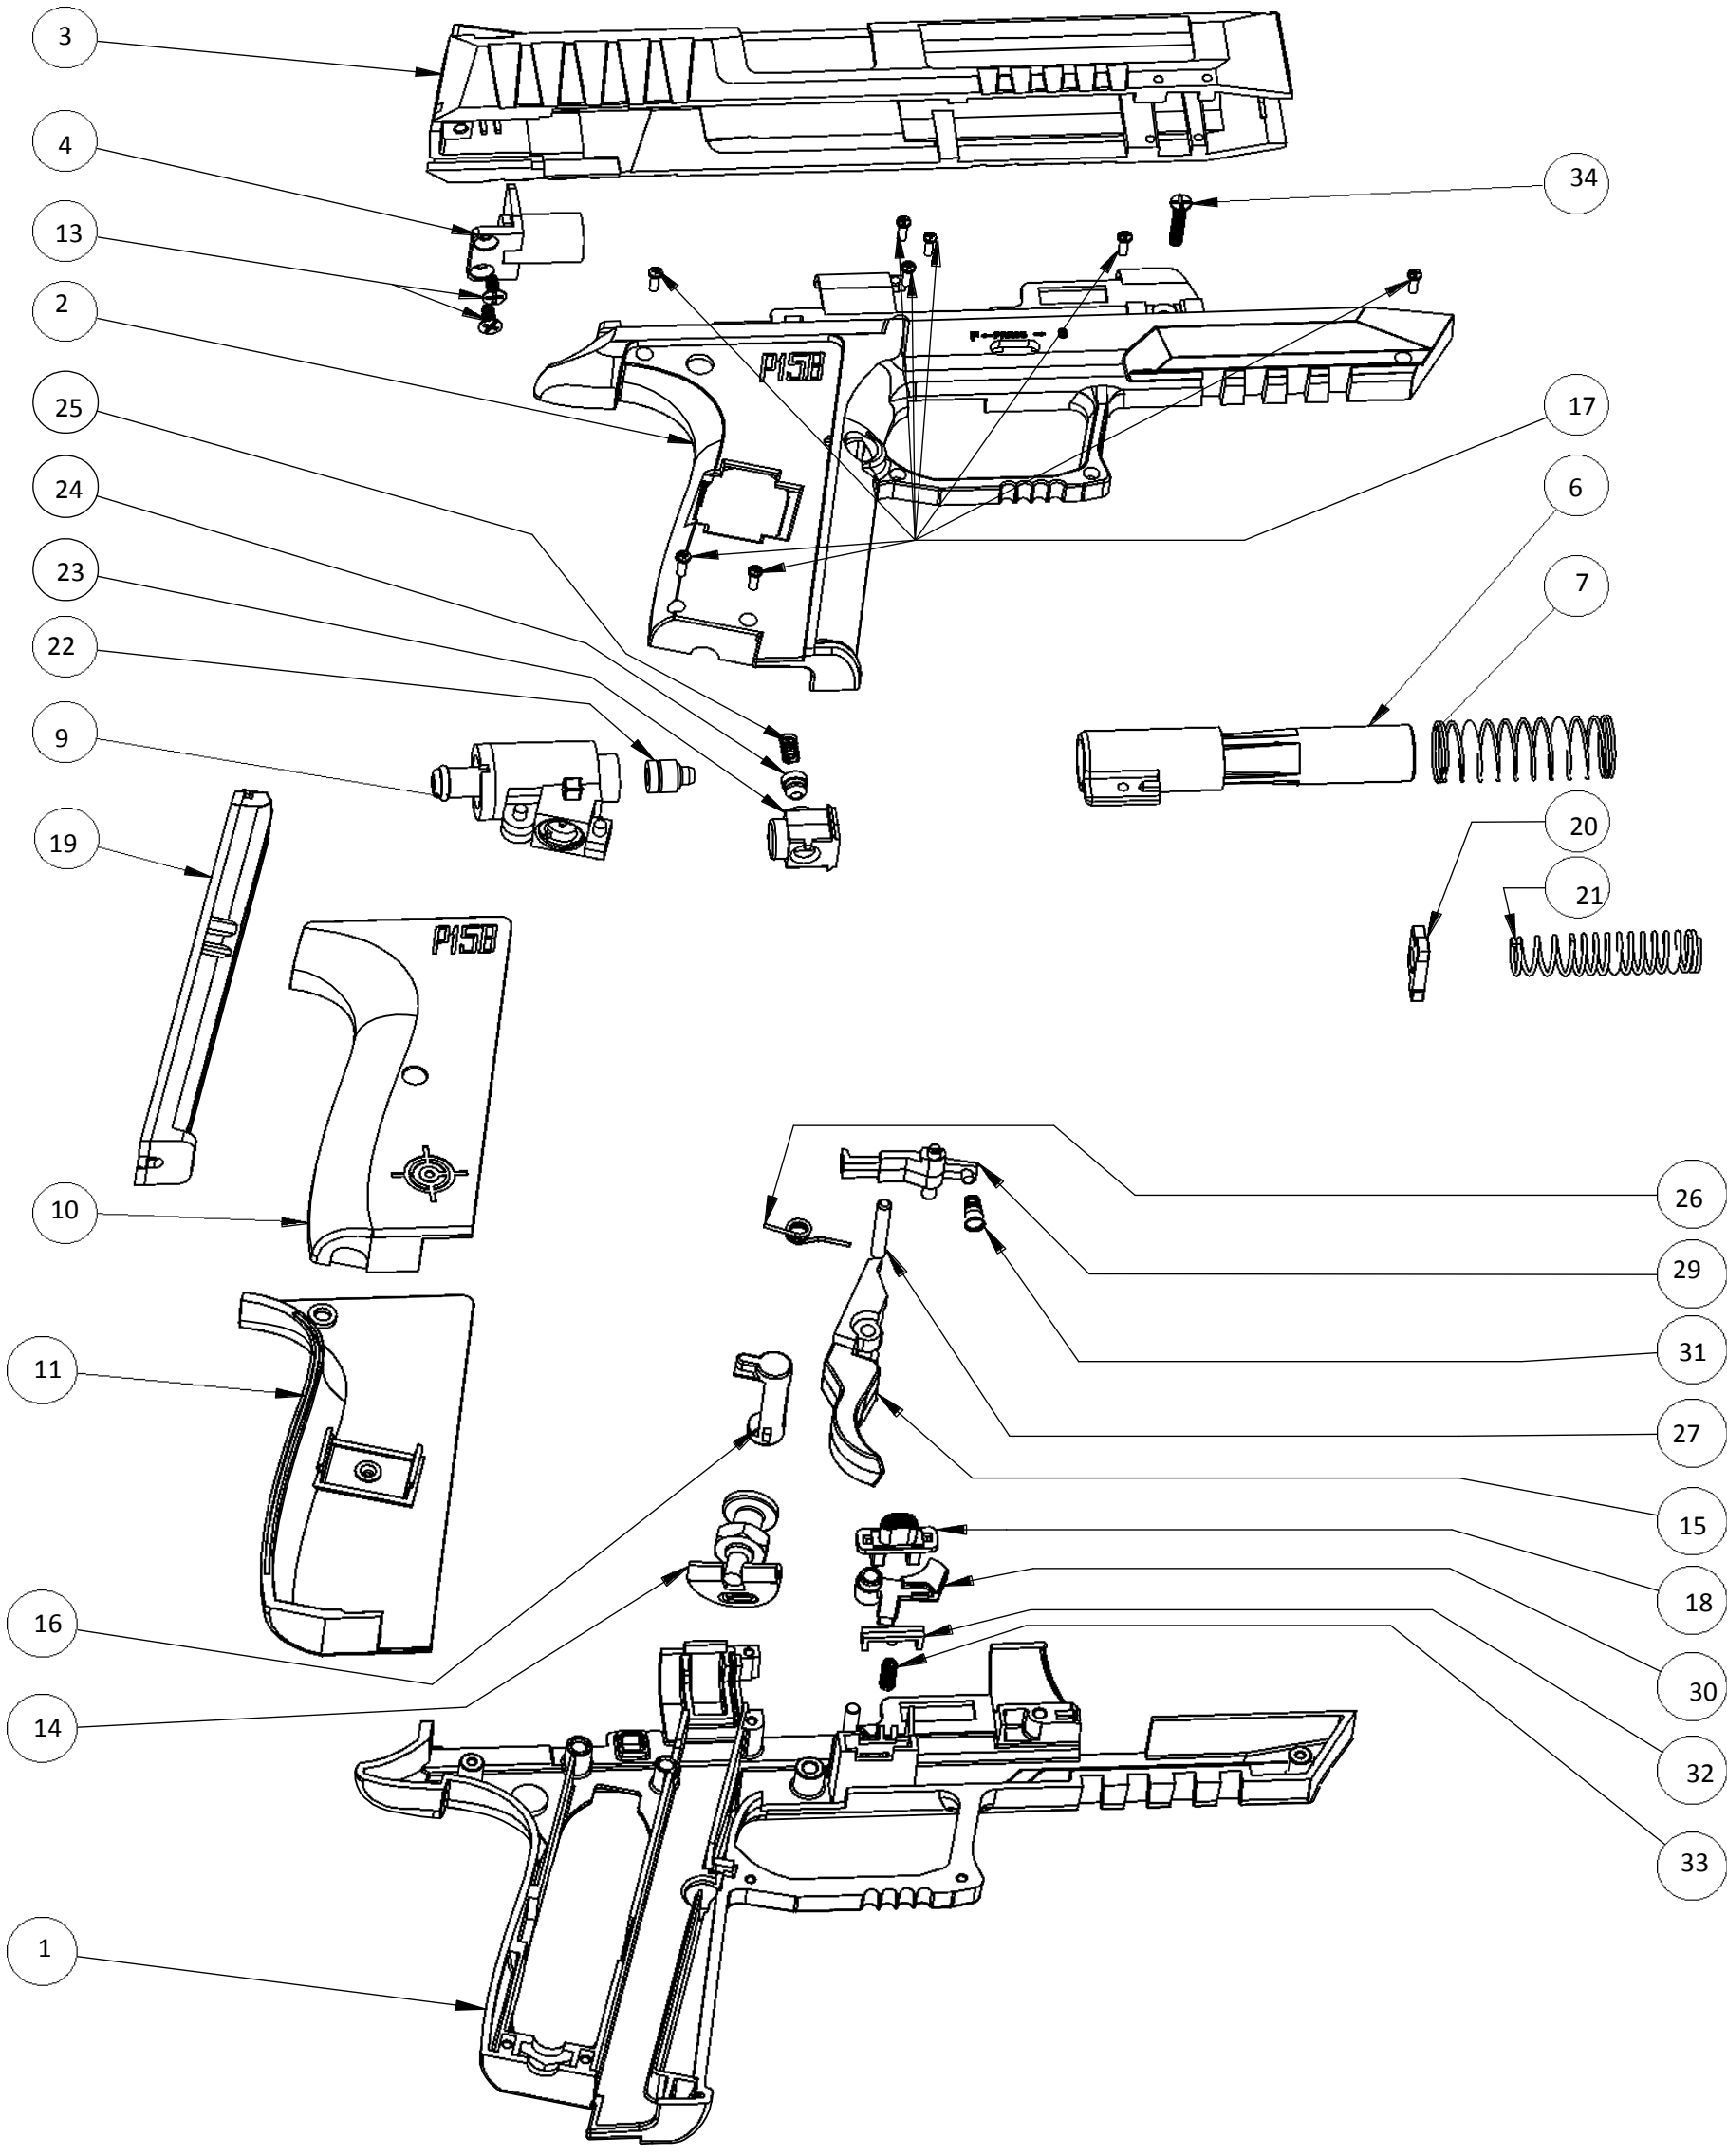

## EXPLODED VIEW & PARTS LIST

ITEM NO.	PART NUMBER	DESCRIPTION	QTY.	REVISED DATE
1	P15B-001	FRAME LEFT	1	
2	P15B-002	FRAME RIGHT	1	
3	P15B-005	SLIDE	1	
4	P15B-006	SLIDE SOCKET	1	
5	P15B-007	SLIDE RETAINER	1	
6	P15B-010	BARREL COVER	1	
7	P15B-011	SLIDE RETURN SPRING	1	
8	P15B-028	PIN .078 x 1.125 KNURLED END	2	
9	P15B-100	VALVE ASSY P15B	1	
10	P15B-102	GRIP RIGHT ASSEMBLY	1	
11	P15B-103	GRIP LEFT ASSEMBLY	1	
12	P15B-120	BARREL ASSY C11	1	
13	T11-548	SCREW 4-24 x 250 FLT HD TYPE B	2	
14	C11A008	Co2 SCREW ASSY	1	
15	1911-010	TRIGGER	1	
16	1911-011	RELEASE 1911	1	
17	C11-543	SCREW M2 x .4 X 6MM PHIL,PAN TRS	8	
18	C11-009	SAFETY-STICKER ASSY	1	
19	C11A005	CLIP ASSY 177	1	
20	C11A111	BARREL SPRING STOPPER 177 CAL	1	
21	C11-119	SPRING,BARREL	1	
22	P15B-033	HAMMER	1	
23	C11-113	BB HOUSING	1	
24	C11-126	BB STOPPER	1	
25	C11-120	SPRING, BB STOPPER	1	
26	C11-124	SPRING, MAGAZINE CATCH	1	
27	C11-529	PIN, 3MM x 18MM	1	
28	C11-122	TRIGGER SPRING	1	
29	1911-017	FIXING PLATE	1	
30	1911-007	LOCKING BLOCK 1911	1	
31	C11-121	SPRING, FIXING PLATE	1	
32	C11-110	SAFETY SPRING SEAT	1	
33	C11-123	SPRING,SAFETY	1	
34	247-037	#4 x .625, TYPE B SCREW	1	