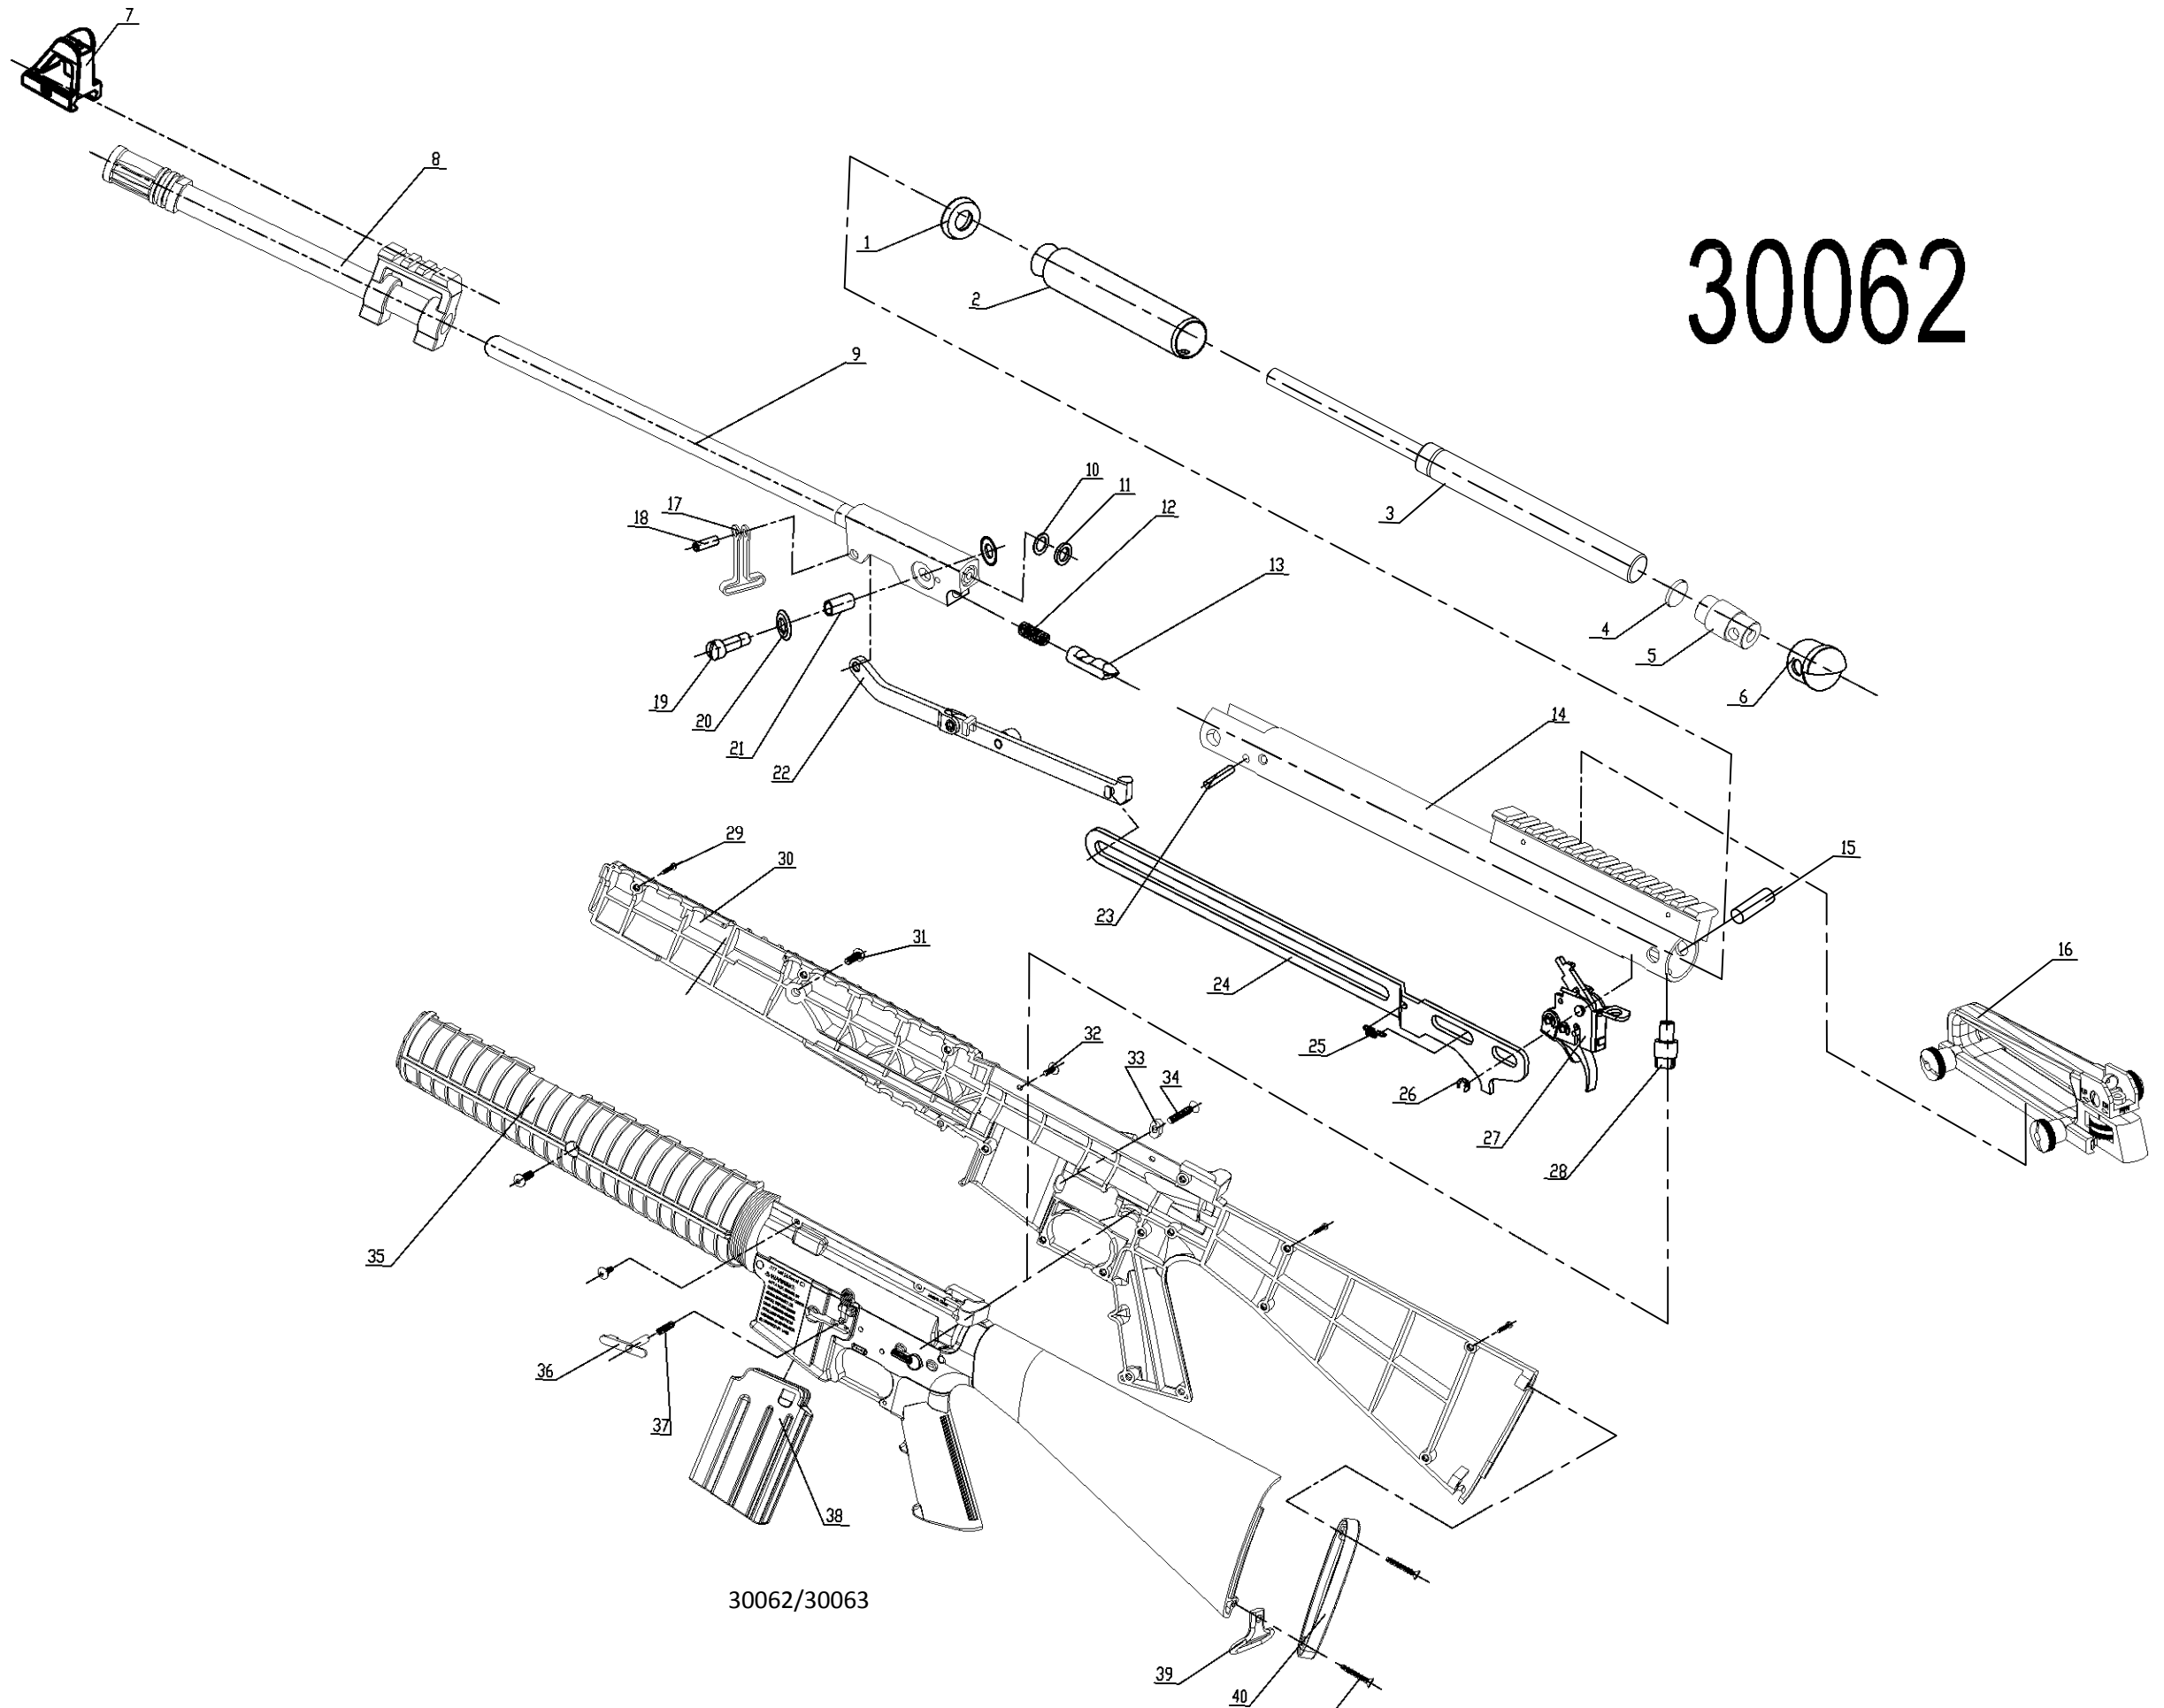

EXPLODED VIEW & PARTS LIST

MODEL 30062/30063 MTR77NP

Manufacture Start Dates: 6/28/13

Last Update 8/17/15

CROSMAN CORPORATION
7629 ROUTES 5 & 20
BLOOMFIELD, NY 14469
Phone: 1-800-724-7486
Parts Order Fax: 585-657-5405

30062

Item	BAM Part Number	Description	30062	Revisional Date
1	B18-04-1B	Piston Seal	1	10-15-13
2	BT9M22-03-100B	Piston	1	
3	BT9M22-00-5A	gas spring	1	10-15-13
4	BT9M22-00-7	Plain plate	1	
5	BT9M22-00-2	Back Spring Guide	1	
6	BT9M22-00-3	Tube Cover	1	
7	417B104	Front Sight	1	10-15-13
8	30060-003	Sleeve	1	10-15-13
9	30060-01-100	Barrel Assembly	1	
10	B22-00-1A	Adjust washer	0-2	
11	B12-00-14	Breach Seal	1	
12	B15-01-2A	Jam Spring	1	
13	BT9M22-01-5D	Alive Jam	1	10-15-13
14	30060-02-00	Compression Tube Assembly	1	
15	B18-00-7	Fixed Pin	1	
16	30062-02-00	Rear Sight/ Carry Handle	1	
17	RW1K77X2-00-100	Slings mount	1	10-15-13
18	B12-00-1B	Link Pin	1	
19	B19-2-00-2A	Break Bolt	1	10-15-13
20	B18-00-15B	Washer	2	
21	B18-01-1C	Bushing	1	
22	BT9M22-04-00	Lever Assembly	1	
23	BT9M22-00-4	Dead Jam	1	
24	B18-00-5B	Bear Trap Lever	1	
25	B19-19-00-5	Safety Spring	1	
26	GB896-86 3	E-Ring	1	
27	B18-05-00	Trigger Pack Assembly	1	
28	B18-00-9	Stock link pin	1	
29	30060-1911-016	Tightening Screw Of Stock	16	
30	30060-001	Stock (right)	1	
31	GB/T70.2-2000 M5x14	Screw Of Stock	2	
32	GB/T973-1976 M3x8	Screw Of Scope Seet	4	
33	30060-008	Bushing Of Clip Pin	1	
34	GB/T 819.1-2000 M2x7	Head Tapping Screw	1	
35	30060-002	Stock (left)	1	
36	30060-007	Clip Pin	1	
37	30060-009	Spring Of Clip Pin	1	
38	30060-150	Magazine Assembly	1	
39	30060-005	Slings mount	1	
40	30060-004	bottom	1	
41	GB/T 847-85 ST4.2x32	Cross Recessed Countersunk	2	