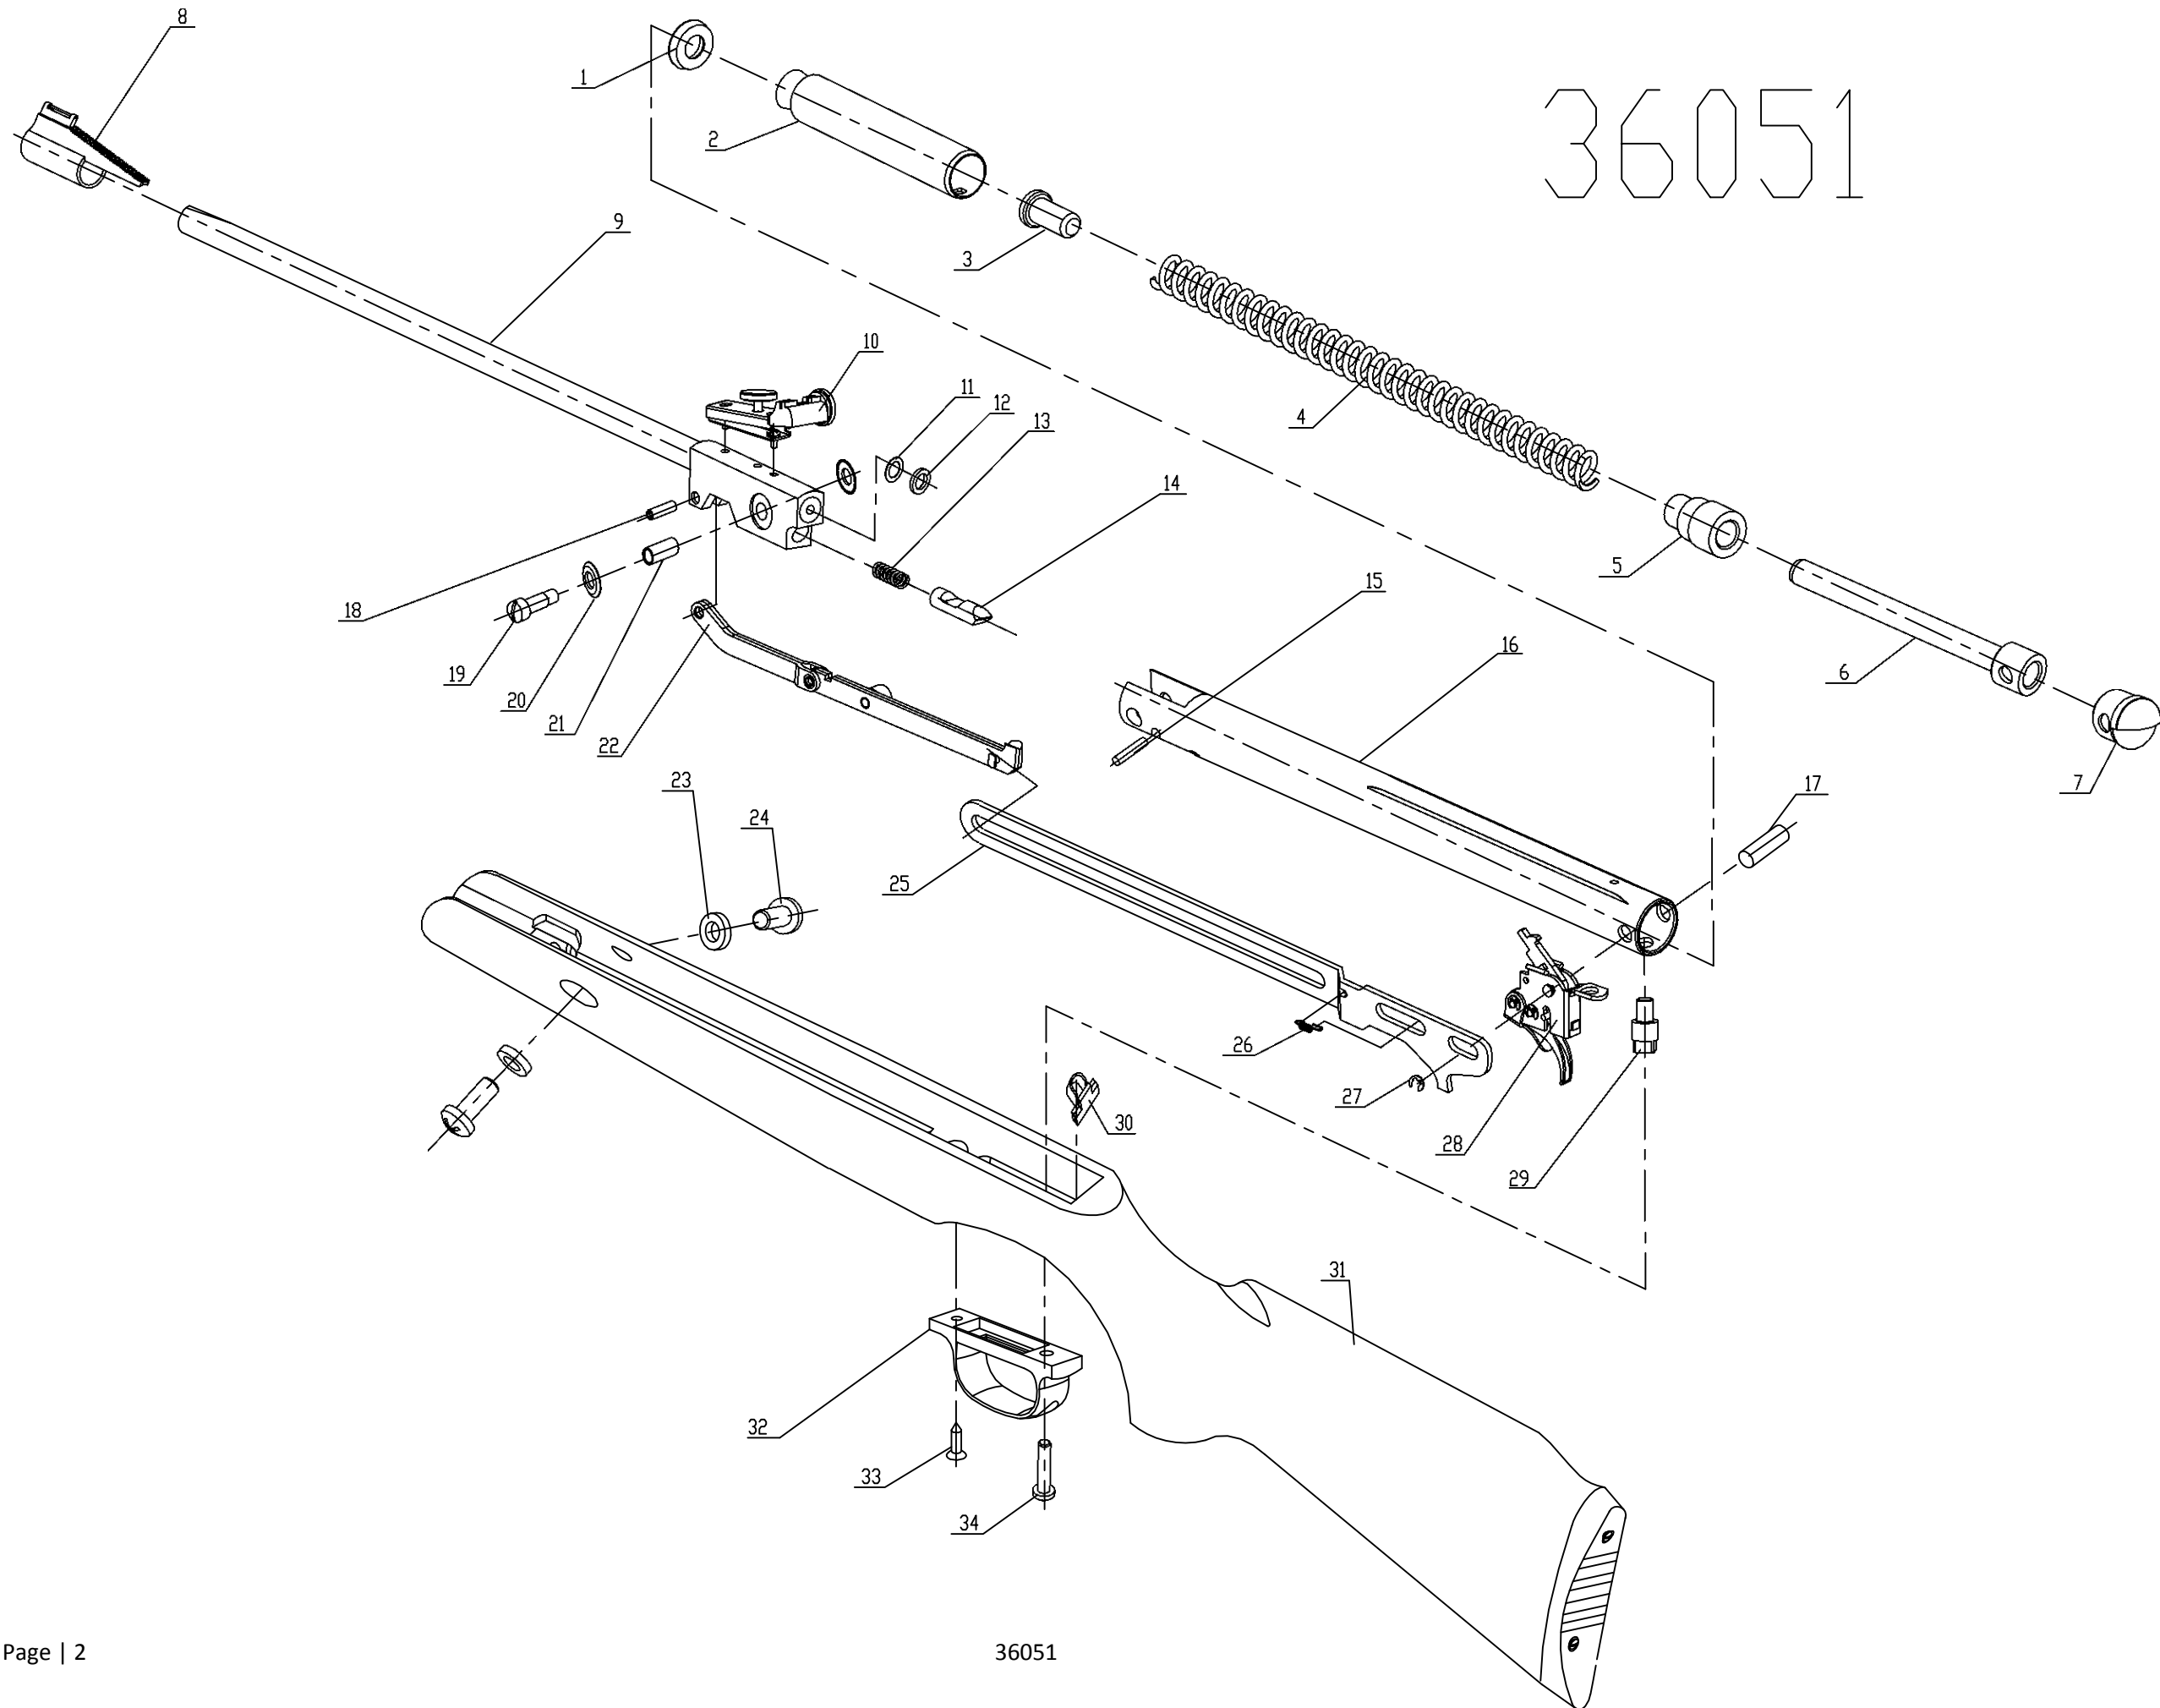

EXPLODED VIEW & PARTS LIST

MODEL 36051 COPPERHEAD

Manufacture Start Dates:c2/19/13

Last Update 10/11/13

CROSMAN CORPORATION
7629 ROUTES 5 & 20
BLOOMFIELD, NY 14469
Phone: 1-800-724-7486
Parts Order Fax: 585-657-5405
www.crosman.com

36051

Item	BAM Part Number	Description	36051	Revised Date
1	B18-04-1A	Piston Seal	1	
2	B18-04-100E	Piston	1	
3	B18-00-3	Front Spring Guide	1	09/26/13
4	B18-00-4D	Piston Spring	1	10/09/13
5	B18-00-6	Back Spring Guide	1	
6	B19-00-100	Spring Guide Assembly	1	
7	B19-8-00-1	Tube Cover	1	
8	B19-2-01-1B	Front Sight	1	
9	B19-2-01-100C	Barrel Assembly	1	09/26/13
10	B19-2-02-00	Rear Sight	1	
11	B22-00-1	Adjust Washer	0-2	
12	B12-00-14	Breach Seal	1	04/24/10
13	B15-01-2A	Jam Spring	1	09/26/13
14	BT9M22-01-5	Alive Jam	1	09/26/13
15	BT9M22-00-4	Dead Jam	1	09/26/13
16	B19-2-03-00A	Compression Tube Assembly	1	09/26/13
17	B18-00-7	Fixed Pin	1	
18	B12-00-1B	Link Pin	1	
19	B19-2-00-2A	Break Bolt	1	09/26/13
20	B18-00-15B	Washer	2	09/26/13
21	B18-01-1C	Bushing	1	
22	B18-07-00	Lever Assembly	1	
23	GB/T97.1-2002 5	Plain Washers	2	
24	GB/T 818-2000 M5x14	Pan Head Screws - nylok	2	
25	B18-00-5B	Bear Trap Lever	1	
26	B19-19-00-5	Safety Spring	1	09/26/13
27	GB896-86 3	E-Ring	1	
28	B18-05-00	Trigger Pack Assembly	1	
29	B18-00-9	Stock link bolt	1	
30	B19-2-00-1	Stock Lug Brace	1	
31	B19-2-f-06-00	Stock assembly	1	10/11/13
32	B18-00-11A	Trigger Guard	1	
33	GB847-85 ST3.5x16	Screw, Trigger Guard Front	1	
34	GB823-88 M6X20	Screw, Trigger Guard Rear - nylok	1	