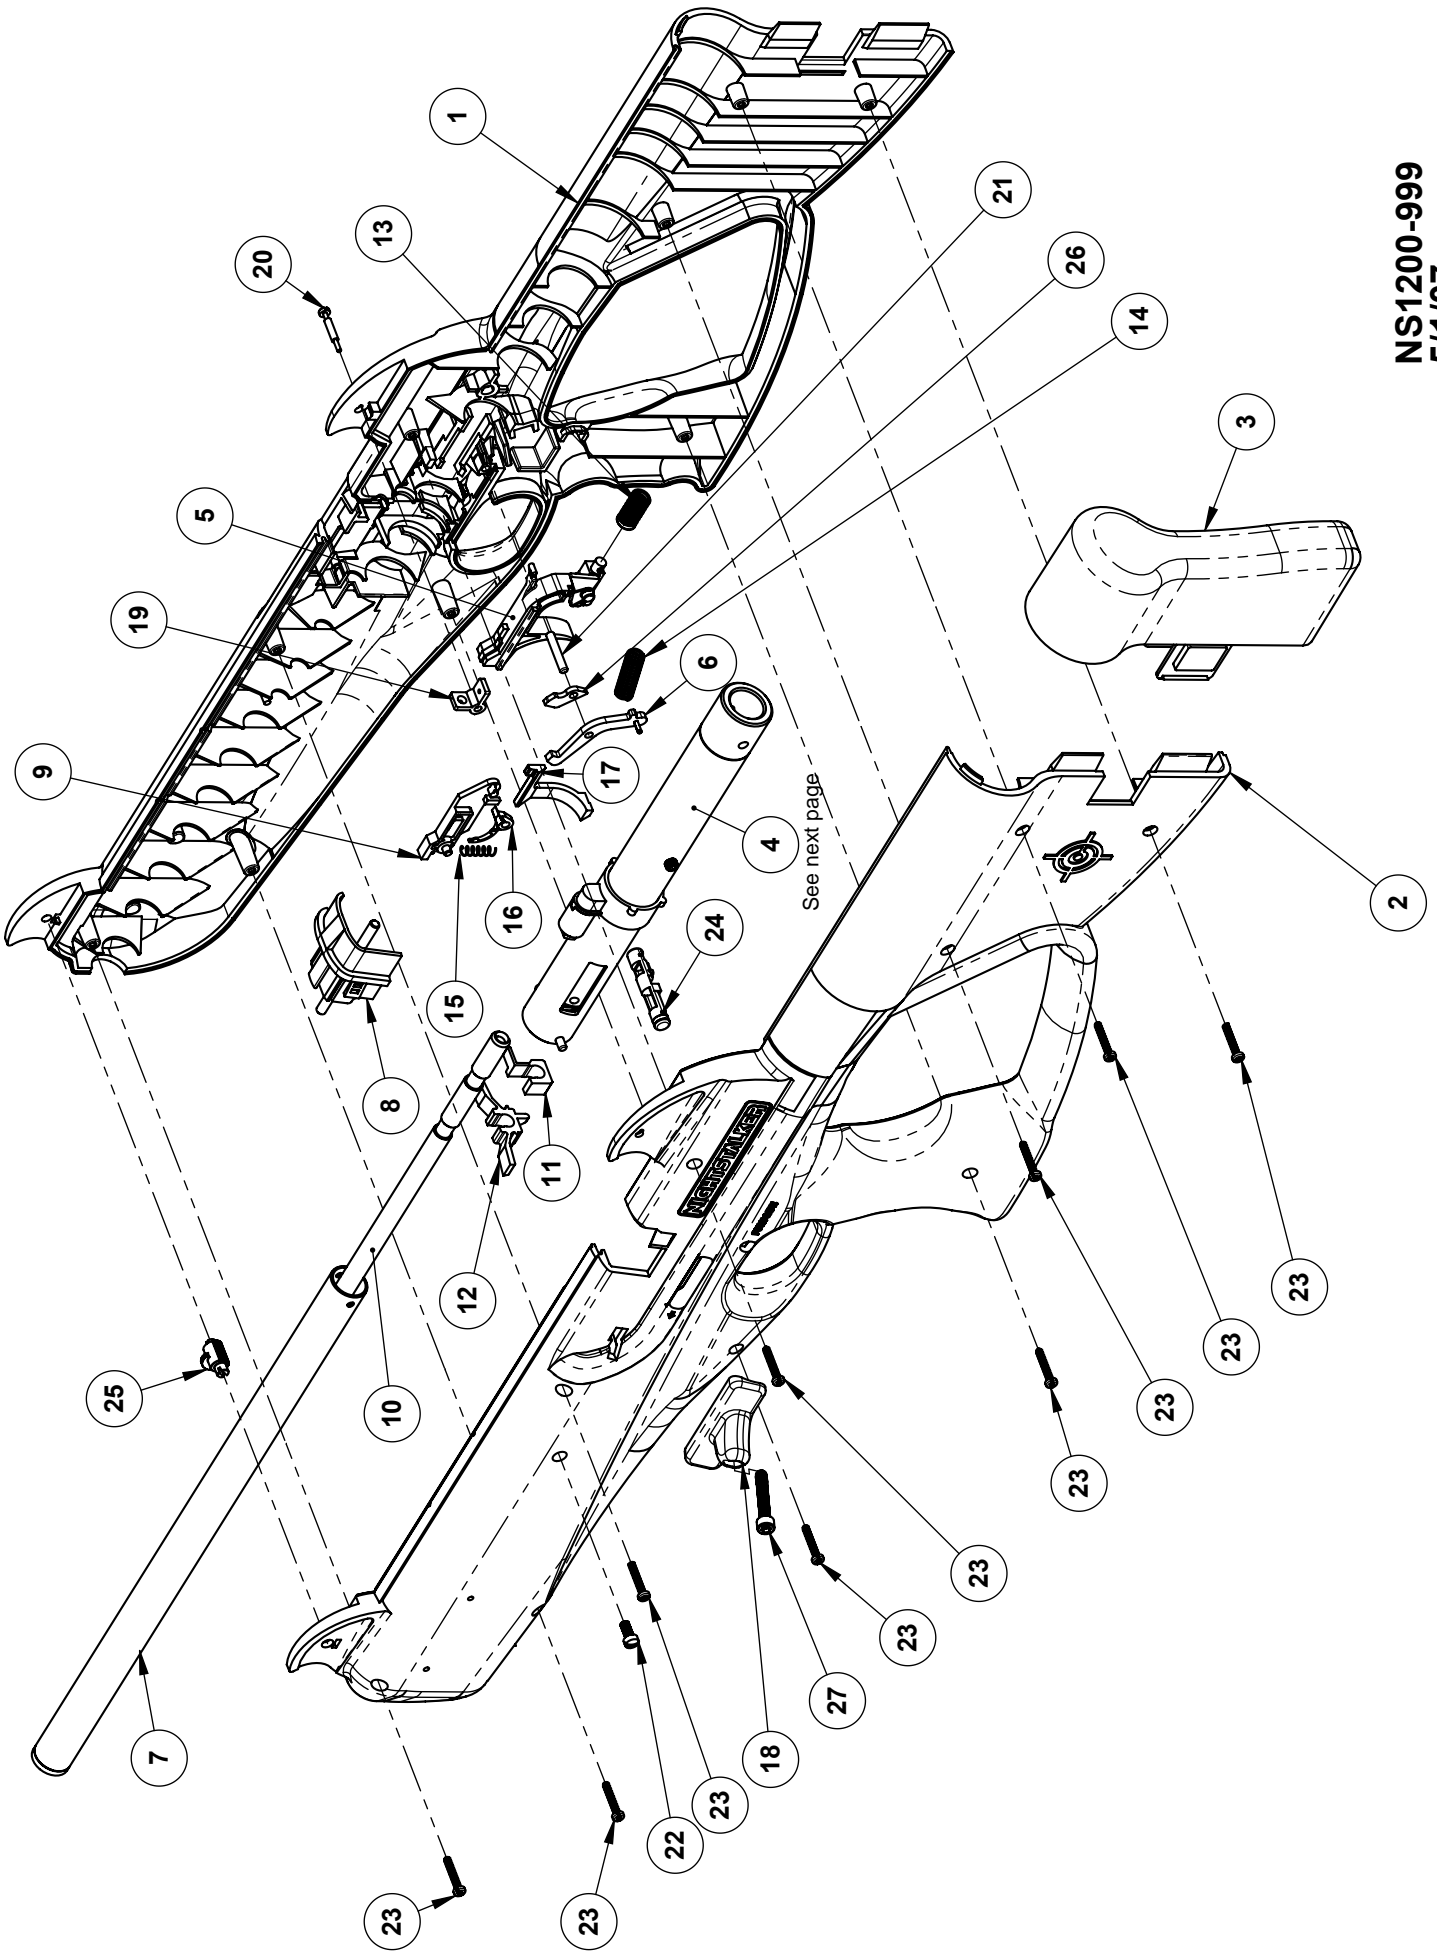

EXPLODED VIEW & PARTSLIST

NIGHTSTALKER **.177 cal.** **Blowback Action** **Rifle**

PHASE III Start Date: 11/16/09

PHASE III

Last Update: 12/08/09

CROSMAN CORPORATION
RT 5 & 20
EAST BLOOMFIELD, NY 14443
Phone: 1-800-724-7486
Parts Order Fax: 585-657-5405
www.crosman.com

NS1200-999 PARTS LIST (Phase 3)

PHASE III Start Date: 11/16/09

PART NUMBER	DESCRIPTION	
1	NS1200B004	Stock, Right
2	NS1200A003	Stock, Left
3	NS1200A027	Stock Butt
4	NS1200-105	Blowback Pressure Assy. <i>See page 4 for details</i>
5	NS1200-107	Trigger Assembly
6	NS1200-108	Sear Assembly
7	NS1200-109	Housing-Muzzle Assembly
8	NS1200-023	Clip Cover
9	NS1200-024	Lever, Index
10	NS1200-001	Barrel
11	NS1200A038	Interlock
12	1077-007	Latch, Barrel
13	NS1200-048	Spring, Trigger
14	NS1200A037	Spring, Sear
15	106-016	Spring, Index
16	NS1200-025	Pawl, Index
17	NS1200-031	Index Link
18	NS1200-013	Bolt Handle
19	NS1200-028	Sight, Rear
20	NS1200-046	Screw, Rear Sight
21	NS1200-044	Pin, .125 x 3/4
22	1077-032	Screw, Shroud
23	2-041	Screw, HI-LO, 4-24x.625 (9x)
24	NS1200-026	Safety
25	NS1200-029	Sight, Front
26	NS1200-009	Lock, Hammer/Trigger
27	NS1200-039	Screw, Bolt

Last Update: 12/08/09

NS1200-999
5/1/07

BLOWBACK PRESSURE ASSEMBLY

BALLOON NUMBER	PART NUMBER	DESCRIPTION	QTY.
1	NS1200-106	TRANSFER ASSEMBLY	1
2	NS1200-100	CONNECTOR ASSEMBLY	1
3	130-035	O-RING	1
4	NS1200-016	SPRING, VALVE	1
5	NS1200-043	VALVE STEM	1
6	NS1200-005	VALVE BODY	1
7	68AT-035	O-RING, ID .498 x .070THK(-014) HAMMER	1
8	NS1200-012	HAMMER	1
9	NS1200-014	SPRING, HAMMER	1
10	CRS5177-040	SET SCREW #10-32 x.25	1
11	NS1200-103	SLEEVE ASSEMBLY	1
12	CAK-008	O-RING	1
13	NS1200-051	SET SCREW #10-32 x .375D	1