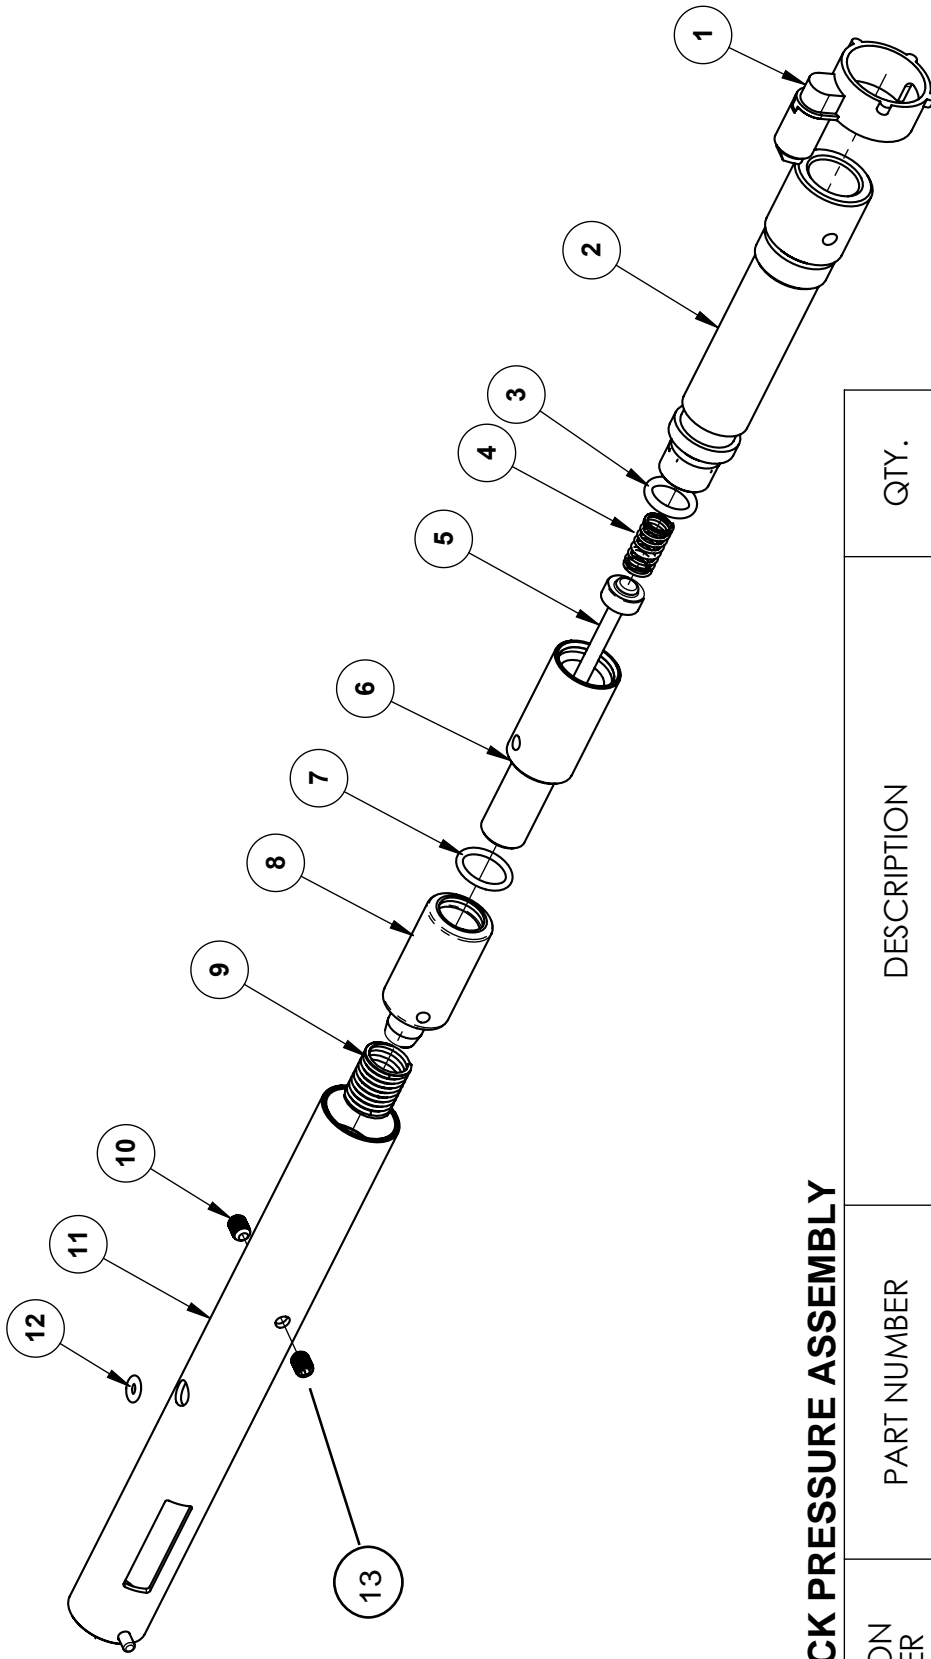

EXPLODED VIEW & PARTSLIST

NIGHTSTALKER **.177 cal.** **Blowback Action** **Rifle**

PHASE III Start Date: 11/16/09

PHASE III

Last Update: 12/08/09

CROSMAN CORPORATION
RT 5 & 20
EAST BLOOMFIELD, NY 14443
Phone: 1-800-724-7486
Parts Order Fax: 585-657-5405
www.crosman.com

NS1200-999 PARTS LIST (Phase 3)

PHASE III Start Date: 11/16/09

PART NUMBER	DESCRIPTION	
1	NS1200B004	Stock, Right
2	NS1200A003	Stock, Left
3	NS1200A027	Stock Butt
4	NS1200-105	Blowback Pressure Assy. <i>See page 4 for details</i>
5	NS1200-107	Trigger Assembly
6	NS1200-108	Sear Assembly
7	NS1200-109	Housing-Muzzle Assembly
8	NS1200-023	Clip Cover
9	NS1200-024	Lever, Index
10	NS1200-001	Barrel
11	NS1200A038	Interlock
12	1077-007	Latch, Barrel
13	NS1200-048	Spring, Trigger
14	NS1200A037	Spring, Sear
15	106-016	Spring, Index
16	NS1200-025	Pawl, Index
17	NS1200-031	Index Link
18	NS1200-013	Bolt Handle
19	NS1200-028	Sight, Rear
20	NS1200-046	Screw, Rear Sight
21	NS1200-044	Pin, .125 x 3/4
22	1077-032	Screw, Shroud
23	2-041	Screw, HI-LO, 4-24x.625 (9x)
24	NS1200-026	Safety
25	NS1200-029	Sight, Front
26	NS1200-009	Lock, Hammer/Trigger
27	NS1200-039	Screw, Bolt

Last Update: 12/08/09

NS1200-999
5/1/07

BLOWBACK PRESSURE ASSEMBLY

BALLOON NUMBER	PART NUMBER	DESCRIPTION	QTY.
1	NS1200-106	TRANSFER ASSEMBLY	1
2	NS1200-100	CONNECTOR ASSEMBLY	1
3	130-035	O-RING	1
4	NS1200-016	SPRING, VALVE	1
5	NS1200-043	VALVE STEM	1
6	NS1200-005	VALVE BODY	1
7	68AT-035	O-RING, ID .498 x .070THK(-014) HAMMER	1
8	NS1200-012	HAMMER	1
9	NS1200-014	SPRING, HAMMER	1
10	CRS5177-040	SET SCREW #10-32 x.25	1
11	NS1200-103	SLEEVE ASSEMBLY	1
12	CAK-008	O-RING	1
13	NS1200-051	SET SCREW #10-32 x .375D	1