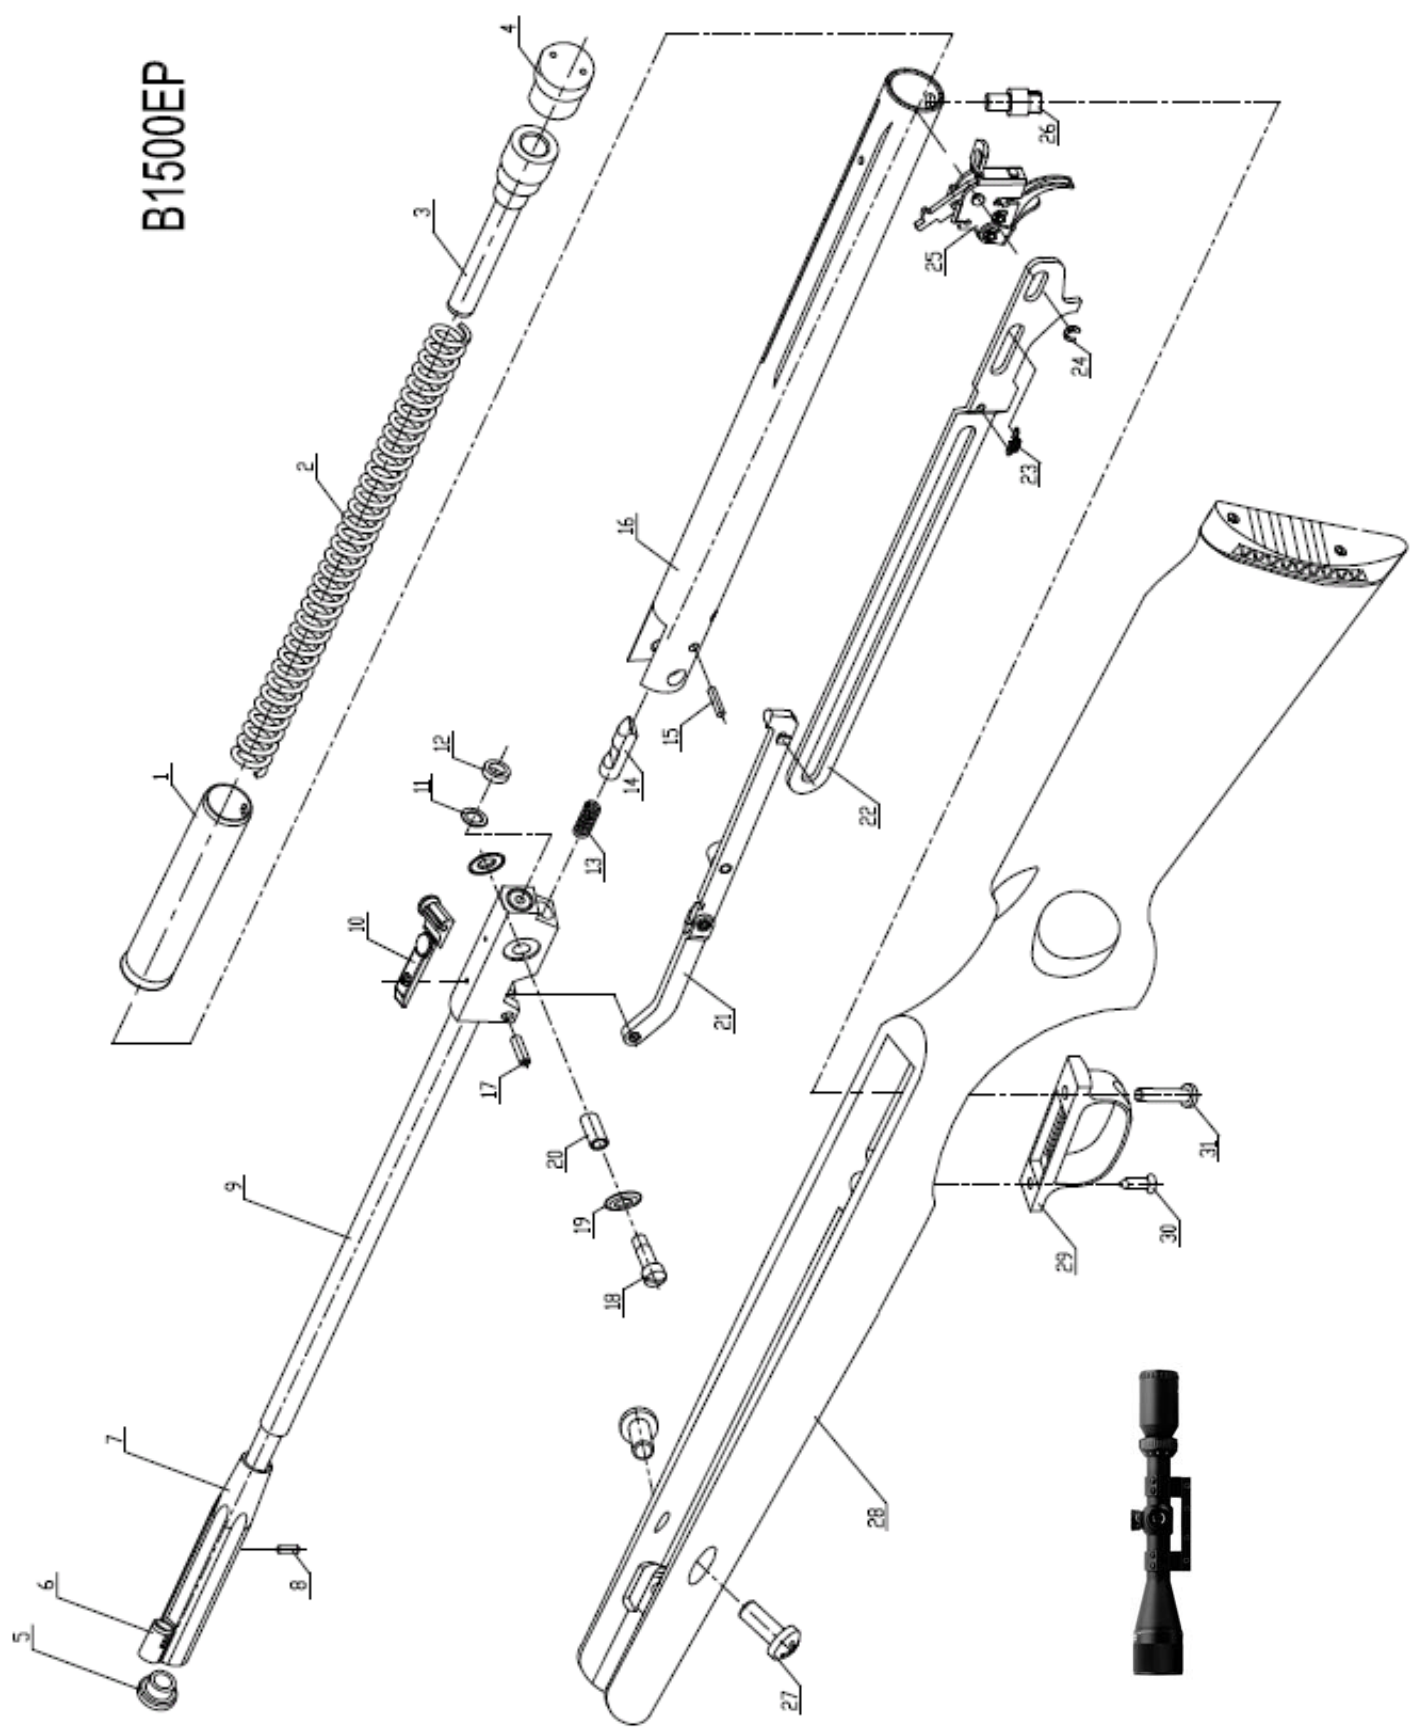

Exploded View Parts List

Elite PowerMaster

B1500EP

.177 (4.5mm) Caliber

Crosman Corporation
7629 Routes 5 & 20
East Bloomfield, NY 14443

Phone: (800) 724-7486
Parts Order Fax: (585) 657-5405

www.crosman.com

B1500EP

<u>Item Call Out</u>	<u>Part #</u>	<u>Description</u>	<u>B1500EP</u>
1	B22-04-00	Piston Assembly	1
2	B22-00-7	Piston Spring	1
3	B22-00-6	Back Spring Guide	1
4	B22-00-5	Tube Cover	1
5	B22-00-2	Muzzle Break Cover	1
6	B22-07-00	Front Sight	1
7	B22-00-3	Muzzle Break	1
8	GBT78-2000-M5x6	Muzzle Break Screws	1
9	B22-01-100	Barrel Assembly	1
10	B20-02-00	Rear Sight	1
11	B22-00-1	Adjust Washer	0-3
12	B20-00-3	Breach Seal	1
13	B12-01-2A	Jam Spring	1
14	B22-01-1	Alive Jam	1
15	B22-00-9	Detent	1
16	B22-03-00	Compression Tube Assembly	1
17	B22-00-11	Link Pin	1
18	B22-00-12	Break Bolt	1
19	B18-00-15A	Washer	1
20	B22-01-4	Bushing	1
21	B22-02-00	Lever Assembly	1
22	B22-00-10	Bear Trap Lever	1
23	B18-00-12A	Safety Spring	1
24	GBT-896-1986-3	"E" Ring	1
25	B22-06-00	Trigger Pack Assembly	1
26	B18-00-9	Stock Link Pin	1
27	GBT-818-2000-M6x12	Pan Head Screws	1
28	B22-1-A-01-00	Stock and Butt Plate	1
29	B18-00-11A	Trigger Guard	1
30	GB847-85-ST3-5x16	Screw, Trigger Guard Front	1
31	GB823-88-M6X20	Screw, Trigger Guard Rear	1
32	3940AO	3-9x40mm AO w/1pc Rings	1