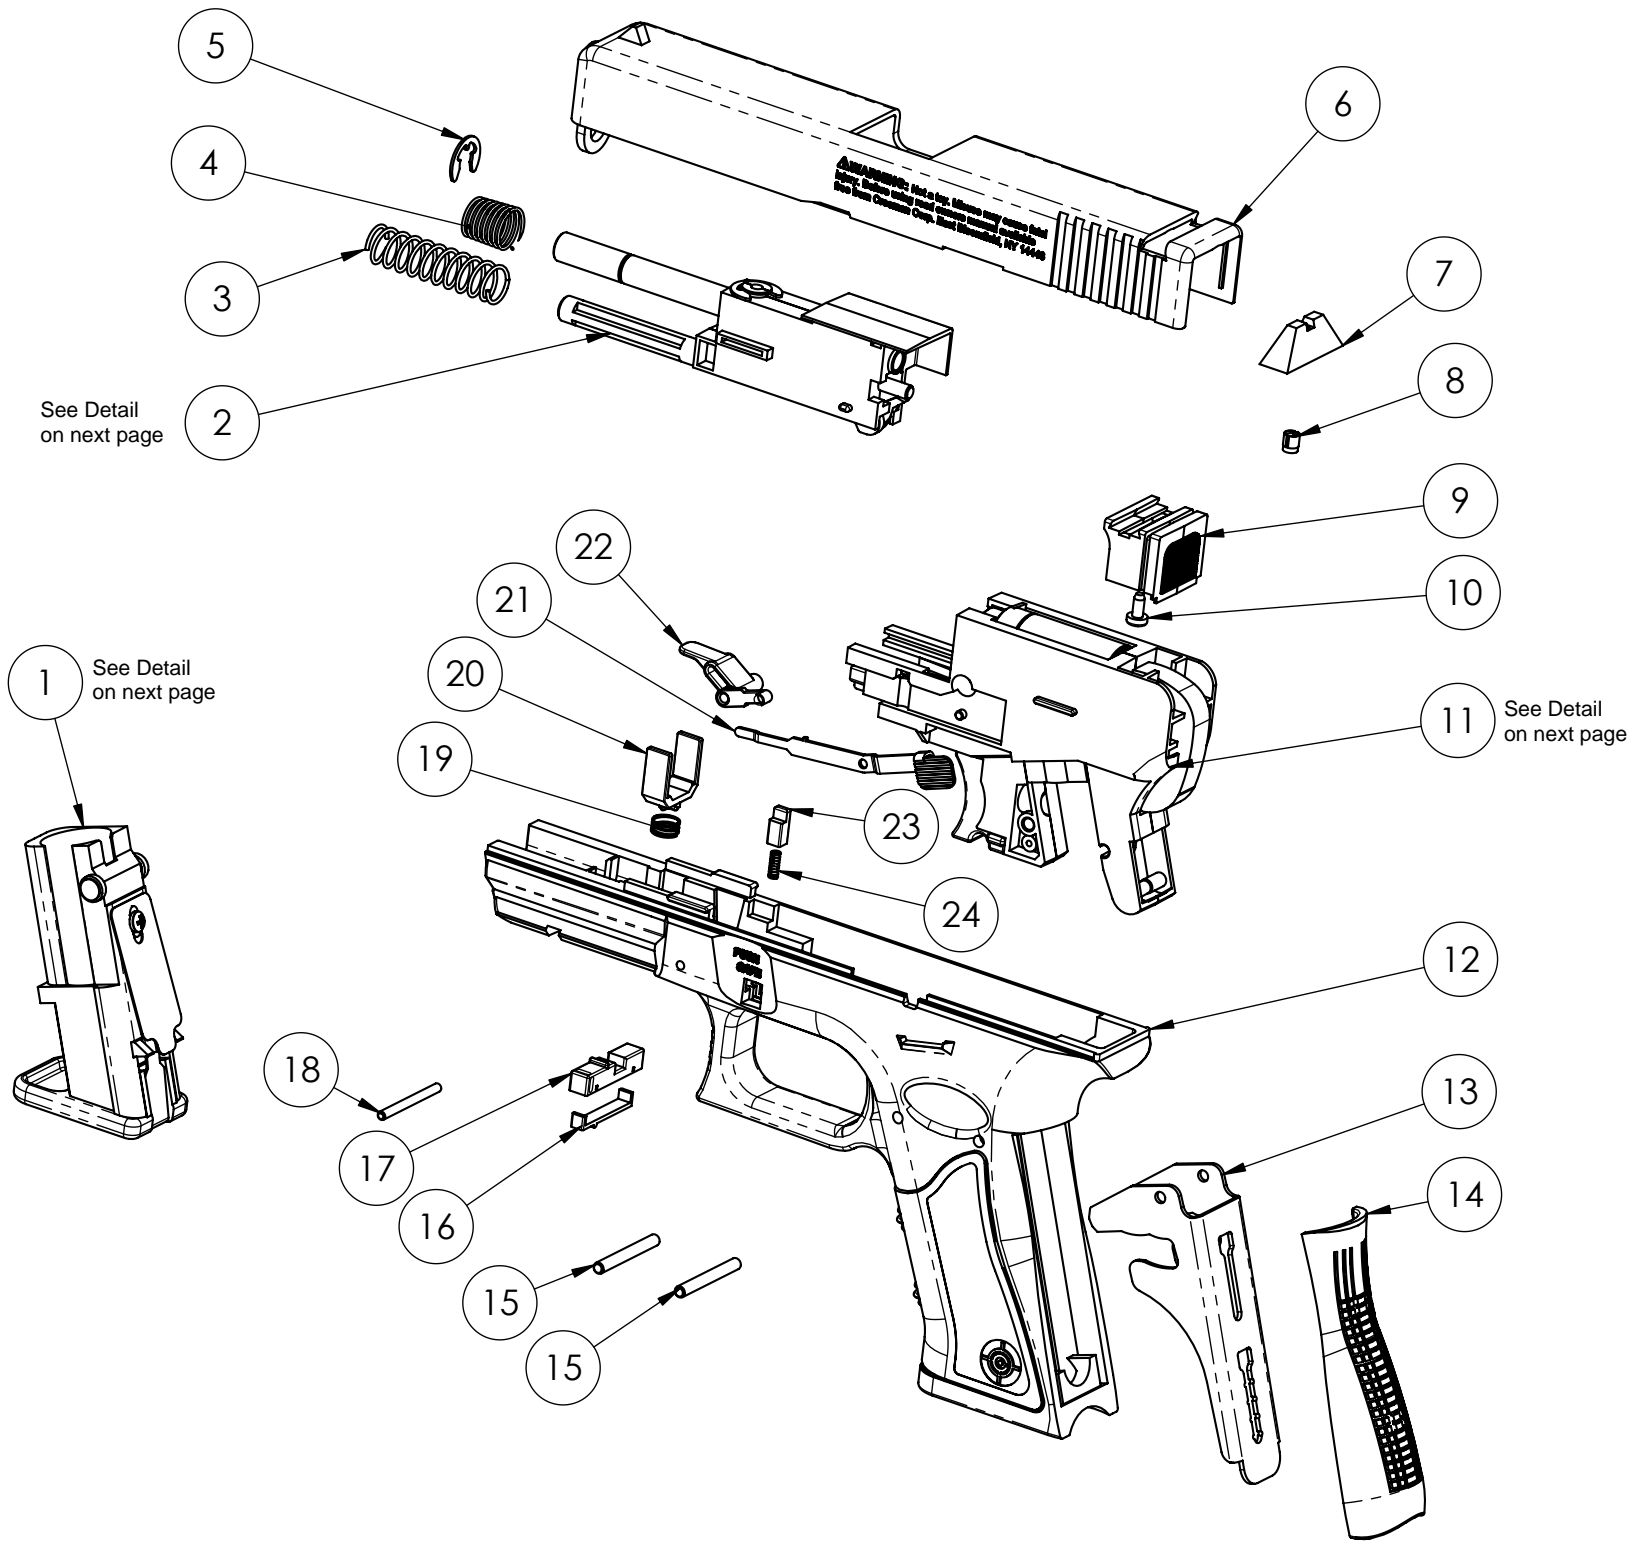

T4 & T4OPTS PART LIST

Part Number	Description
1	T4-104 Magazine Assembly
1A	T4-013 Racetrack
1B	T4-017 Pin, Bushing
1C	T4-029 Bushing, Cartridge
1D	T4-027 E-Ring
1E	T4A028 Support, Cylinder
1F	T4A040 Magazine Clip
1G	T4-039 Screw
1H	T4A012 Magazine Housing
1I	T4-014 Base Plate
1J	T4-019 Flat Spring
1K	T4-026 Support Spring
2	T4-101 Shroud Assembly
2A	T4-005 Barrel
2B	T4-031 E-Ring
2C	T4-004 Shroud, R.H.
2D	106-015 Index Pawl
2E	106-014 Index Lever
2F	106-016 Spring, Index
2G	T4-006 Shroud L.H.
3	T4-032 Spring, Guide Pin
4	T4-033 Spring, Shroud Release
5	T4-032 E-Ring
6	T4-002 Slide, Printed
7	T4-020 Rear Sight
8	T4-025 4-40 Insert
9	T4-021 Side Block
10	40-023 Screw, Shroud
11	T4-105 Fire Control Assembly
12	T4-100 Frame
13	T4-018 Piercing Lever
14	T4-003 Backstrap
15	T4-023 Pin
16	T4-036 Safety Insert
17	106A029 Safety
18	T4-022 Pin
19	T4-035 Spring, Detent
20	T4-024 Lockup
21	T4-011 Release Lever
22	T4-007 Latch
23	T4-016 Interlock
24	T4-034 Spring, Interlock
26	T4-010 Housing, L.H.
27	106A010 Detent Body
28	106B011 Detent

Part Number	Description
29	T4-035 Spring, Detent
30	T4-106 Valve Assembly
30A	338-041 Guide Collar, Valve
30B	38-128 End Seal
30C	T4-041 Piercing Pin
30D	38-028 Piercing Screen
30E	106D009 Valve Body
30F	106-005 O-Ring
30G	2200-045 Spring, Check Valve
30H	40A028 Valve Stem
30I	2-150 Puck Assembly
30J	10604 Retaining Ring
30L	1077-053 Valve Washer
30K	130-034 O-Ring
31	T4-009 Housing, R.H.
32	T4-103 Hammer Assembly
33	106A034 Safety Link
34	106-031 Spring, Trigger
35	106A026 Trigger

T4OPTS

36	T4AC-996	Compensator Assembly
37	T4AC-997	Quad Rail Right
38	T4AC-998	Quad Rail Left

● This parts list is intended to be an informational guide in ordering parts. It is not instructional material and we therefore assume no responsibility for those who use the same without proper factory training.

● Please order by part number and description

● Check or money order for the total price must accompany the order.

● For current prices contact Crosman Corporation at 800-824-7486 or visit our website

www.crosman.com

Updated 11/15/06

T4