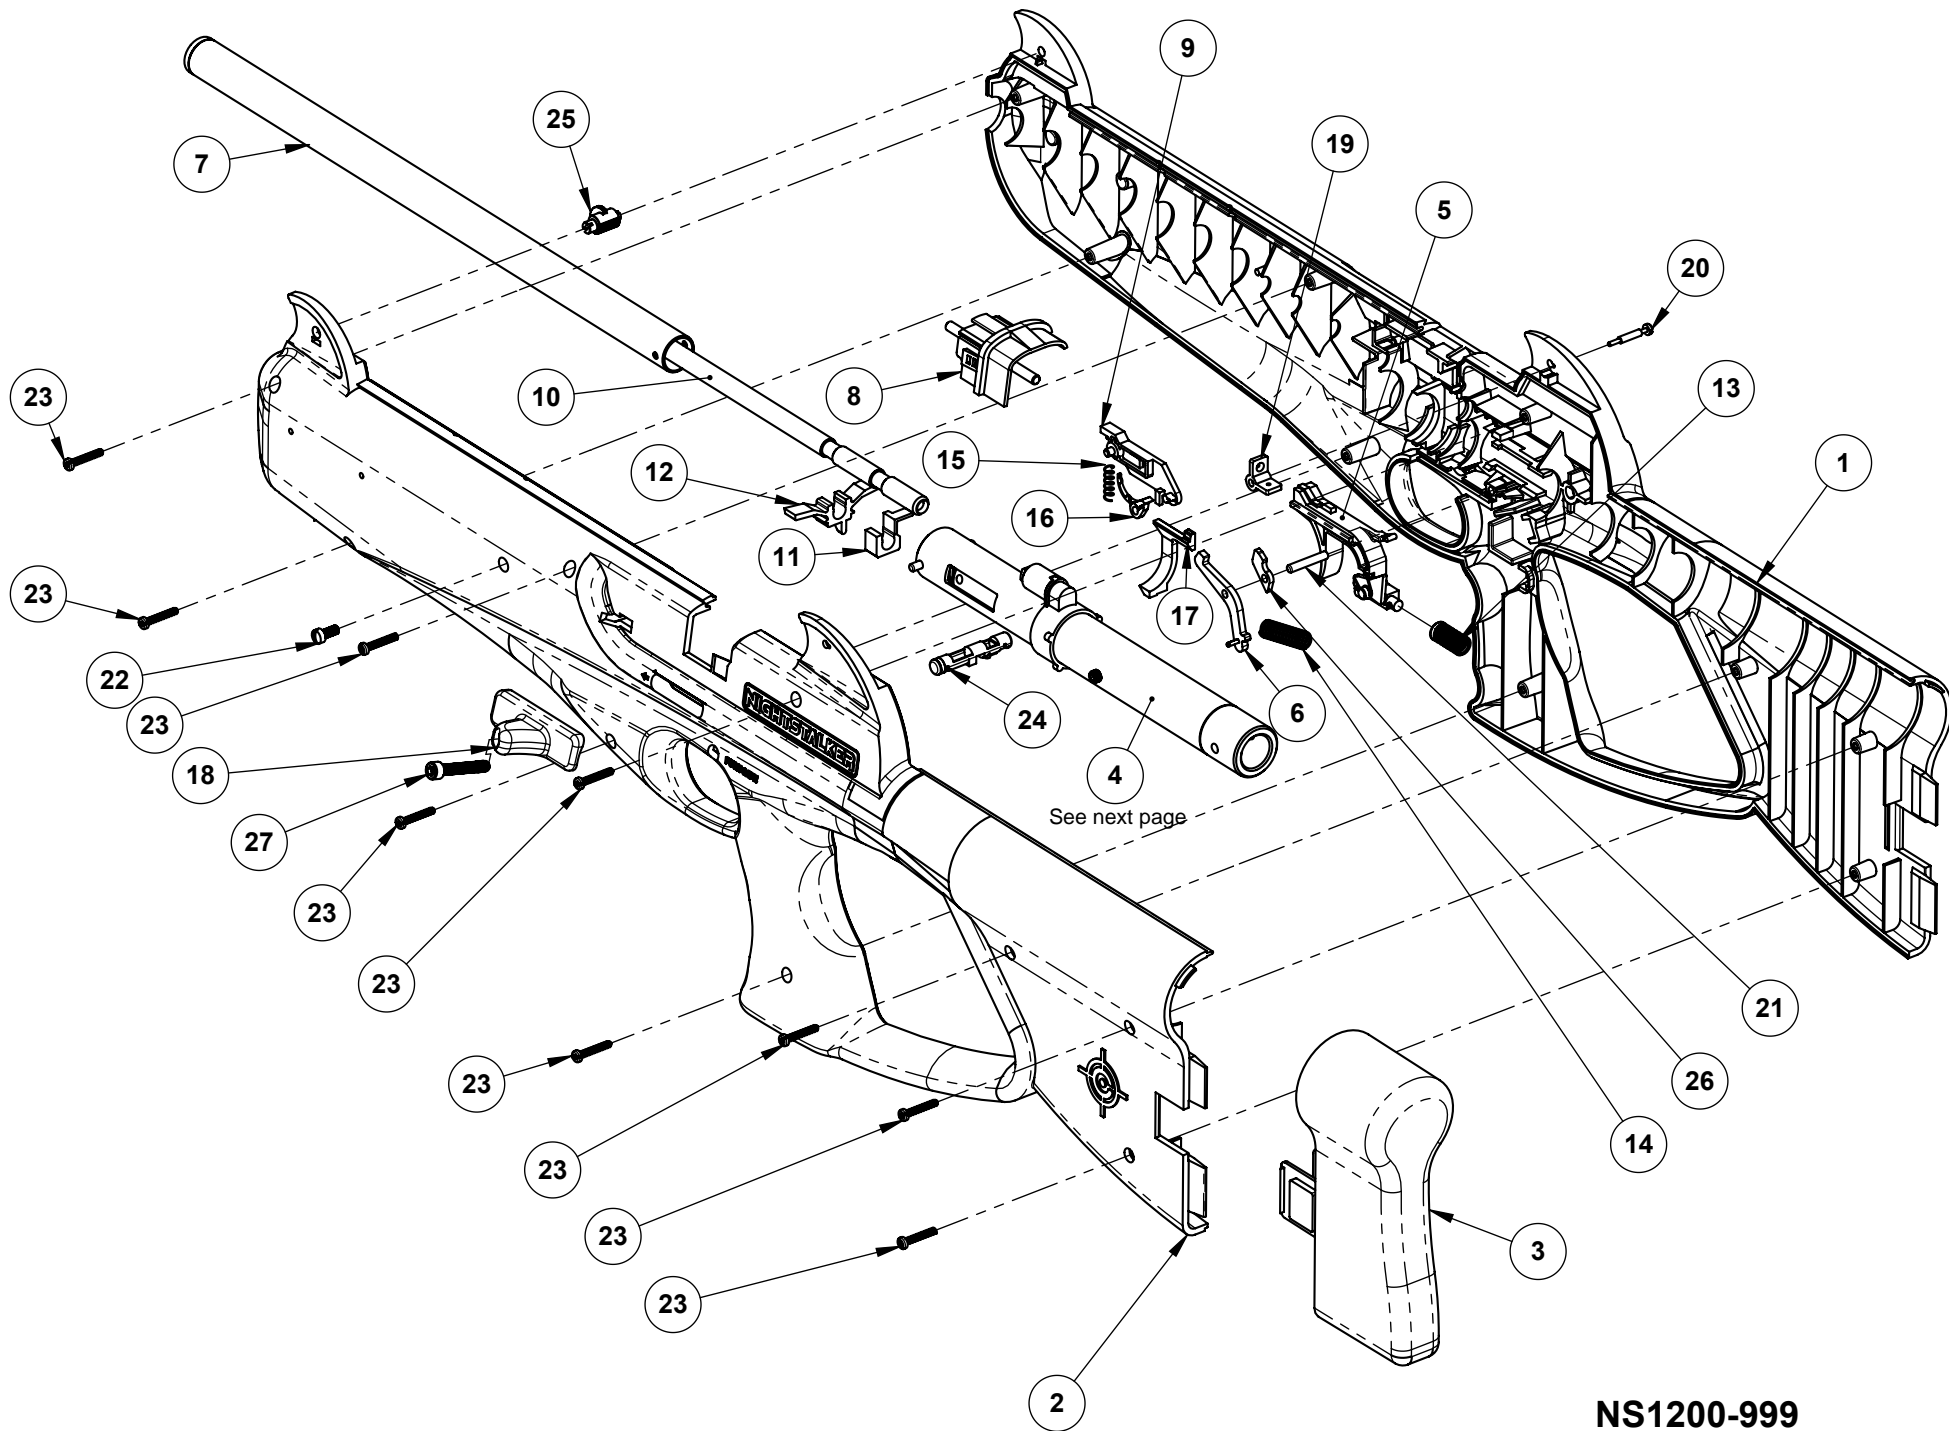

NIGHTSTALKER (NS1200) PART LIST

Part Number	Description
1	NS1200A004 STOCK-RIGHT
2	NS1200A003 STOCK-LEFT
3	NS1200A027 BUTT
4	NS1200-105 BLOWBACK PRESSURE ASSEMBLY (SEE PAGE 4 FOR INDIVIDUAL PARTS)
5	NS1200-107 TRIGGER ASSEMBLY
6	NS1200-108 SEAR ASSEMBLY
7	NS1200-109 HOUSING-MUZZLE END ASSY.
8	NS1200-023 CLIP COVER
9	NS1200-024 LEVER, INDEX
10	NS1200-001 BARREL
11	NS1200-038 INTERLOCK
12	1077-007 LATCH, BARREL
13	NS1200-016 SPRING, TRIGGER
14	NS1200A037 SPRING, SEAR
15	106-016 SPRING, INDEX
16	NS1200-025 PAWL, INDEX
17	NS1200-031 INDEX LINK
18	NS1200-013 BOLT HANDLE
19	NS1200-028 SIGHT, REAR
20	NS1200-046 SCREW, SIGHT
21	NS1200-044 PIN .125 x 3/4
22	1077-032 SCREW, SHROUD
23	2-041 SCREW, HI-LO, 4-24 x.625
24	NS1200-026 SAFETY
25	NS1200-029 SIGHT, FRONT
26	NS1200-009 LOCK-HAMMER / TRIGGER
27	NS1200-039 SCREW, BOLT

● This parts list is intended to be an informational guide in ordering parts. It is not instructional material and we therefore assume no responsibility for those who use the same without proper factory training.

● Please order by part number and description

● Check or money order for the total price must accompany the order.

● For current prices contact Crosman Corporation at 800-824-7486 or visit our website www.crosman.com

Updated 10/22/07

NS1200-999
5/1/07