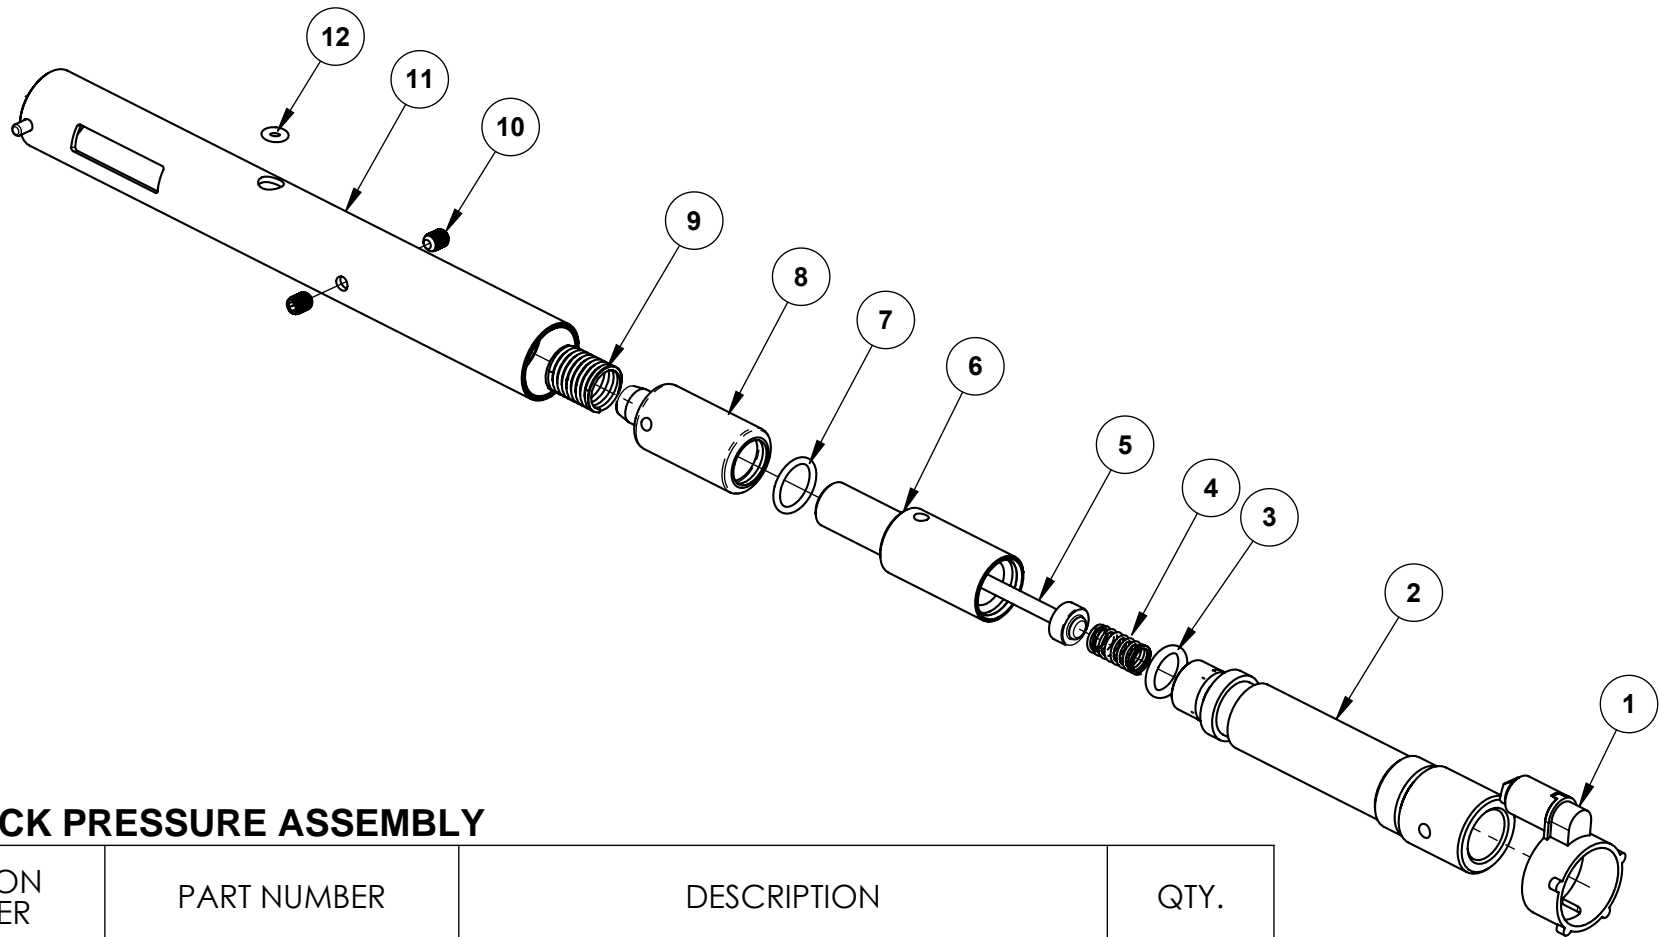

NIGHTSTALKER (NS1200) PART LIST

Part Number	Description
1	NS1200A004 STOCK-RIGHT
2	NS1200A003 STOCK-LEFT
3	NS1200A027 BUTT
4	NS1200-105 BLOWBACK PRESSURE ASSEMBLY (SEE PAGE 4 FOR INDIVIDUAL PARTS)
5	NS1200-107 TRIGGER ASSEMBLY
6	NS1200-108 SEAR ASSEMBLY
7	NS1200-109 HOUSING-MUZZLE END ASSY.
8	NS1200-023 CLIP COVER
9	NS1200-024 LEVER, INDEX
10	NS1200-001 BARREL
11	NS1200-038 INTERLOCK
12	1077-007 LATCH, BARREL
13	NS1200-016 SPRING, TRIGGER
14	NS1200A037 SPRING, SEAR
15	106-016 SPRING, INDEX
16	NS1200-025 PAWL, INDEX
17	NS1200-031 INDEX LINK
18	NS1200-013 BOLT HANDLE
19	NS1200-028 SIGHT, REAR
20	NS1200-046 SCREW, SIGHT
21	NS1200-044 PIN .125 x 3/4
22	1077-032 SCREW, SHROUD
23	2-041 SCREW, HI-LO, 4-24 x.625
24	NS1200-026 SAFETY
25	NS1200-029 SIGHT, FRONT
26	NS1200-009 LOCK-HAMMER / TRIGGER
27	NS1200-039 SCREW, BOLT

Updated 10/22/07

NS1200-999
5/1/07

BLOWBACK PRESSURE ASSEMBLY

BALLOON NUMBER	PART NUMBER	DESCRIPTION	QTY.
1	NS1200-106	TRANSFER ASSEMBLY	1
2	NS1200-100	CONNECTOR ASSEMBLY	1
3	130-035	O-RING, ID .424 x .103THK(2-111)VALVE	1
4	NS1200-016	SPRING, VALVE	1
5	NS1200-043	VALVE STEM	1
6	NS1200-005	VALVE BODY	1
7	68AT-035	O-RING, ID .498 x .070THK(-014)HAMMER	1
8	NS1200-012	HAMMER	1
9	NS1200-014	SPRING, HAMMER	1
10	CRS5177-040	SET SCREW #10-32 x .25	2
11	NS1200-103	SLEEVE ASSEMBLY	1
12	CAK-008	O-RING	1