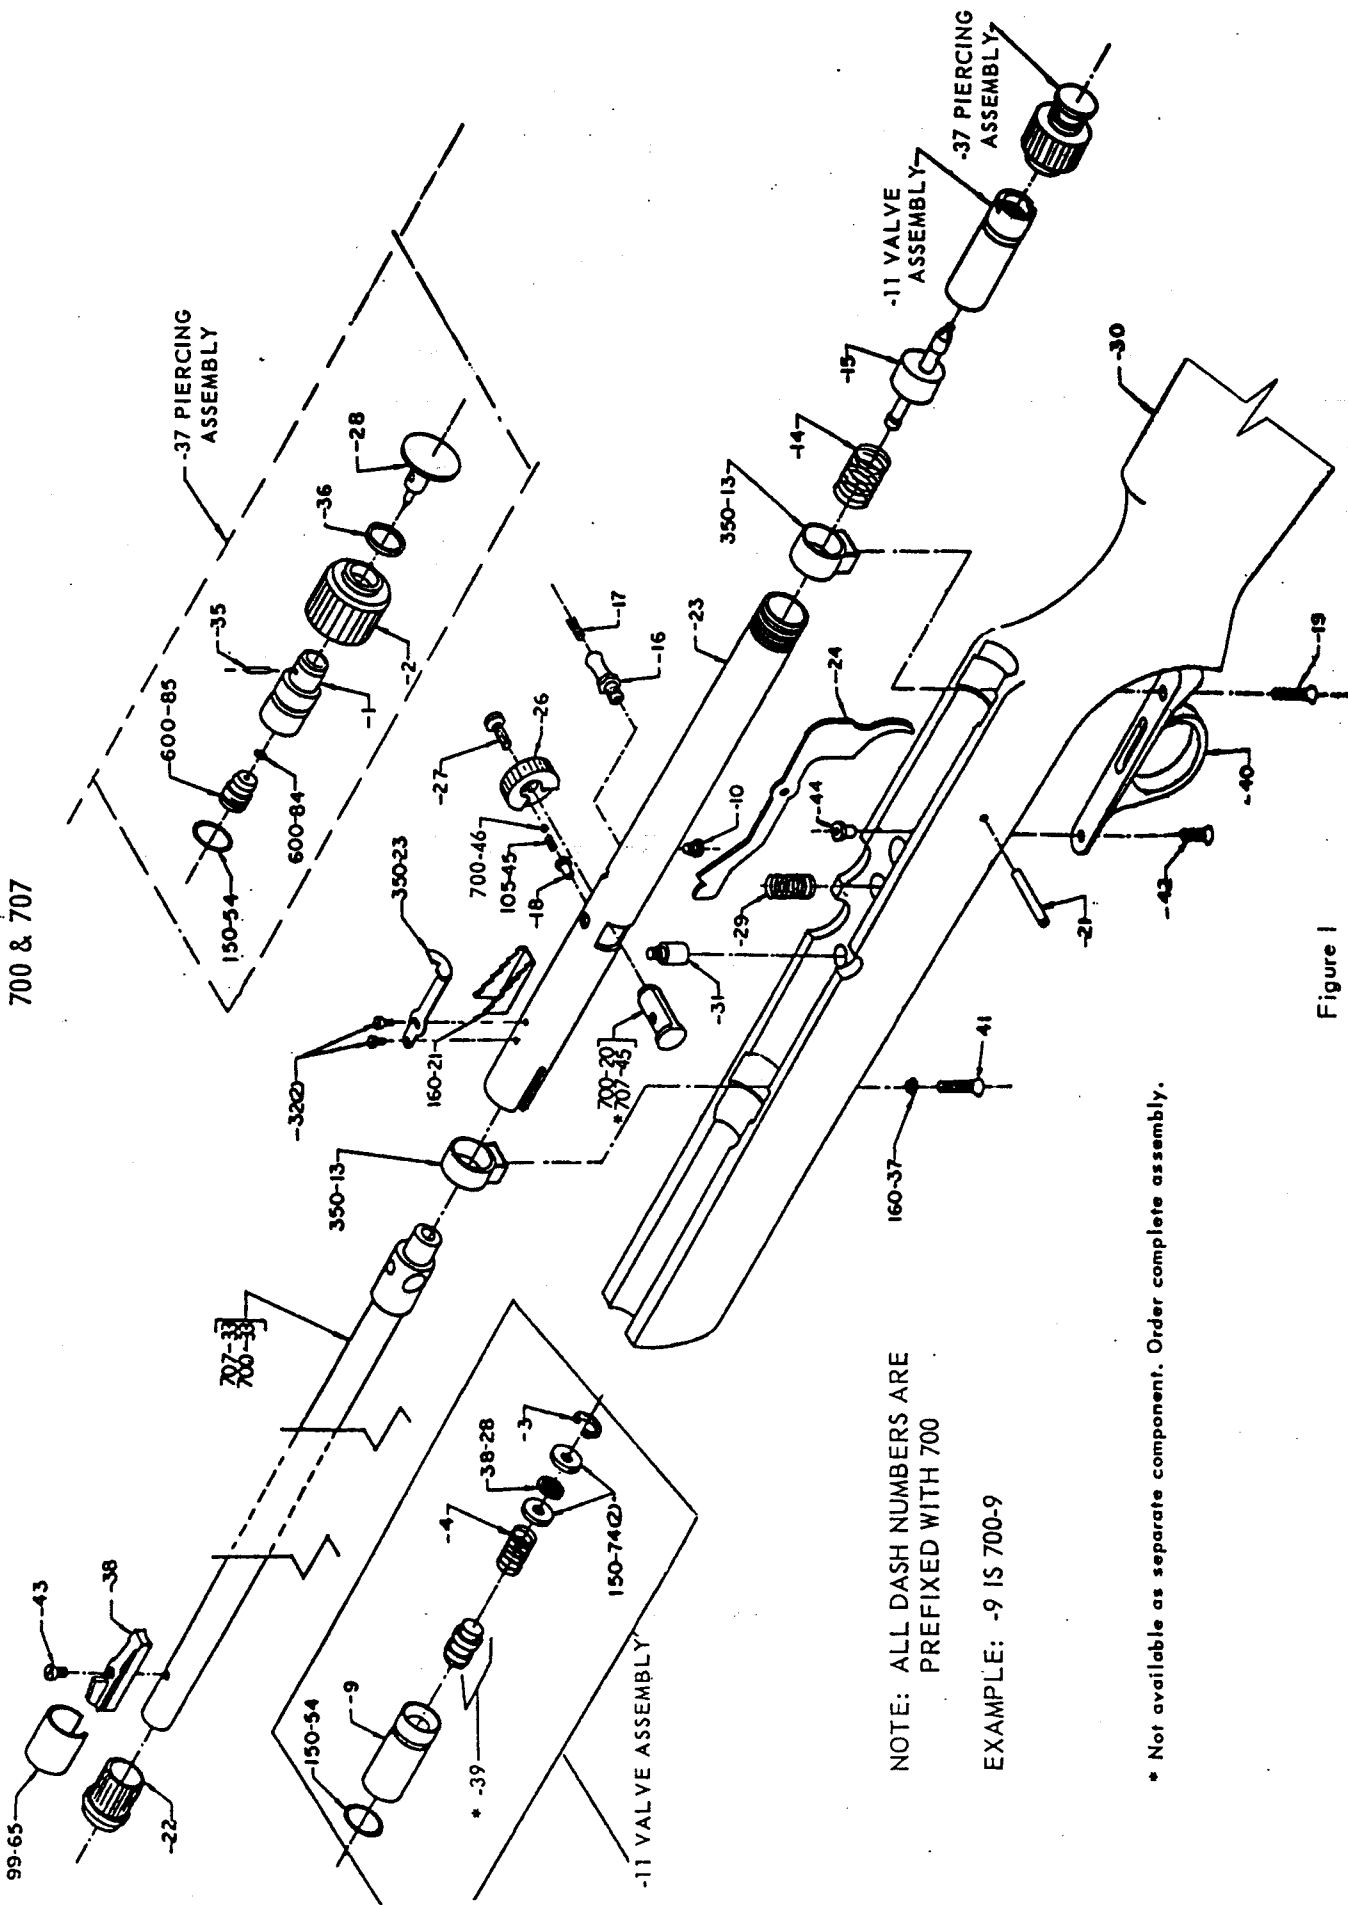

EXPLODED VIEW AND PARTS LIST

MODEL

700 - .22 Cal. CO₂ Rifle (1968 to 1970)

707 - .177 or BB CO₂ Rifle (1968 to 1970)

This parts and price list is intended to be an informational guide in ordering Crosman parts. It is not instructional material and we therefore assume no responsibility for those who use same without proper factory training.

CROSMAN AIRGUNS

Rt. 5&20 East Bloomfield, N.Y. 14443

6-87

700-707

700 & 707

NOTE: ALL DASH NUMBERS ARE
PREFIXED WITH 700

EXAMPLE: -9 IS 700-9

* Not available as separate component. Order complete assembly.