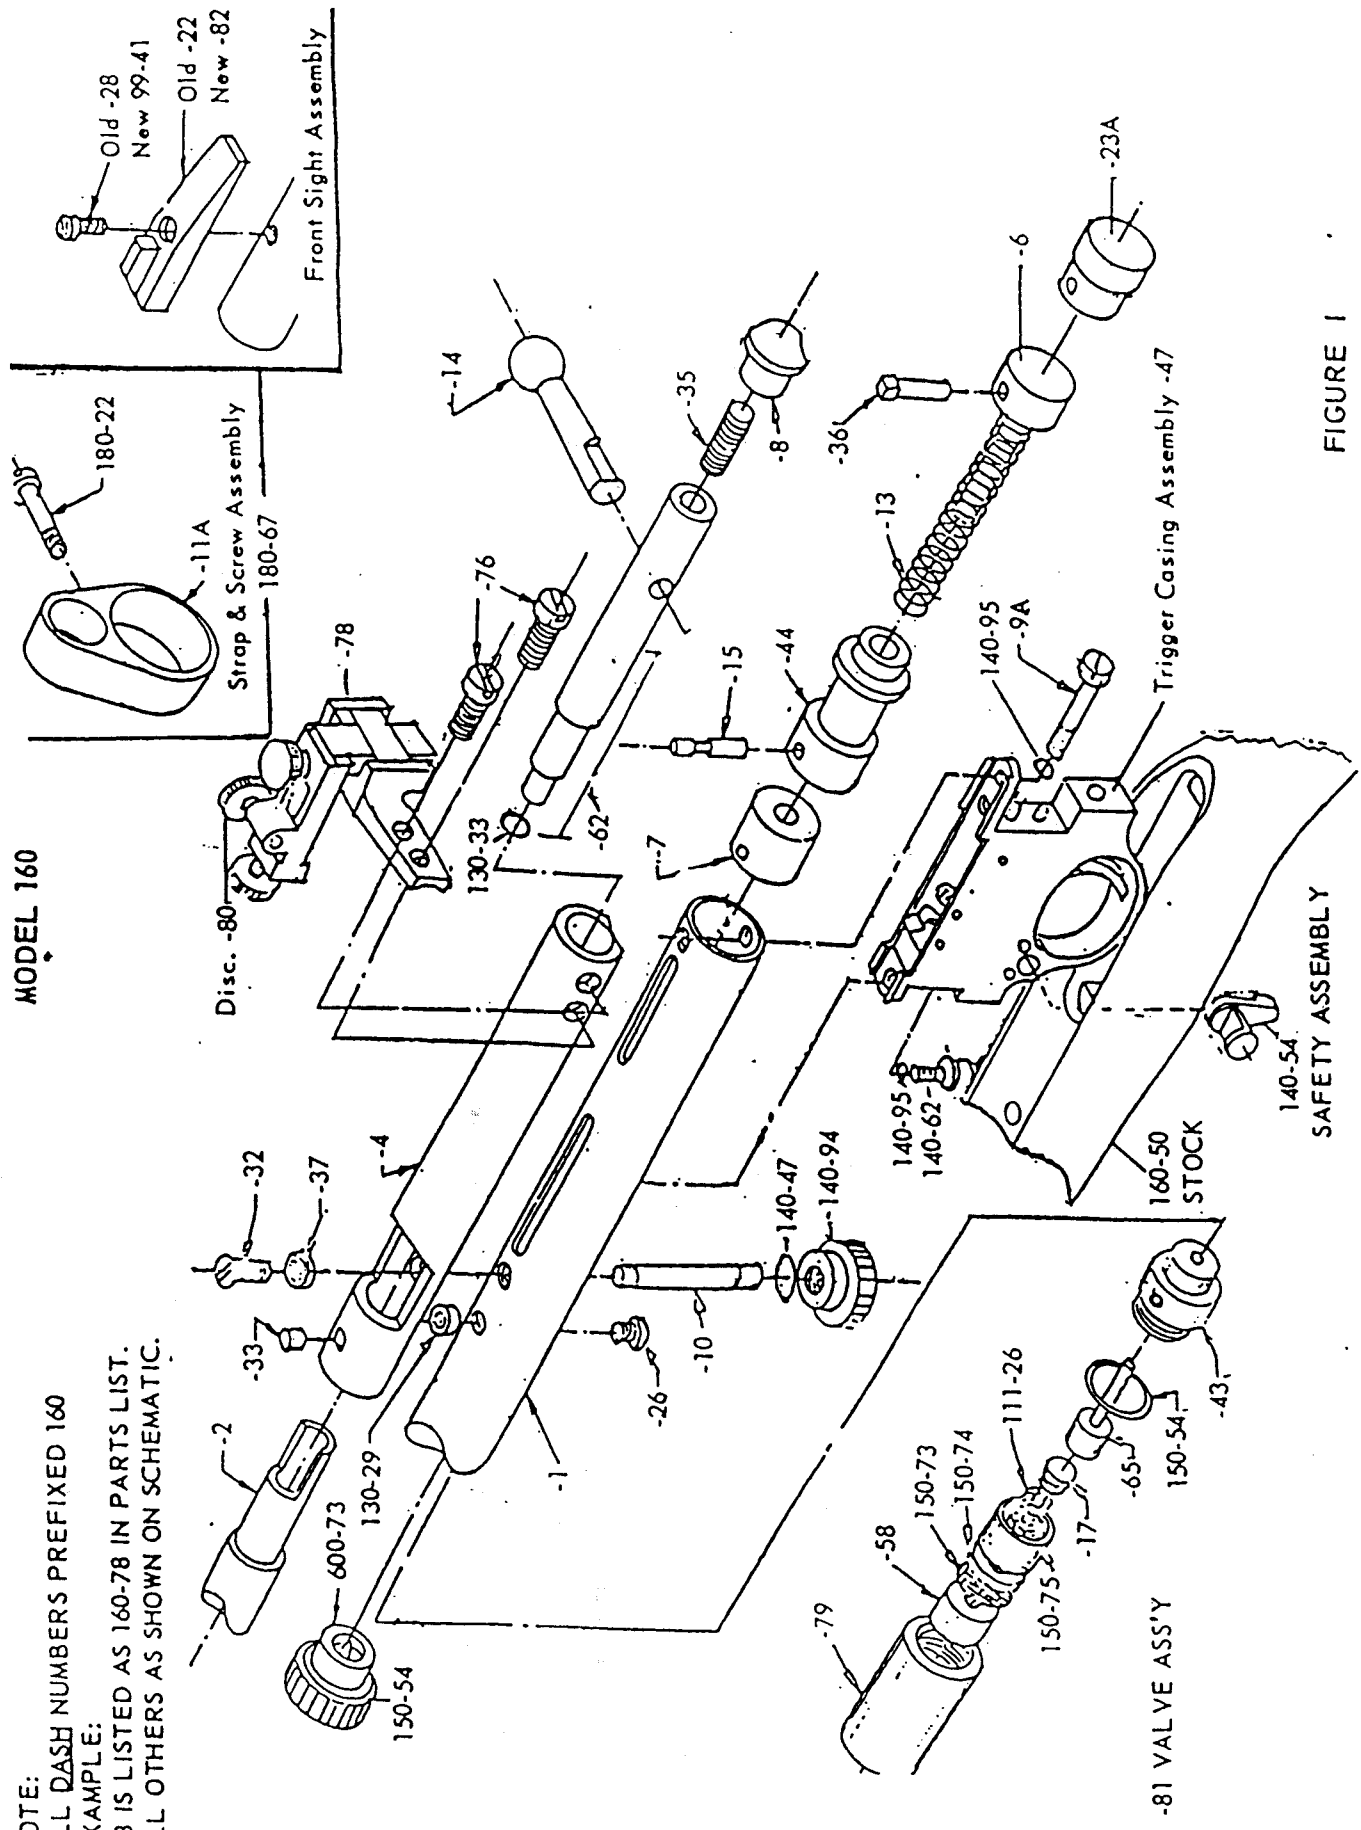

Crosman

EXPLODED VIEW AND PARTS LIST

MODEL

160 - Pelgun Rifle, Single Shot
22 Cal., CO₂ Bolt Action

MANUFACTURING DATE 1962-1970

Crosman AirGuns
Routes 5 & 20
East Bloomfield, N.Y.
14443

Crosman

MODEL 160

NOTE:
ALL DASH NUMBERS PREFIXED 160
EXAMPLE:
-46 IS LISTED AS 160-46 IN PARTS LIST.
ALL OTHERS AS SHOWN ON SCHEMATIC.

FIGURE II - TRIGGER CASING ASSEMBLY -47

NOTE:
 ALL DASH NUMBERS PREFIXED 160
 EXAMPLE:
 -78 IS LISTED AS 160-78 IN PARTS LIST.
 ALL OTHERS AS SHOWN ON SCHEMATIC.

MODEL 160

FIGURE 1