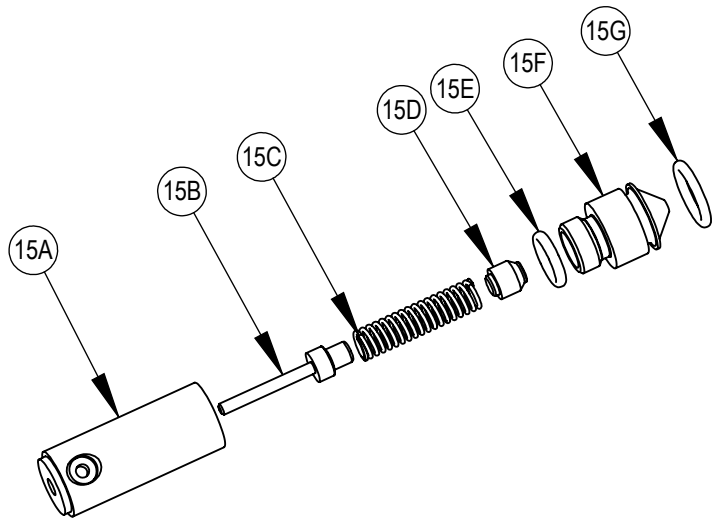

PARTS LIST MK177 & MK177T
 Manufacture Start Date: 4/19/13

	PART NUMBER	DESCRIPTION	Qty
1	MK177-001	Frame, LH Black	1
2	MK177-012	Barrel Support	1
3	MK177-003	Tactical Rail	2
4	MK177-004	Forearm, LH Black	1
5	MK177-010	Barrel	1
6	MK177-007	Flash Suppressor	1
7	417-036	Screw, 8-18 Hi-Low x .625	1
8	397-002	Pin, Muzzle Cap	1
9	760D043	Lever, Link Assembly	1
10	MK177-006	Pin, Lever	2
11	101-033	Pin, Dwl .19 DIA .600	1
12	760-016	Pin, Trigger Pivot	2
13	760A084	Sear, Stp Rifle	1
14	MK177-103	Pump Rod Assembly	1
15	MK177-101	Valve Assembly	1
16	1911-016	Screw, 4-24 X .469 hi-lo	20
17	761B005	Spring, Trigger	1
18	MK177-005	Forearm, RH	1
19	760A017	Safety	1
20	MK177-102	Frame Assembly, RH Black	1
21	MK177-008	Recoil Pad	1
22	417A009	BB Latch	1
23	MK177-009	Trigger	1
24	R71-025	Stock Weight	2
25	MK177-013	Tube Plug	1
26	MK177-019	Spring, Hammer	1
27	MK177-015	Hammer	1
28	760D079	Pin, Hammer	1
29	MK177-011	Bolt Assembly	1
30	MK177-014	Pump Tube	1
31	MK177-022	Spring, Trigger Return	1

MK177-101 VALVE ASSEMBLY PARTS (Page 4)

	PART NUMBER	DESCRIPTION	Qty
15A	MK177-016	Valve Body	1
15B	1700-140	Valve Stem, Overmolded	1
15C	MK177-017	Spring, Valve	1
15D	760-147	Valve, Check	1
15E	130-035	O-Ring, 2-111	1
15F	MK177A018	Valve Cap	1
15G	1700A005	O-Ring	1

MK177-103 PUMP ROD ASSEMBLY PARTS (Page 4)

MK177A021	Pump Cup	1
MK177A020	Pump Rod	1

MODELS

30117 BLACK

30115 TAN

30110 TAN

MK177T Unique Parts

	PART NUMBER	DESCRIPTION	Qty
1	MK177T-001	Frame, LH, Tan	1
4	MK177T-004	Forearm, LH, Tan	1
18	MK177T-005	Forearm, RH, Tan	1
20	MK177T-102	Frame, RH, Tan	1

CROSMAN MK177 MULTI PUMP RIFLE

ITEM 15 - MK177-101 VALVE ASSY PARTS LIST			
ITEM NO.	PART NUMBER	DESCRIPTION	QTY.
15A	MK177-016	VALVE BODY	1
15B	760-145	STEM ASSY	1
15C	MK177-017	SPRING, VALVE	1
15D	760-147	CHECK VALVE	1
15E	130-035	O-RING, 2-111	1
15F	MK177A018	VALVE CAP	1
15G	1700A005	O-RING, -113, EPDM, 80 SHORE A	1