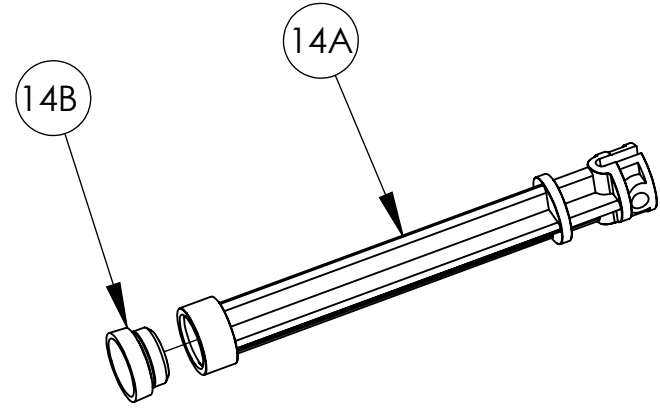

PARTS LIST MK177 & MK177T
 Manufacture Start Date: 4/19/13

	PART NUMBER	DESCRIPTION	Qty
1	MK177-001	Frame, LH Black	1
2	MK177-012	Barrel Support	1
3	MK177-003	Tactical Rail	2
4	MK177-004	Forearm, LH Black	1
5	MK177-010	Barrel	1
6	MK177-007	Flash Suppressor	1
7	417-036	Screw, 8-18 Hi-Low x .625	1
8	397-002	Pin, Muzzle Cap	1
9	760D043	Lever, Link Assembly	1
10	MK177-006	Pin, Lever	2
11	101-033	Pin, Dwl .19 DIA .600	1
12	760-016	Pin, Trigger Pivot	2
13	760A084	Sear, Stp Rifle	1
14	MK177-103	Pump Rod Assembly	1
15	MK177-101	Valve Assembly	1
16	1911-016	Screw, 4-24 X .469 hi-lo	20
17	761B005	Spring, Trigger	1
18	MK177-005	Forearm, RH	1
19	760A017	Safety	1
20	MK177-102	Frame Assembly, RH Black	1
21	MK177-008	Recoil Pad	1
22	417A009	BB Latch	1
23	MK177-009	Trigger	1
24	R71-025	Stock Weight	2
25	MK177-013	Tube Plug	1
26	MK177-019	Spring, Hammer	1
27	MK177-015	Hammer	1
28	760D079	Pin, Hammer	1
29	MK177-011	Bolt Assembly	1
30	MK177-014	Pump Tube	1
31	MK177-022	Spring, Trigger Return	1

MK177-103 PUMP ROD ASSEMBLY PARTS (Page 4)

MK177A021	Pump Cup	1
MK177A020	Pump Rod	1

MODELS

30117 BLACK

30115 TAN

30110 TAN

MK177T Unique Parts

	PART NUMBER	DESCRIPTION	Qty
1	MK177T-001	Frame, LH, Tan	1
4	MK177T-004	Forearm, LH, Tan	1
18	MK177T-005	Forearm, RH, Tan	1
20	MK177T-102	Frame, RH, Tan	1

CROSMAN MK177 MULTI PUMP RIFLE

ITEM 15 - MK177-101 VALVE ASSY PARTS LIST			
ITEM NO.	PART NUMBER	DESCRIPTION	QTY.
15A	MK177-016	VALVE BODY	1
15B	760-145	STEM ASSY	1
15C	MK177-017	SPRING, VALVE	1
15D	760-147	CHECK VALVE	1
15E	130-035	O-RING, 2-111	1
15F	MK177A018	VALVE CAP	1
15G	1700A005	O-RING, -113, EPDM, 80 SHORE A	1