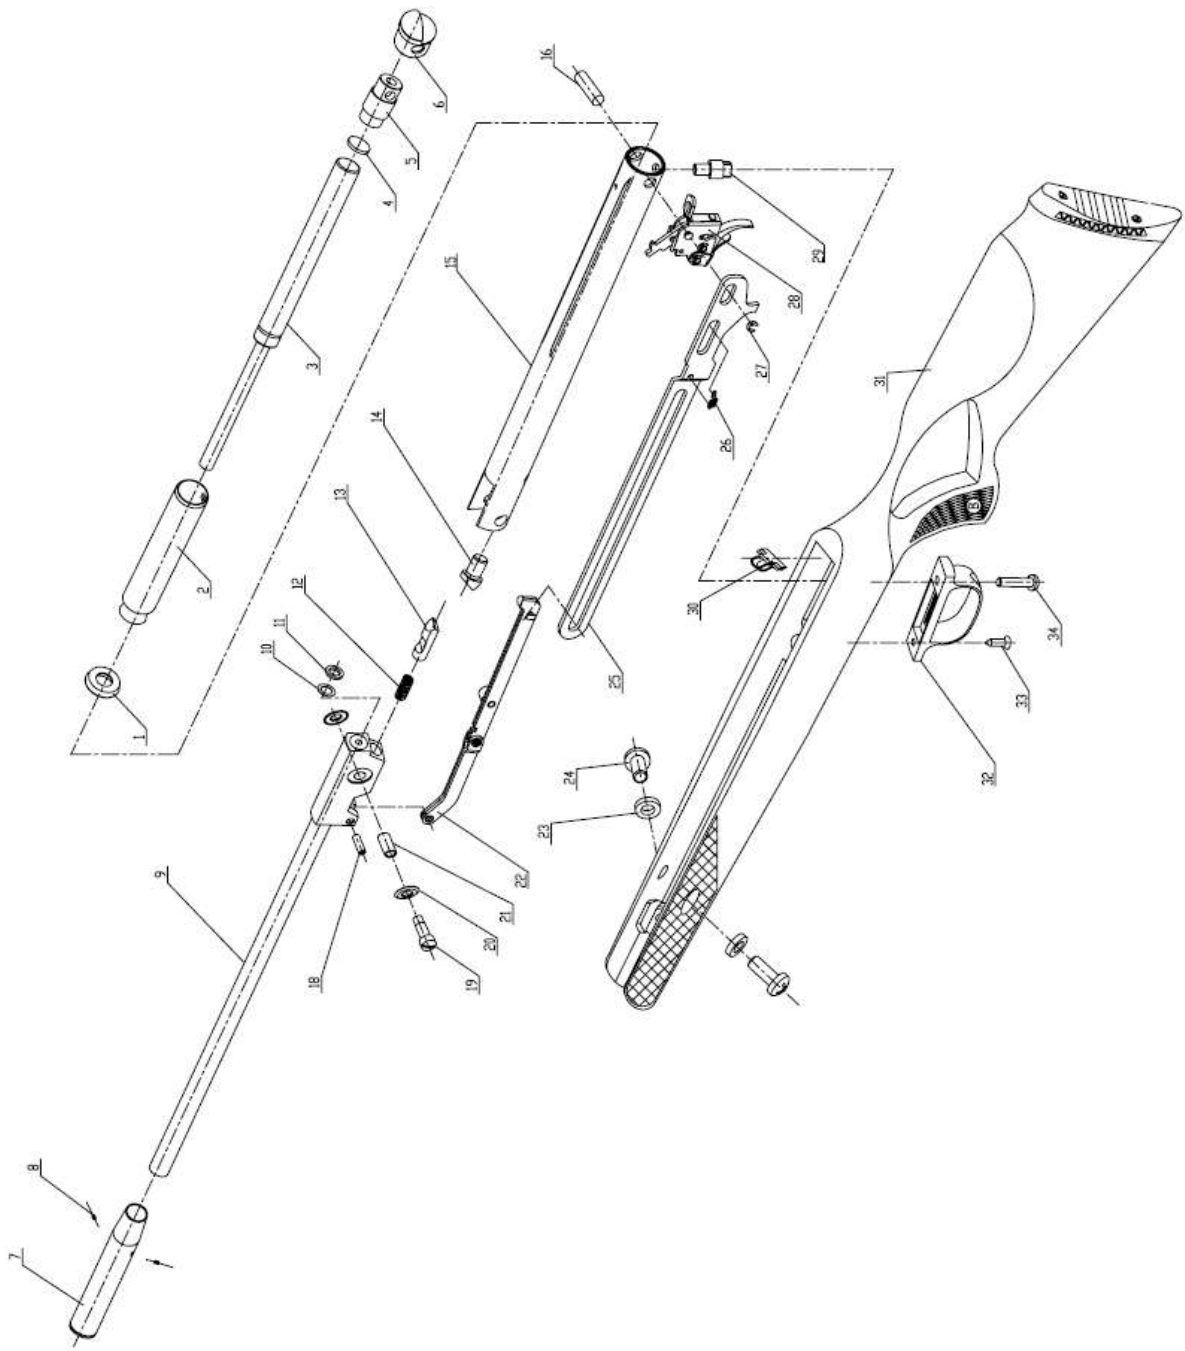

Exploded View Parts List

Crosman Titan GP models

C8M22NP - .22 (5.5mm) Caliber

C7M22NP - .22 (5.5mm) Caliber *(695fps)*

Crosman Corporation
7629 Routes 5 & 20
East Bloomfield, NY 14443

Phone: (800) 724-7486
Parts Order Fax: (585) 657-5405

www.crosman.com

Item Call Out #	Part Number	Description	C8M22NP	C7M22NP (detuned 695fps)
1	B18-04-1A	Piston Seal	1	1
2	BT9M22-03-100A	Piston	1	1
3	BT9M22-00-5	Gas Spring	1	
	BT5M22-00-1	Gas Spring (detuned to 695fps)		1
4	BT9M22-00-7	Plain Plate	1	1
5	BT9M22-00-2	Back Spring Guide	1	1
6	BT9M22-00-3	Tube Cover	1	1
7	B19-7-00-100	Muzzle Break	1	1
8	GBT-77-2000-m5x3	Muzzle Break Screws	2	2
9	B19-7-01-100-5-5	Barrel Assembly (.22caliber)	1	1
10	B22-00-1	Adjust Washer	0-2	0-2
11	B12-00-14	Breach Seal	1	1
12	B18-01-3A	Jam Spring	1	1
13	B18-01-2	Alive Jam	1	1
14	B18-00-2	Detent (order with C8M22NP-02-00 only)	1	1
15	C8M22NP-02-00	Compression Tube Assembly	1	1
16	B18-00-7	Fixed Pin	1	1
18	B12-00-1B	Link Pin	1	1
19	B19-2-00-2	Break Bolt	1	1
20	B18-00-15A	Washer	2	2
21	B18-01-1A	Bushing	1	1
22	B18-07-00	Lever Assembly	1	1
23	GB-T97-1-2002-5	Plain Washers	2	2
24	GBT-818-2000-M5x14	Pan Head Screws (nylok)	2	2
25	B18-00-5	Bear Trap Lever	1	1
26	B18-00-12A	Safety Spring	1	1
27	GB896-86-3	E-Ring	1	1
28	B18-05-00	Trigger Pack Assembly	1	1
29	B18-00-9	Stock Link Pin	1	1
30	B19-2-06-100	Stock Lug Brace	1	1
31	C8M22NP-01-00	Hardwood Stock Assembly	1	1
32	B18-00-11A	Trigger Guard	1	1
33	GB847-85-ST3-5x16	Screw, Trigger Guard Front	1	1
34	GB823-88-M6X20	Screw, Trigger Guard Rear - nylok	1	1