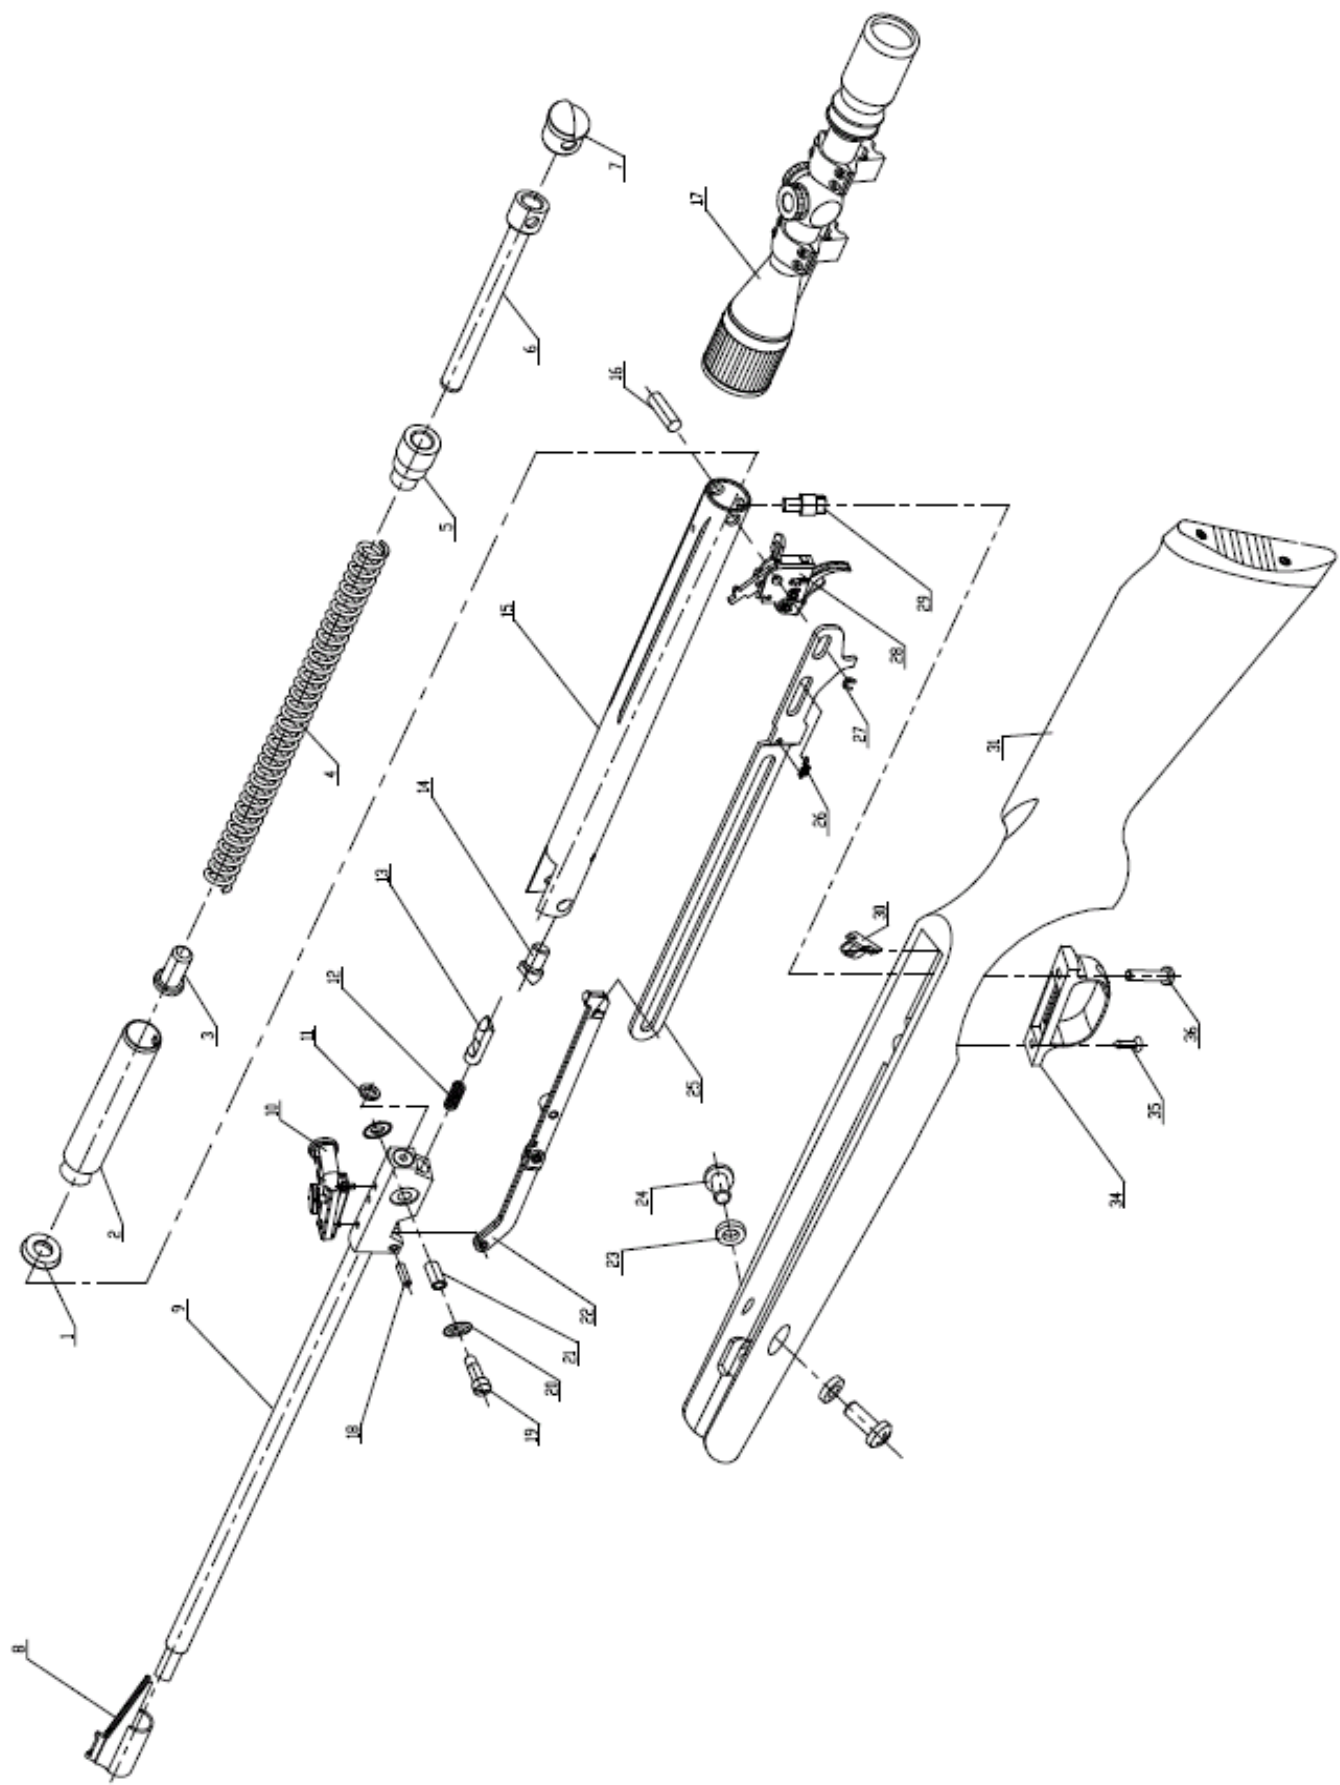

Exploded View Parts List

Quest 800

C8M77/C8M77X/C8M22/C8M22X

.177 (4.5mm) Caliber and

.22 (5.5mm) Caliber

Crosman Corporation
7629 Routes 5 & 20
East Bloomfield, NY 14443

Phone: (800) 724-7486
Parts Order Fax: (585) 657-5405

www.crosman.com

Item Call Out #	Part Number	Description	C8M77/ C8M77X	C8M22/ C8M22X
1	B18-04-1A	Piston Seal	1	1
2	B18-04-100A	Piston	1	1
3	B18-00-3	Front Spring Guide	1	1
4	B19-00-4A	Piston Spring	1	
	B18-00-4D	Piston Spring (for .22 cal version)		1
5	B18-00-6	Back Spring Guide	1	1
6	B19-00-100	Spring Guide Assembly	1	1
7	B19-00-1	Tube Cover	1	1
8	B19-2-01-1	Front Sight	1	1
9	B19-3-01-100	Barrel Assembly	1	
	B19-3-01-100-5.5	Barrel Assembly(for .22 cal version)		1
10	B19-2-02-00	Rear Sight	1	1
11	B20-00-3	Breach Seal	1	1
12	B18-01-3A	Jam Spring	1	1
13	B18-01-2	Alive Jam	1	1
14	B18-00-2	Detent (Order with B19-2-03-00 only)	1	1
15	B19-2-03-00	Compression Tube Assembly	1	1
16	B18-00-7	Fixed Pin	1	1
17	4x32	4x32mm Scope (only for X models) w/2pc rings	1	1
18	B12-00-1A	Link Pin	1	1
19	B19-2-00-2	Break Bolt	1	1
20	B18-00-15A	Washer	2	2
21	B18-01-1A	Bushing	1	1
22	B18-07-00	Lever Assembly	1	1
23	GB-T97-1-2002-5	Plain Washers	2	2
24	GBT-818-2000-M5×14	Pan Head Screws - nylok	2	2
25	B18-00-5	Bear Trap Lever	1	1
26	B18-00-12A	Safety Spring	1	1
27	GB896-86-3	E-Ring	1	1
28	B18-05-00	Trigger Pack Assembly	1	1
29	B18-00-9	Stock Link Pin	1	1
30	B19-2-06-100	Stock Lug Brace	1	1
31	B19-3-06-00	Stock and Butt Plate Assembly	1	1
34	B18-00-11A	Trigger Guard	1	1
35	GB847-85-ST3-5×16	Screw, Trigger Guard Front	1	1
36	GB823-88-M6X20	Screw, Trigger Guard Rear - nylok	1	1