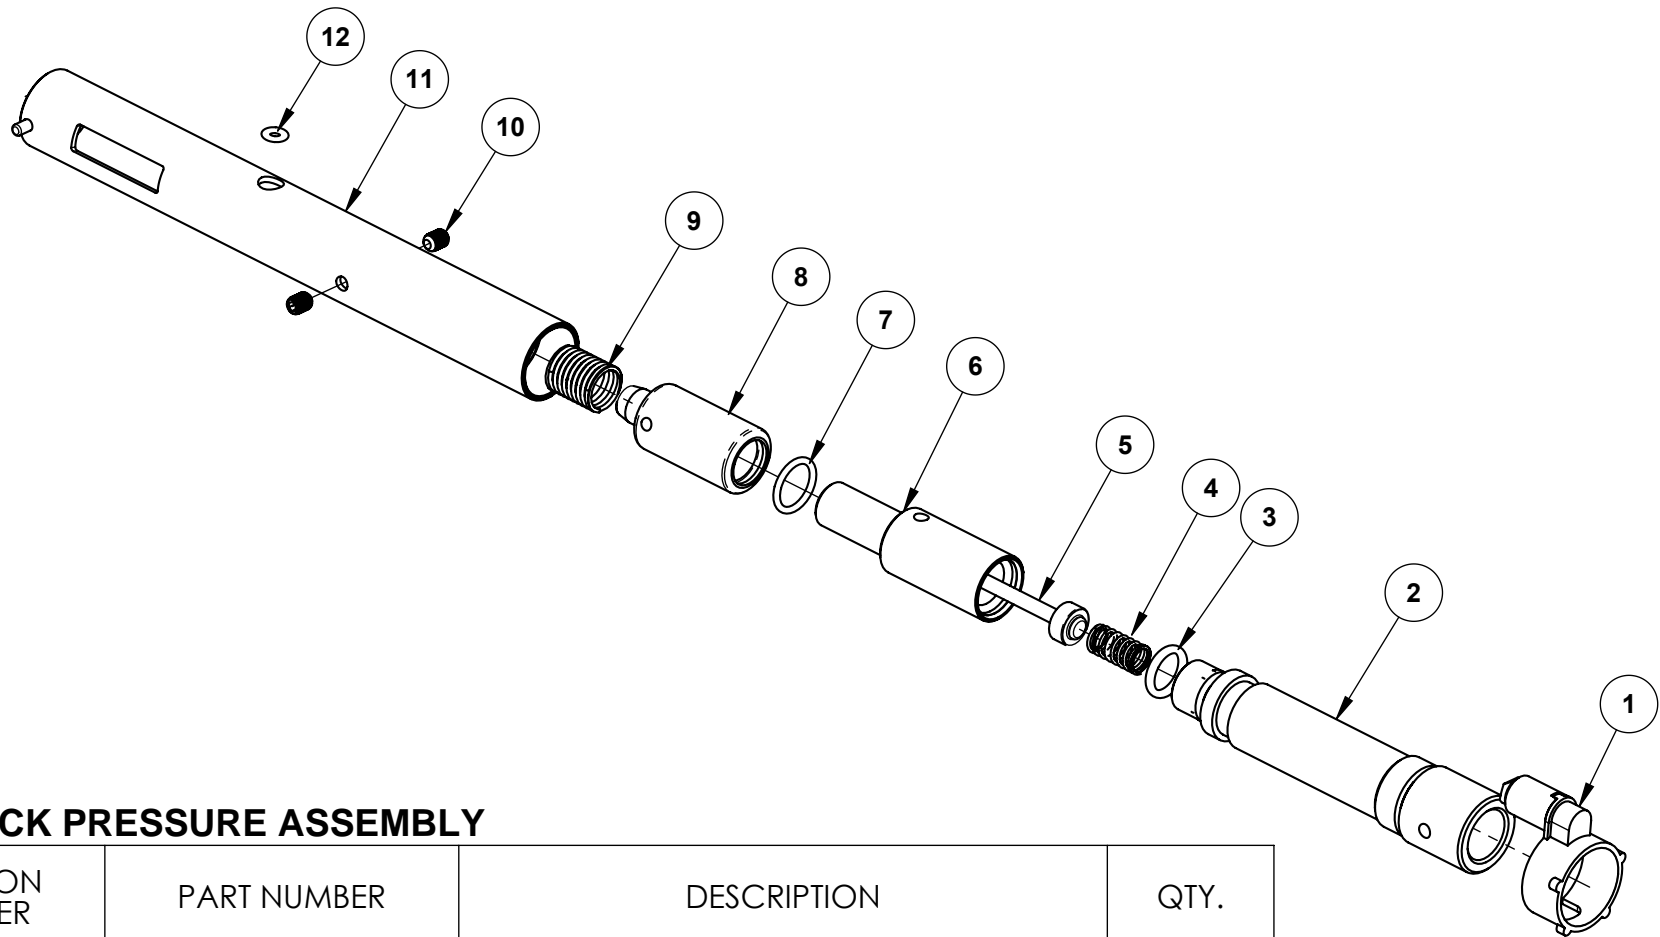

BLOWBACK PRESSURE ASSEMBLY

BALLOON NUMBER	PART NUMBER	DESCRIPTION	QTY.
1	NS1200-106	TRANSFER ASSEMBLY	1
2	NS1200-100	CONNECTOR ASSEMBLY	1
3	130-035	O-RING, ID .424 x .103THK(2-111)VALVE	1
4	NS1200-016	SPRING, VALVE	1
5	NS1200-043	VALVE STEM	1
6	NS1200-005	VALVE BODY	1
7	68AT-035	O-RING, ID .498 x .070THK(-014)HAMMER	1
8	NS1200-012	HAMMER	1
9	NS1200-014	SPRING, HAMMER	1
10	CRS5177-040	SET SCREW #10-32 x .25	2
11	NS1200-103	SLEEVE ASSEMBLY	1
12	CAK-008	O-RING	1

NS1200-999
6/20/07