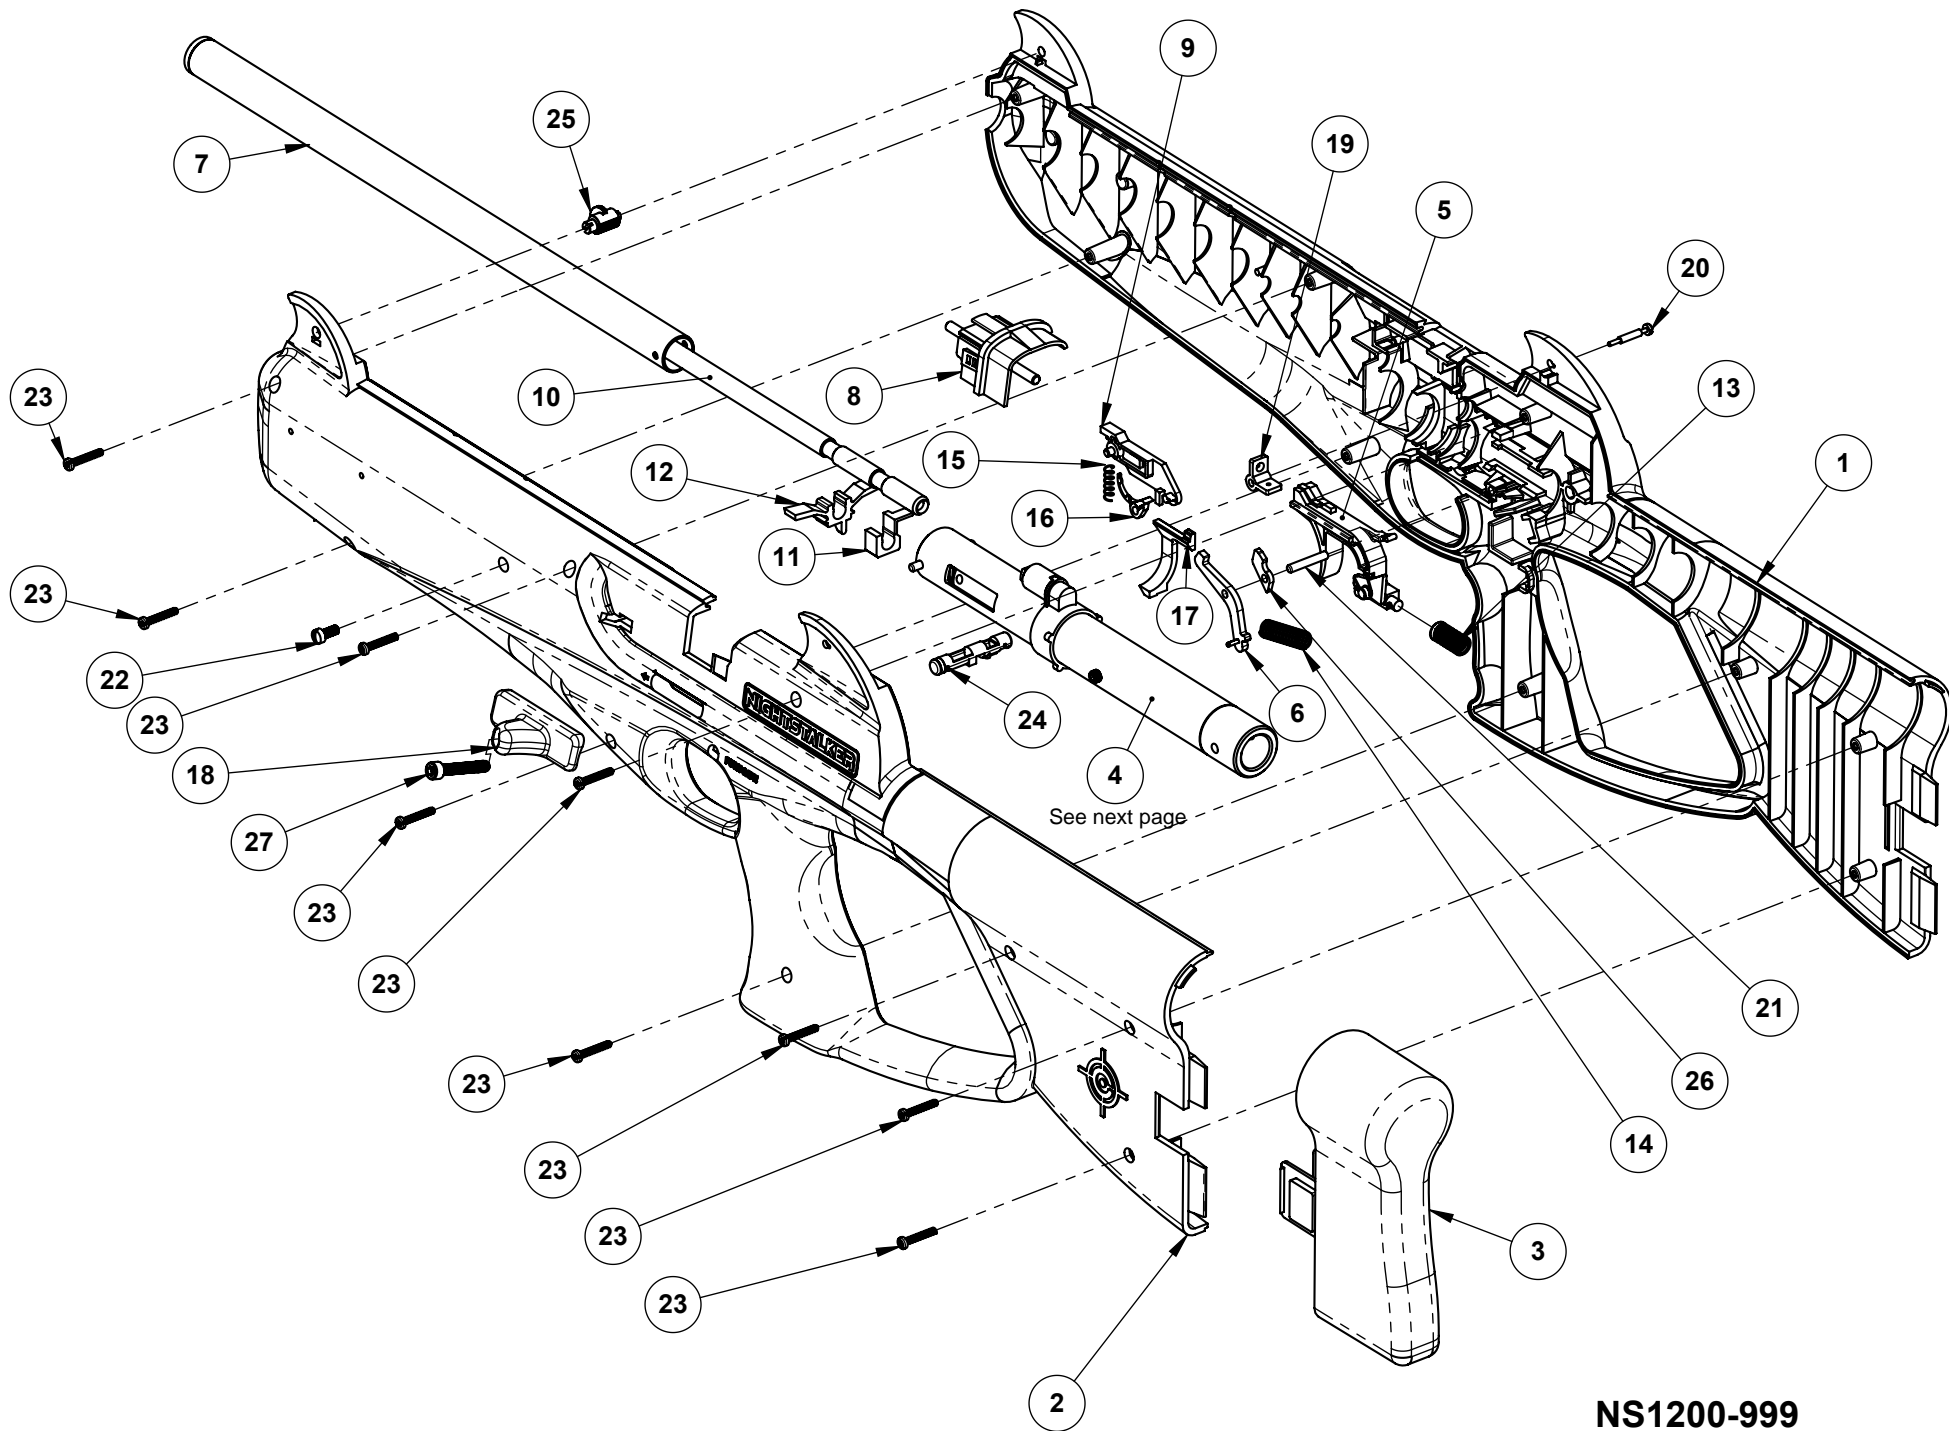

NIGHTSTALKER (NS1200) PART LIST

Part Number	Description
1	NS1200B004 STOCK-RIGHT
2	NS1200A003 STOCK-LEFT
3	NS1200A027 BUTT
4	NS1200-105 BLOWBACK PRESSURE ASSEMBLY (SEE PAGE 4 FOR INDIVIDUAL PARTS)
5	NS1200-107 TRIGGER ASSEMBLY
6	NS1200-108 SEAR ASSEMBLY
7	NS1200-109 HOUSING-MUZZLE END ASSY.
8	NS1200-023 CLIP COVER
9	NS1200-024 LEVER, INDEX
10	NS1200-001 BARREL
11	NS1200A038 INTERLOCK
12	1077-007 LATCH, BARREL
13	NS1200-016 SPRING, TRIGGER
14	NS1200A037 SPRING, SEAR
15	106-016 SPRING, INDEX
16	NS1200-025 PAWL, INDEX
17	NS1200-031 INDEX LINK
18	NS1200-013 BOLT HANDLE
19	NS1200-028 SIGHT, REAR
20	NS1200-046 SCREW, SIGHT
21	NS1200-044 PIN .125 x 3/4
22	1077-032 SCREW, SHROUD
23	2-041 SCREW, HI-LO, 4-24 x.625
24	NS1200-026 SAFETY
25	NS1200-029 SIGHT, FRONT
26	NS1200-009 LOCK-HAMMER / TRIGGER
27	NS1200-039 SCREW, BOLT

● This parts list is intended to be an informational guide in ordering parts. It is not instructional material and we therefore assume no responsibility for those who use the same without proper factory training.

● Please order by part number and description

● Check or money order for the total price must accompany the order.

● For current prices contact Crosman Corporation at 800-824-7486 or visit our website www.crosman.com

Updated 10/22/07

NS1200-999
5/1/07