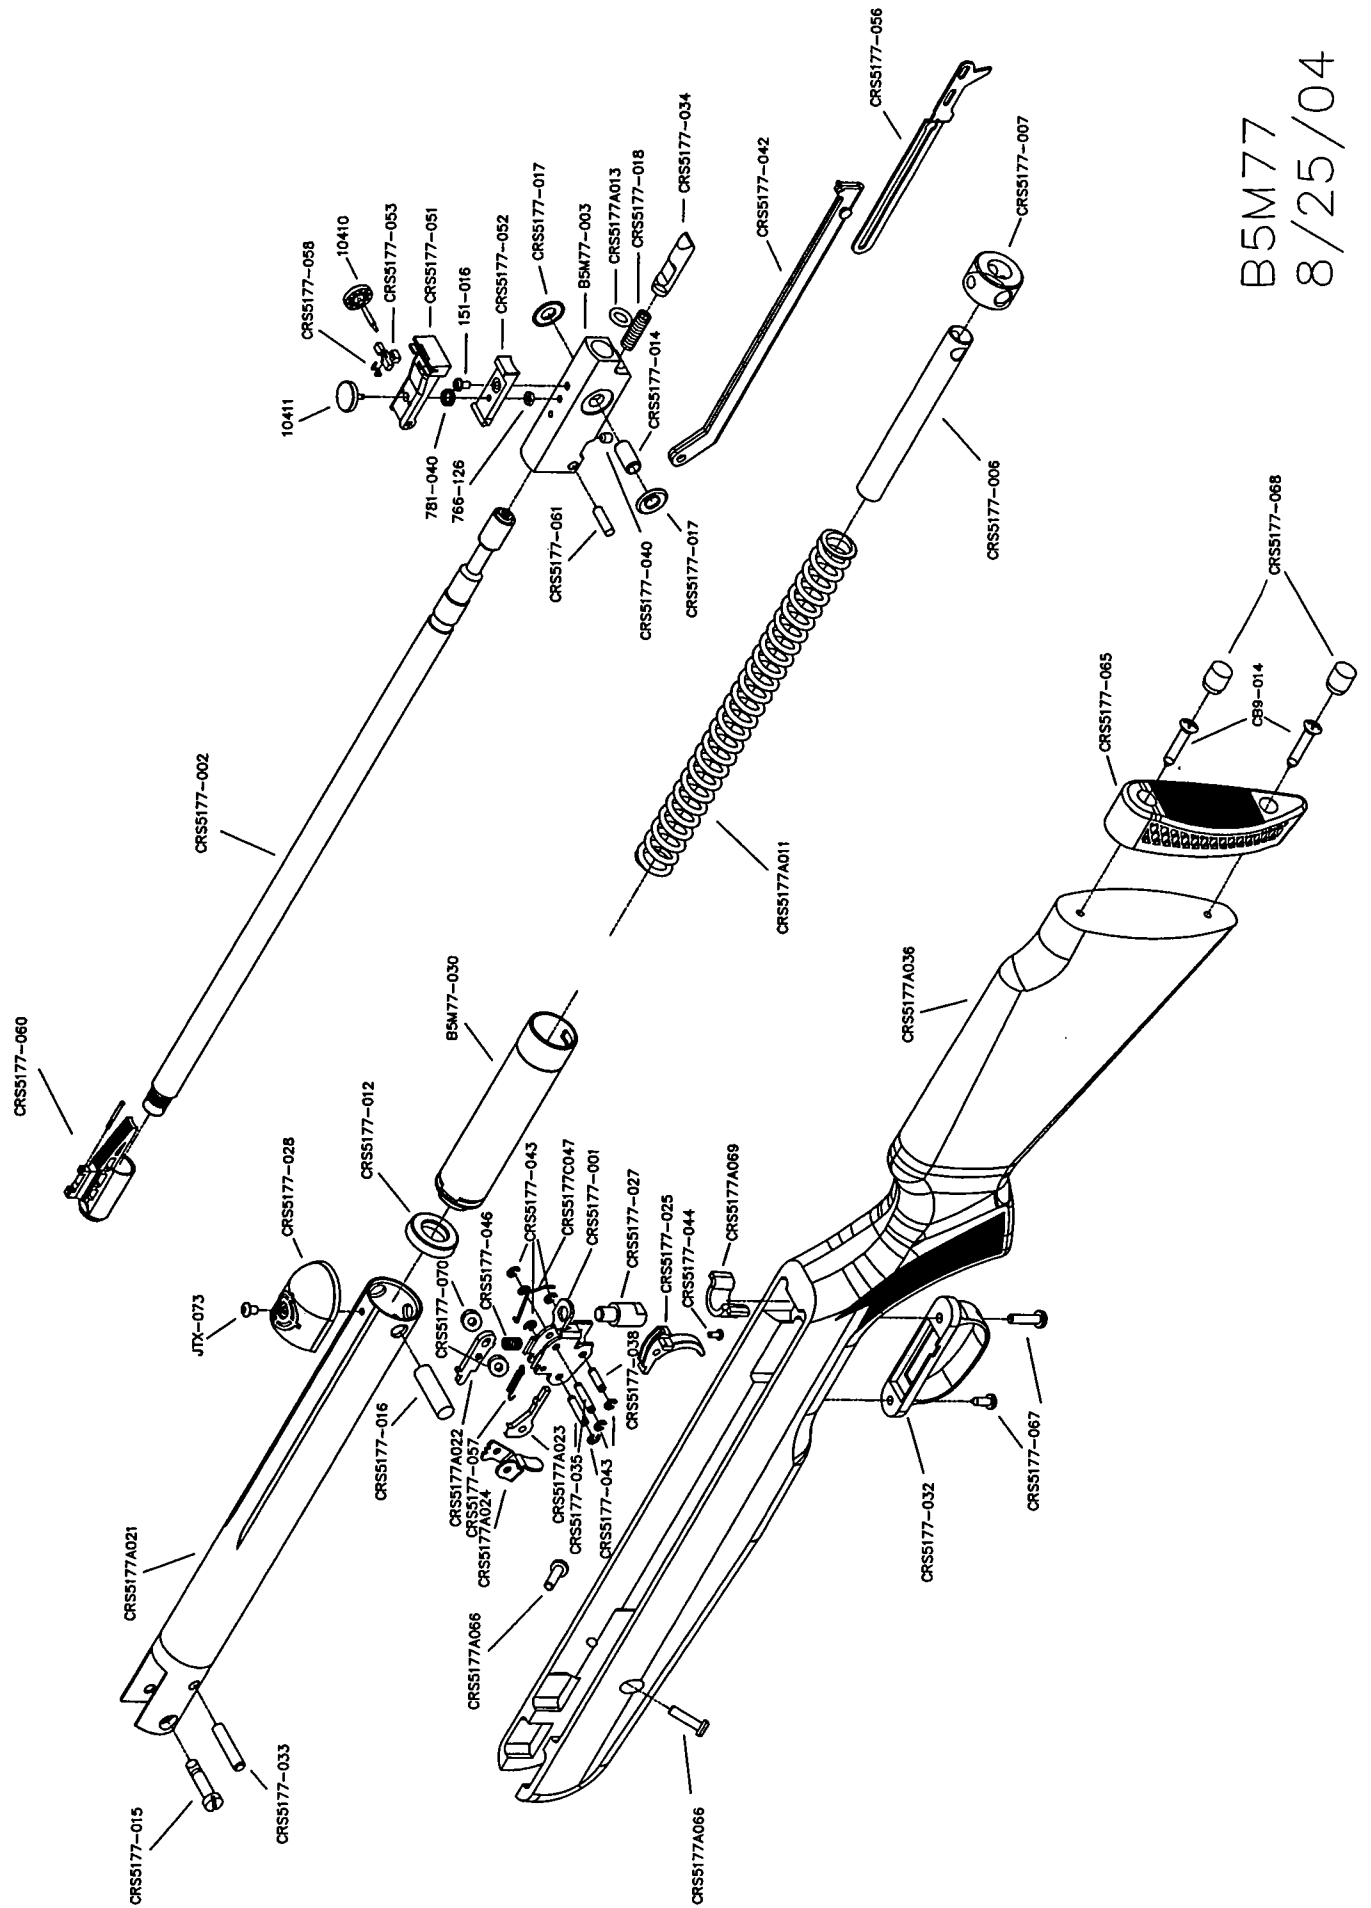

REV. 1
DATE 8/25/04

B5M77
8/25/04