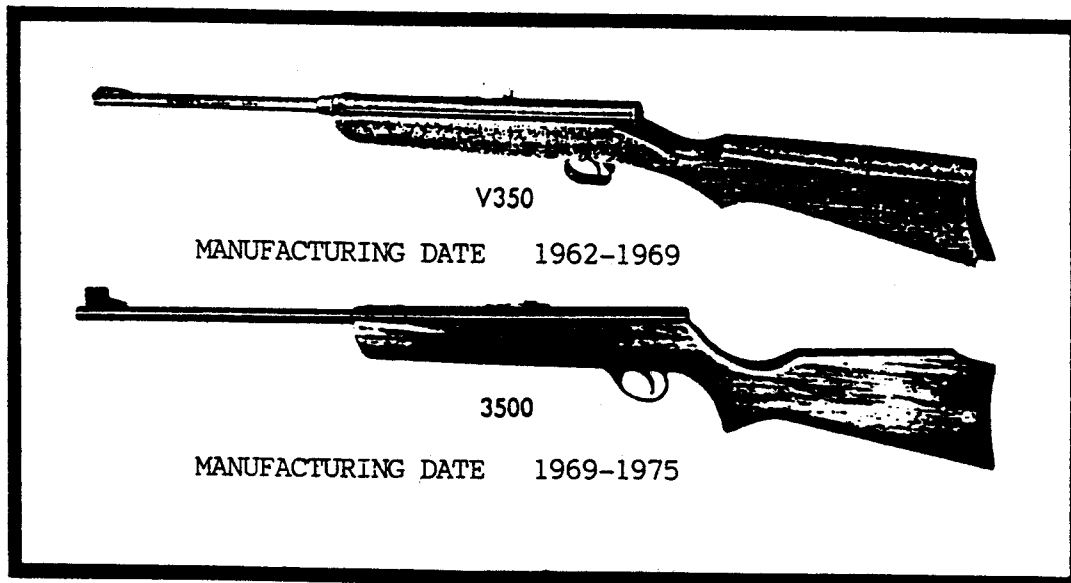

EXPLODED VIEW AND PARTS LIST

MODEL

V350 - 3500 - Slide Action BB Air Rifle
22 Shot (1969)

This manual is intended primarily as an informational guide in servicing Crosman products. It is not intended as instructional material and we therefore assume no responsibility for those who use same without proper factory training.

Reprint 10/92

CROSMAN AIRGUNS
Rt. 5&20 East Bloomfield, N.Y. 14443

Seal Kit 350/3500

- 350-027
- 350B014
- 350-012
- 350-025
- 350-040

Used on 3500

Use M1-Barrel 1A001

Note:

When using Stock
3500-035 On Model
350 Trigger 3500-051
must also be used