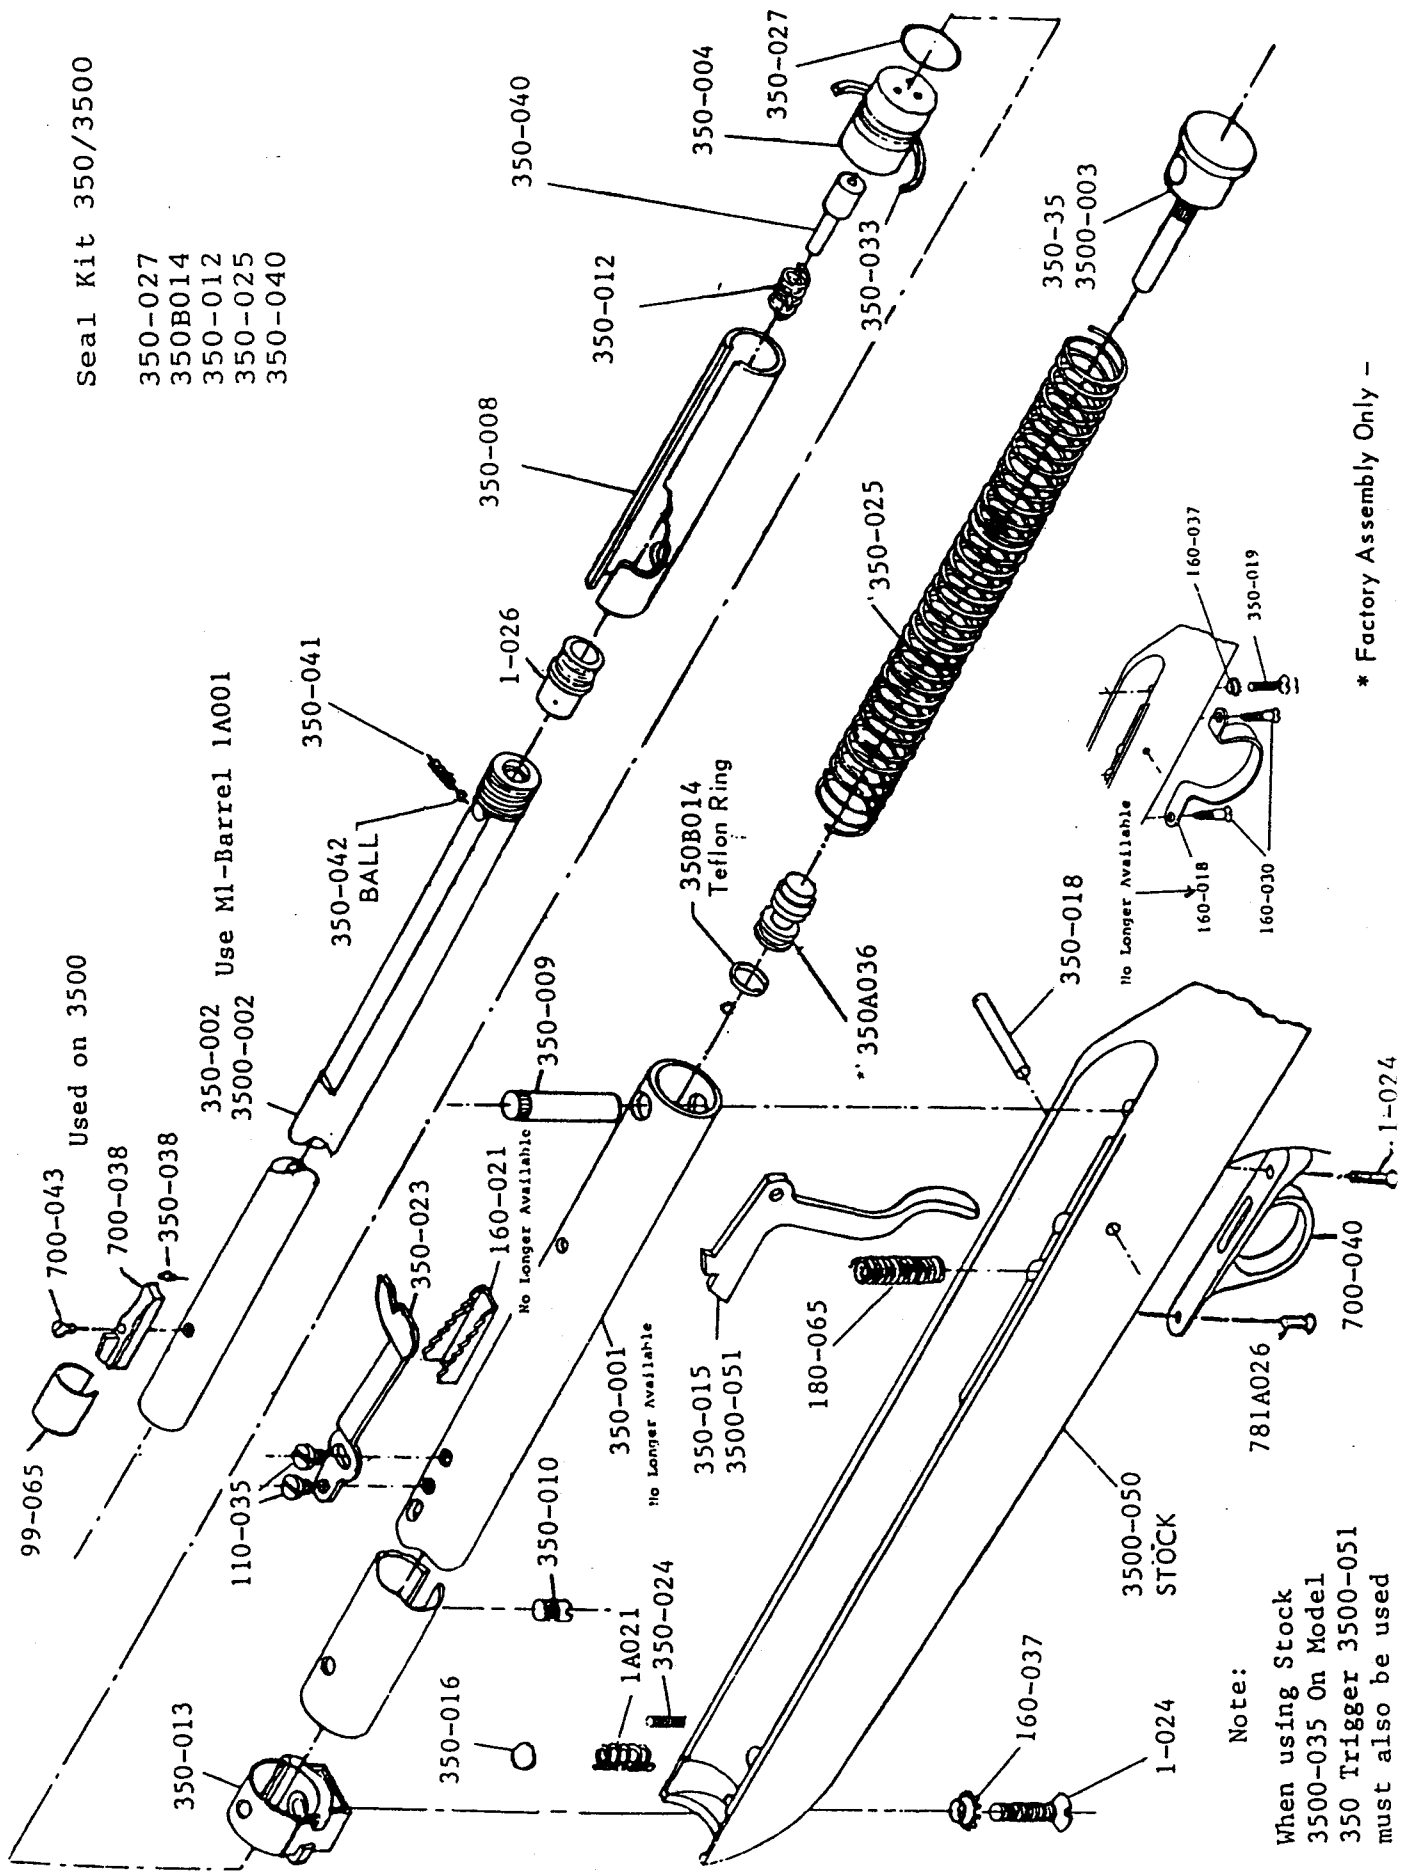

EXPLODED VIEW AND PARTS LIST

MODEL

V350 - 3500 - Slide Action BB Air Rifle
22 Shot (1969)

This manual is intended primarily as an informational guide in servicing Crosman products. It is not intended as instructional material and we therefore assume no responsibility for those who use same without proper factory training.

Reprint 10/92

CROSMAN AIRGUNS
Rt. 5&20 East Bloomfield, N.Y. 14443

Seal Kit 350/3500

- 350-027
- 350B014
- 350-012
- 350-025
- 350-040

Used on 3500

Use M1-Barrel 1A001

Note:

When using Stock
3500-035 On Model
350 Trigger 3500-051
must also be used

* Factory Assembly Only -