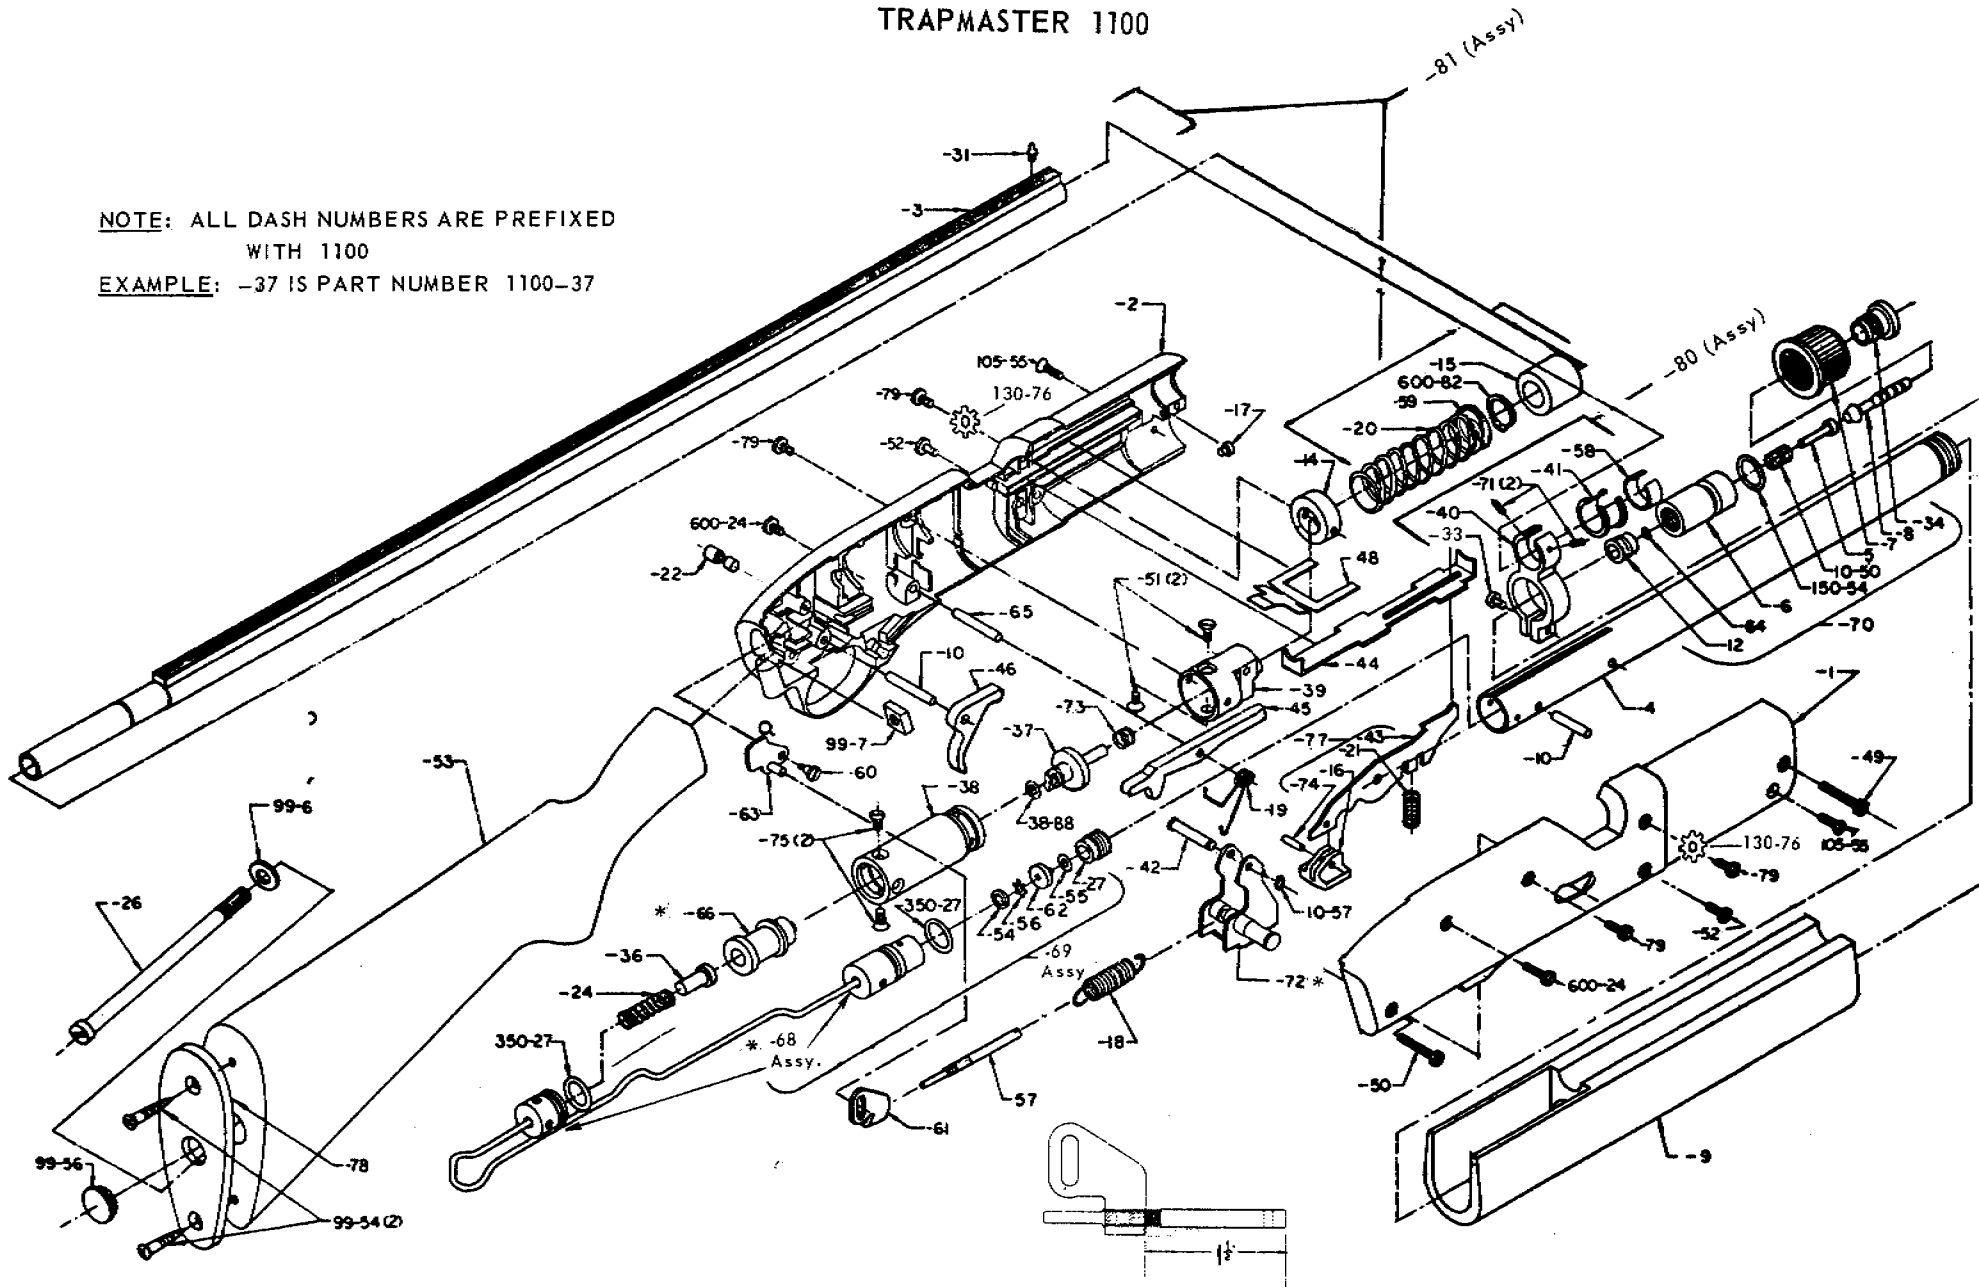

EXPLODED VIEW PARTS AND PRICE LIST

MODEL 1100

CROSMAN CORPORATION
RT 5 & 20
EAST BLOOMFIELD, NY 14443

Phone: 1-800-724-7486
Parts Order Fax: 585-657-5405

C1100EVP

TRAPMASTER 1100

NOTE: ALL DASH NUMBERS ARE PREFIXED
WITH 1100
EXAMPLE: -37 IS PART NUMBER 1100-37

POWER ADJUSTMENT