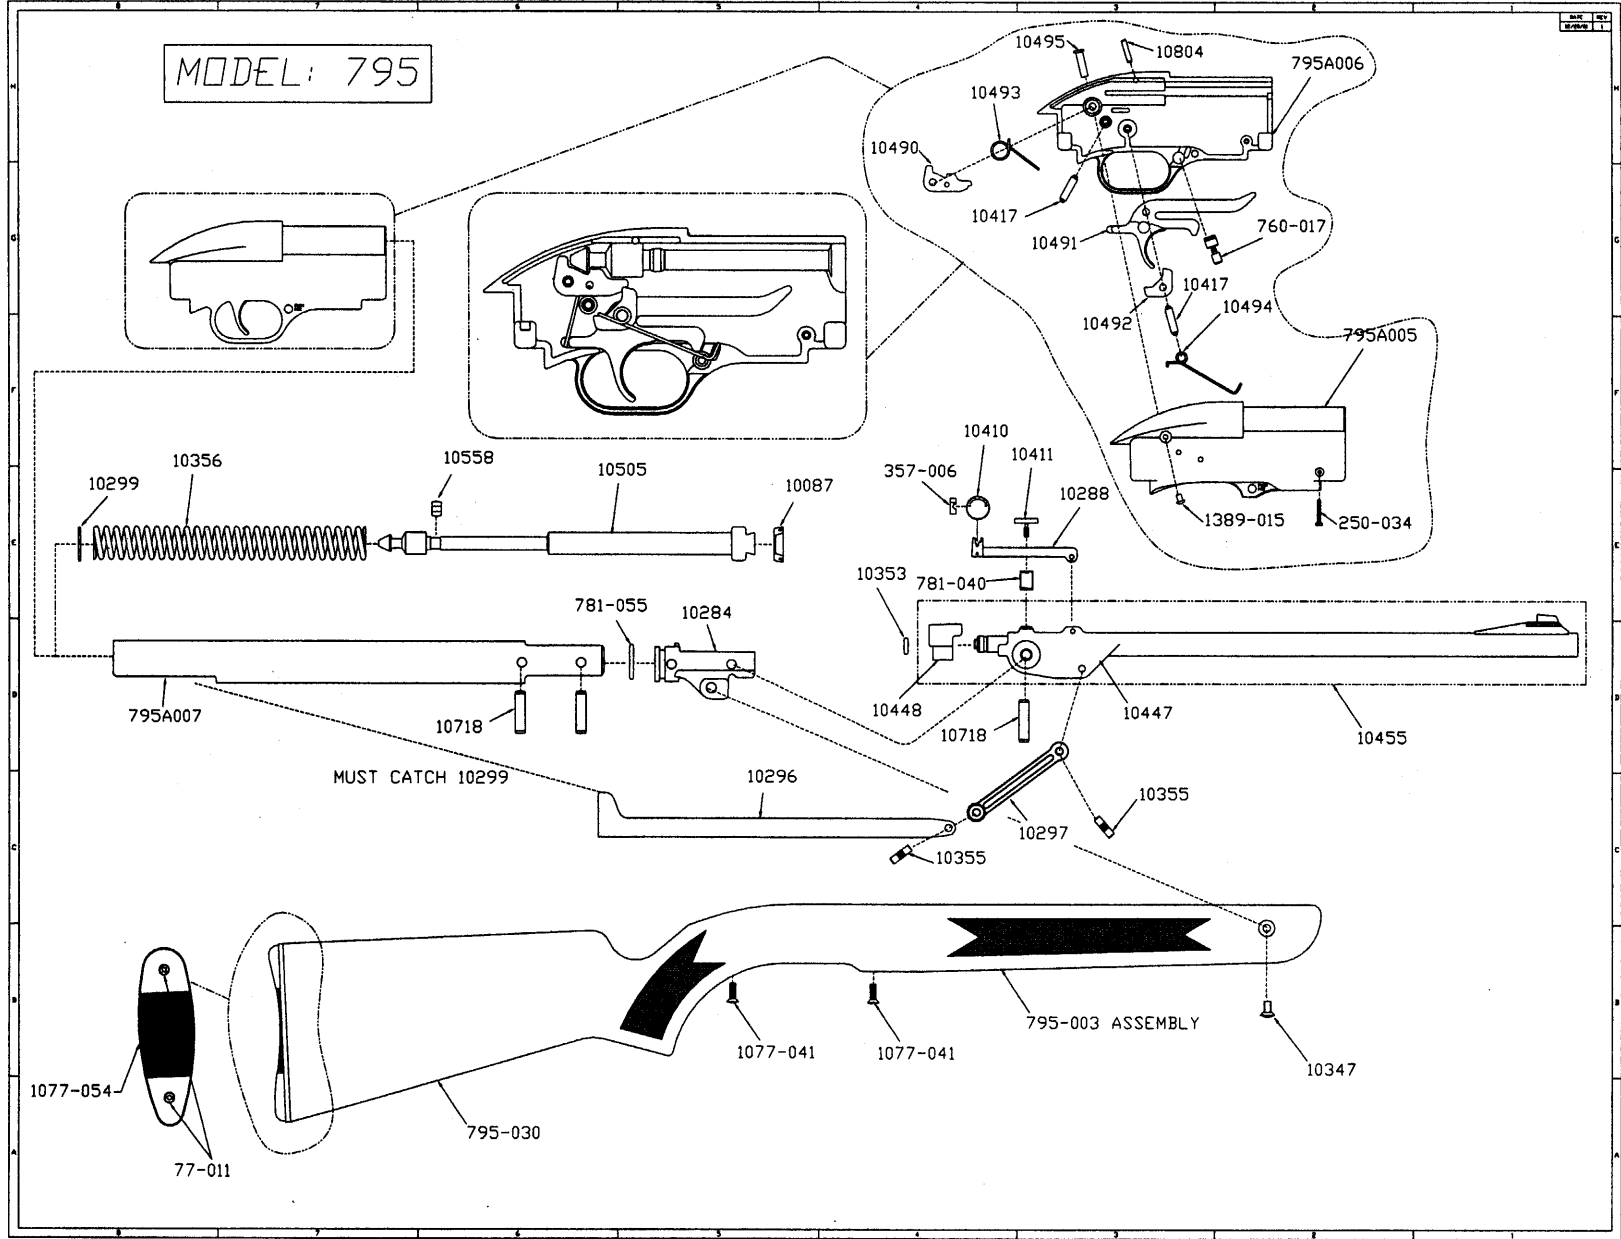

EXPLODED VIEW PARTS AND PRICE LIST

MODEL 795

CROSMAN CORPORATION
RT 5 & 20
EAST BLOOMFIELD, NY 14443

Phone: 1-800-724-7486
Parts Order Fax: 585-657-5405

C795EVP

MODEL: 795

REV 1