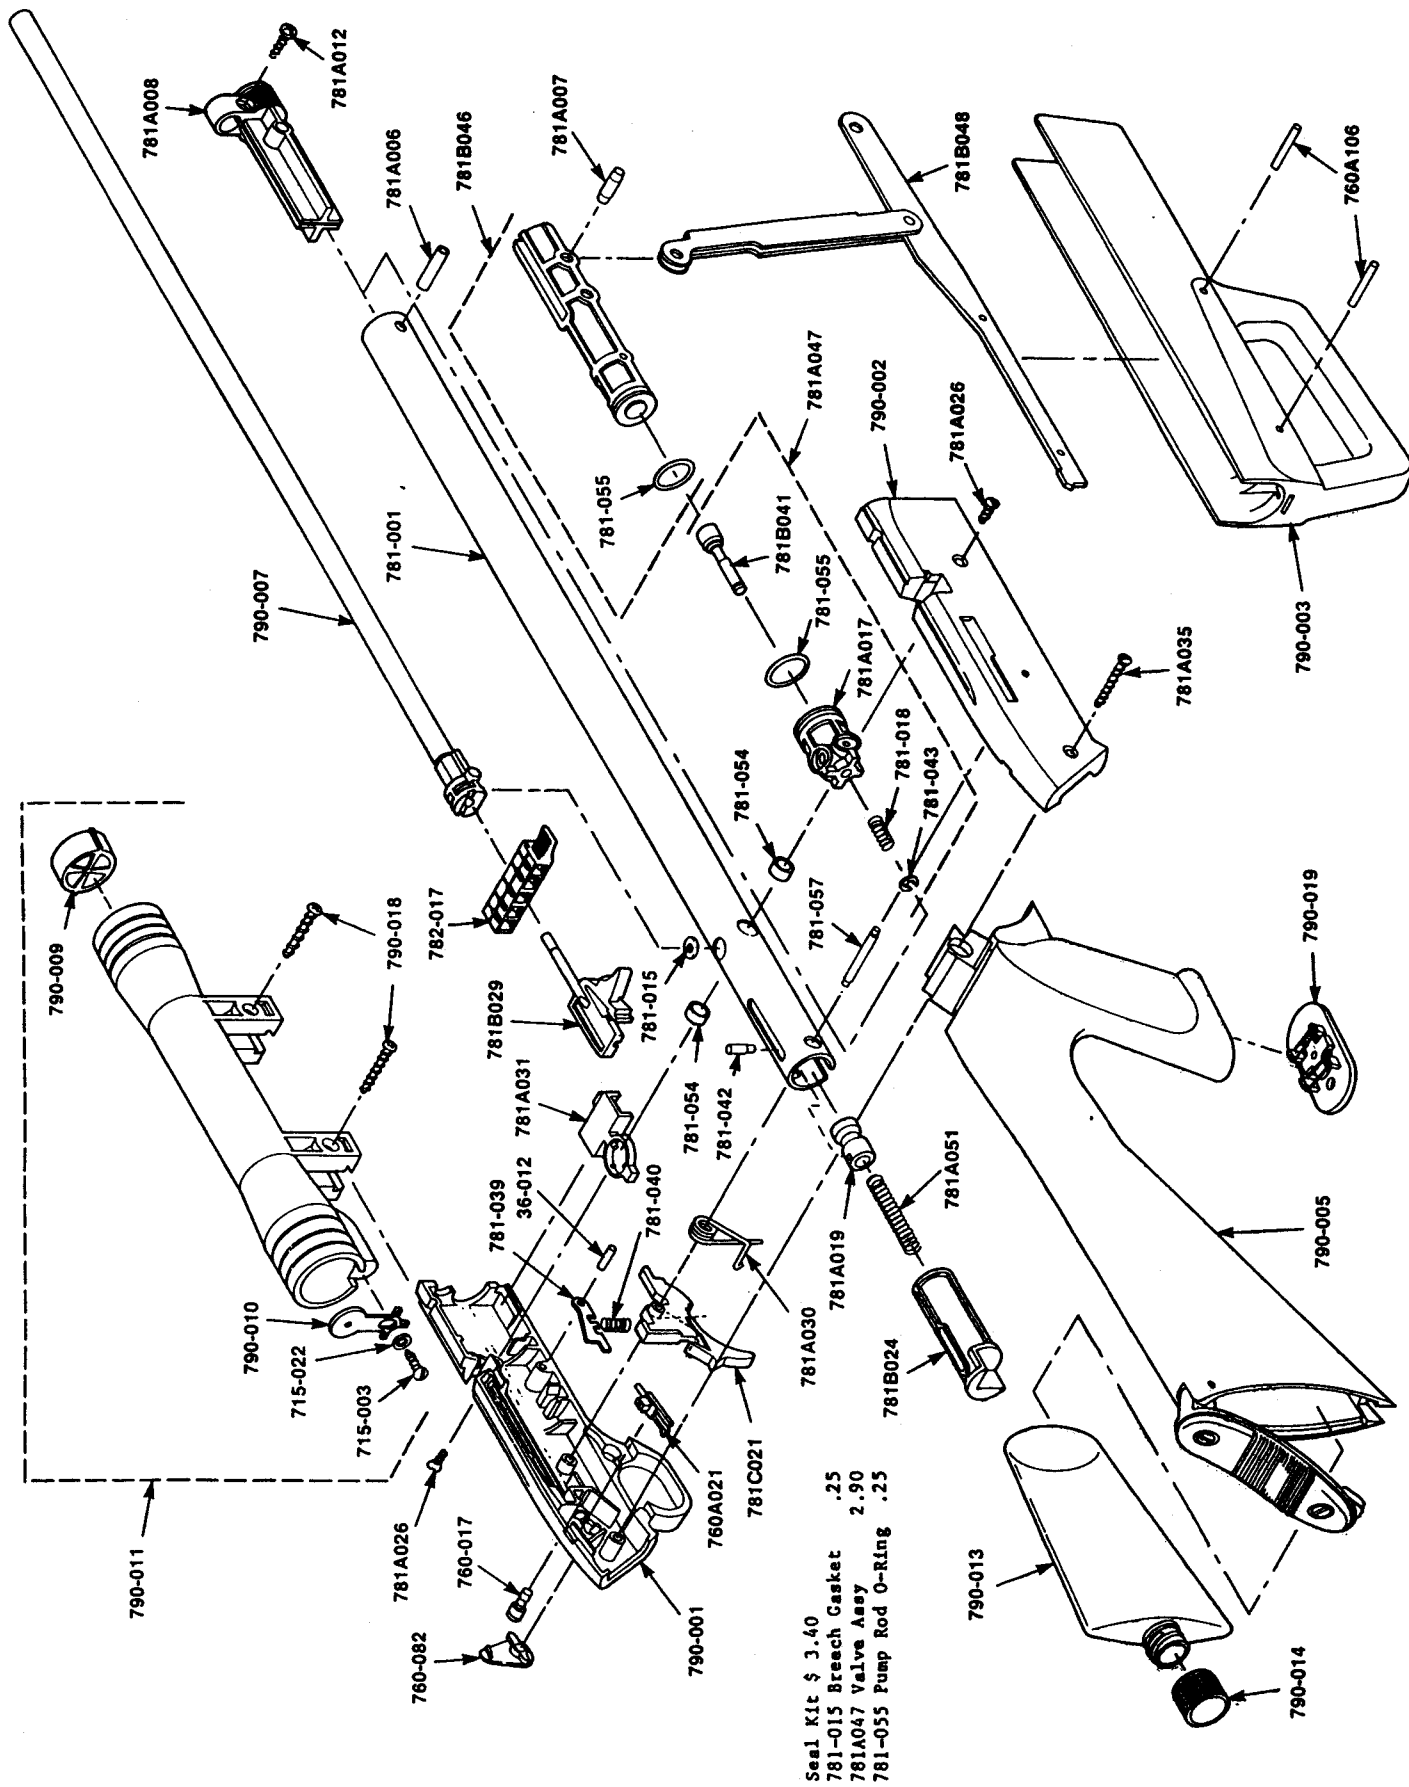

## EXPLODED VIEW, PARTS AND PRICE LIST

### Model 790 Outbacker™

MAY 1990

This parts and price list is intended to be an informational guide in ordering Crosman parts. It is not instructional material and we therefore assume no responsibility for those who use same without proper factory training.

- Seal Kit \$ 3.40  
781-015 Breech Gasket .25  
781A047 Valve Assy 2.90  
781-055 Pump Rod O-Ring .25