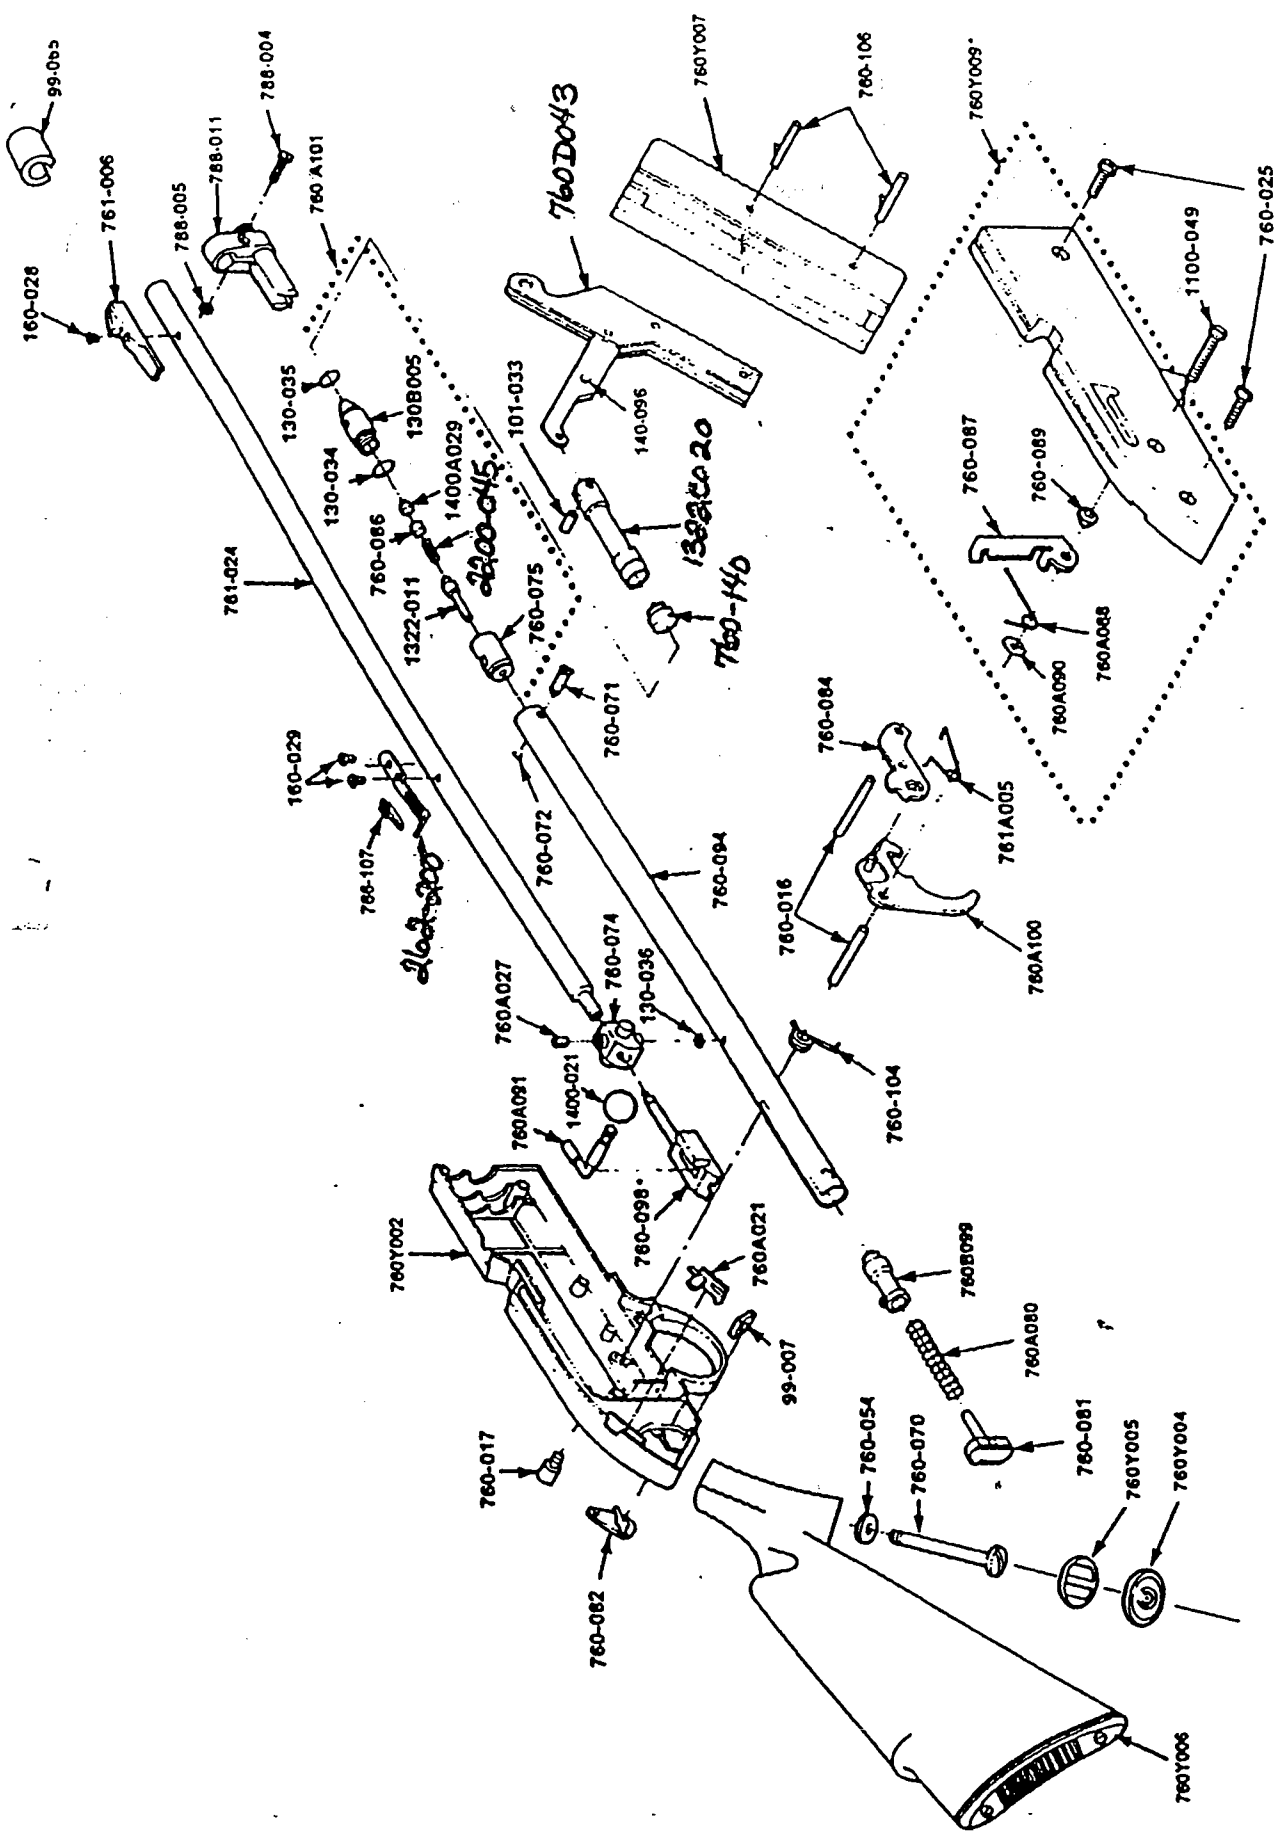

CROSMAN AIR GUNS

Factory Assembly Only

Model 760-XL Assemblies and Parts List

PART NO.	QTY.	DESCRIPTION	PRICE	PART NO.	QTY.	DESCRIPTION	PRICE
99-007	1	Square Nut	.50	760-082	1	Port Cover	.50
99-065	1	Front Sight Hood	.50	760-084	1	Sear	.50
101-033	1	Plunger Guide Pin	.50	760-086	1	Valve Spacer	.50
130B005	1	Check Valve Body	.90	760-087	1	Interlock	.50
130-034	1	O Ring	.50	760A088	1	Interlock Spring	.50
130-035	1	O Ring	.50	760-089	1	Interlock Bushing	.50
130-036	1	Breech Gasket	.60	760A090	1	Interlock Retainer	.50
	1	Detent Plug	.50		1	Bolt Lever	1.60
160-028	1	Front Sight Screw	.50	760-098	1	Pump Tube	1.30
160-029	2	Rear Sight Screw	5.70		1	Bolt Assembly	1.05
760Y004	1	Receiver L.H.	.50	760A100	1	Hammer Assembly	.50
760Y005	1	Grip Cap	.50	760A101	1	Trigger Assembly	.50
	1	Grip Spacer	.50	2200-045	1	Valve Assembly	.50
	1	Stock Assembly			1	Check Valve Spring	.50
	1	Forearm			1	Trigger Return Spring	.50
	1	Receiver R.H. Assembly			2	Forearm Pin	.50
760-016	2	Trigger Pivot Pin	.50	761A005	1	Trigger Return Spring	.50
760-017	1	Safety	.60	761-006	1	Front Sight	.50
760A021	1	BB Retainer	.50	761-024	1	Barrel	7.20
760-025	2	Receiver Screw	.60	760-140	1	Pump Cup	.50
760A027	1	Set Screw	.50	262-200	1	Rear Sight	.50
760-054	1	Lever/Link Assembly	2.15	766-107	1	Elevator	.50
760-070	1	Lock Washer	.50	788-004	1	Barrel Band Screw	.50
760-071	1	Stock Screw	.50	788-005	1	Barrel Band Nut	.50
760-072	1	Pivot Pin Retainer	.50	788-011	1	Barrel Support	.50
760-074	1	Barrel Support	1.20	1100-049	1	Receiver Screw	.95
760-075	1	Valve Body	.90	1322-011	1	Valve Stem Assembly	1.70
760A080	1	Hammer Spring	.50	1322L020	1	Connecting Rod Assembly	.50
760-081	1	Tube Plug	.50	1400-021	1	Bolt Knob	.50
				1400A029	1	Check Valve	1.50
						Exploded View and Parts List	