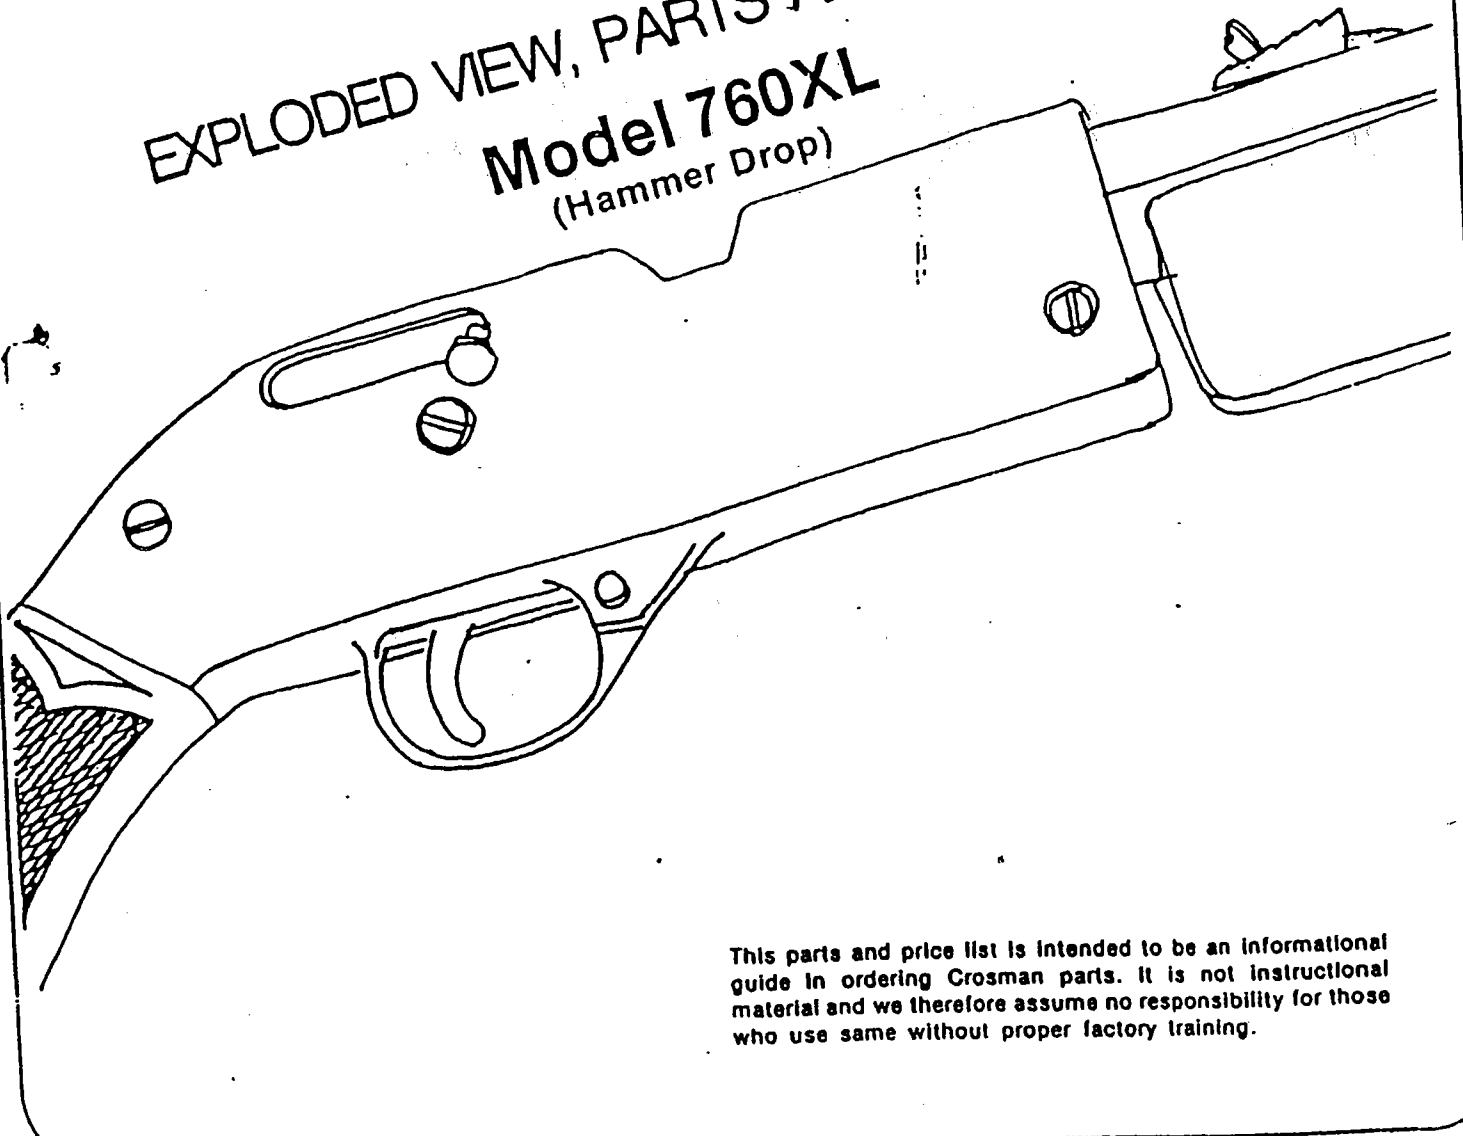

EXPLODED VIEW, PARTS AND PRICE LIST Model 760XL (Hammer Drop)

This parts and price list is intended to be an informational guide in ordering Crosman parts. It is not instructional material and we therefore assume no responsibility for those who use same without proper factory training.

CROSMAN AIR GUNS