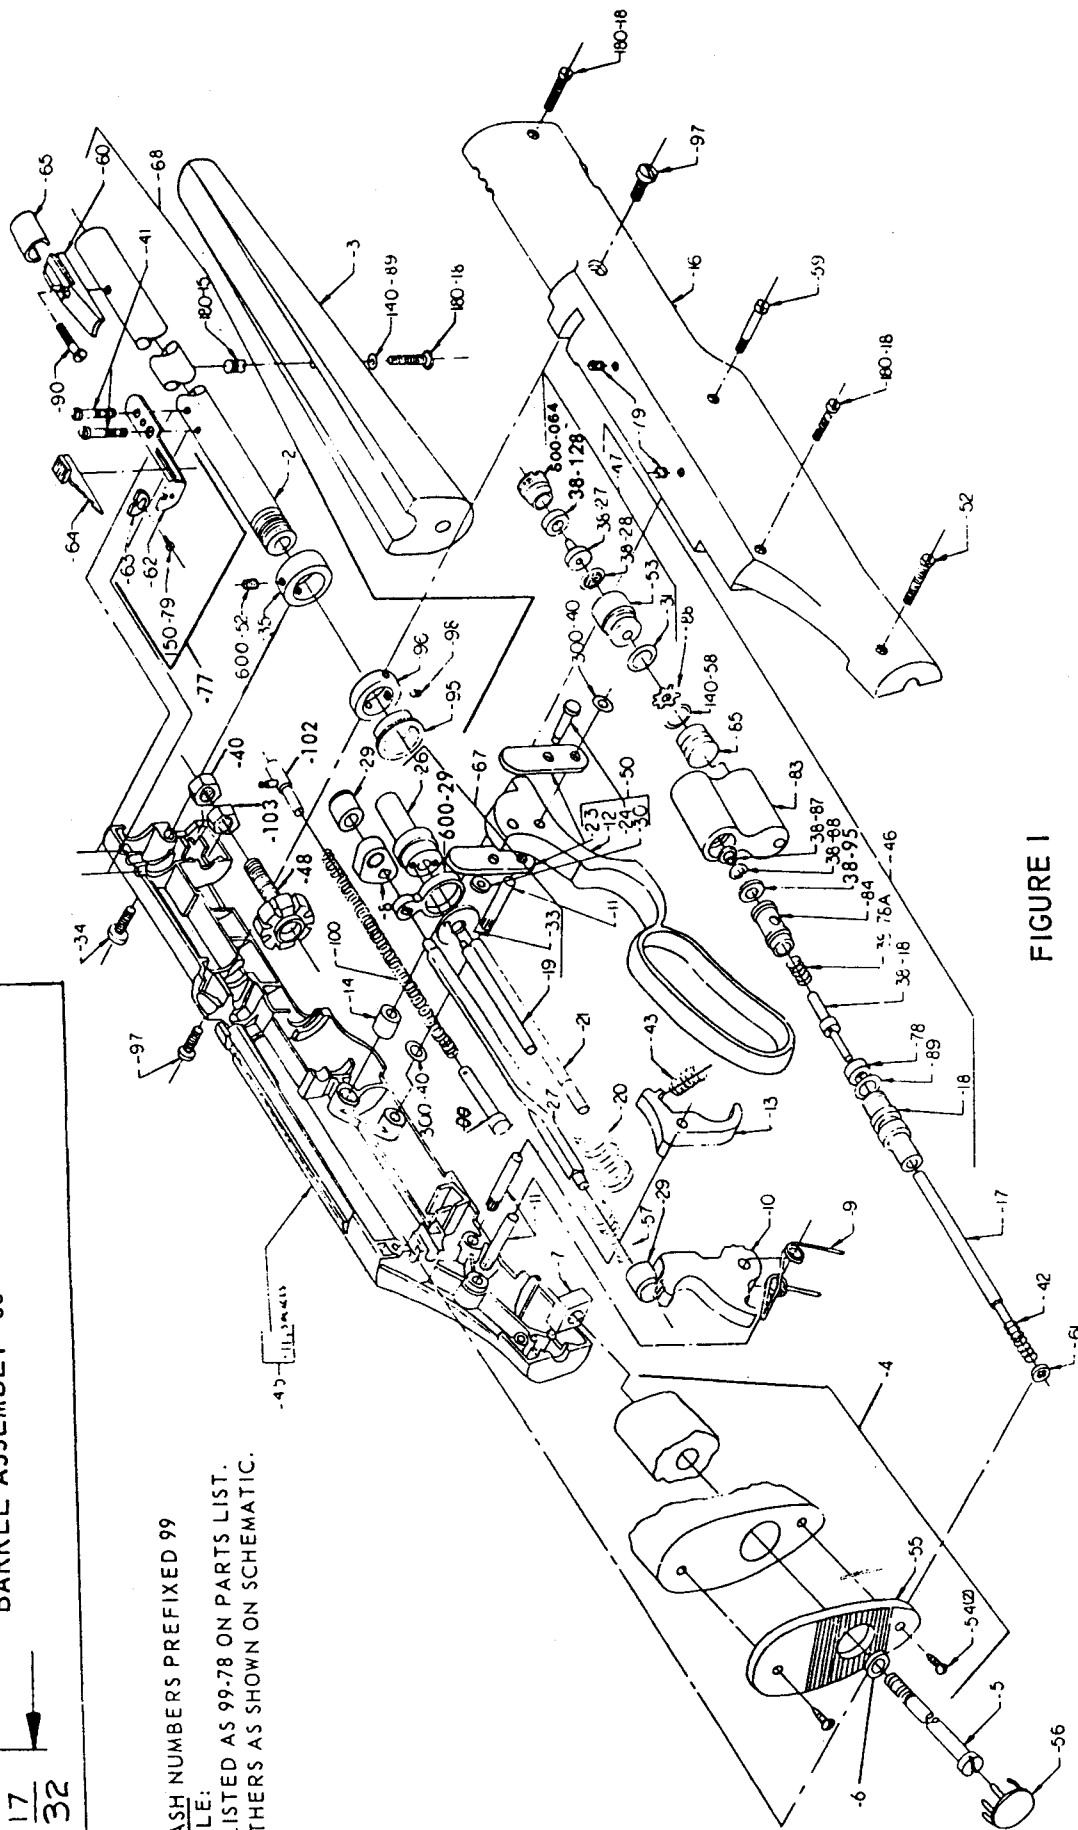

EXPLODED VIEW, PARTS AND PRICE LIST

**MODEL 99**

Lever Action 10 Shot 22 Cal Pellegun  
Rifle C02 1965 to 1970

This manual is intended as an informational guide in servicing Crosman products. It is not instructional material and we therefore assume no responsibility for those who use same without proper factory training.

TOP VIEW

FIGURE II  
BARREL ASSEMBLY -68

NOTE:  
ALL DASH NUMBERS PREFIXED 99  
EXAMPLE:  
-78 IS LISTED AS 99-78 ON PARTS LIST.  
ALL OTHERS AS SHOWN ON SCHEMATIC.

MODEL 99

Check parts list for availability  
\* Asterisk mark will indicate that  
part is no longer available.

FIGURE I