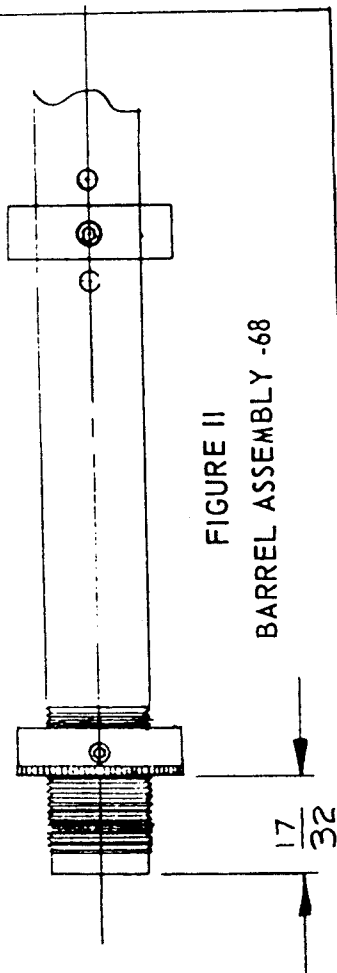

EXPLODED VIEW, PARTS AND PRICE LIST

**MODEL 99**

Lever Action 10 Shot 22 Cal Pellegun  
Rifle C02 1965 to 1970

This manual is intended as an informational guide in servicing Crosman products. It is not instructional material and we therefore assume no responsibility for those who use same without proper factory training.

TOP VIEW

FIGURE II  
BARREL ASSEMBLY -68

NOTE:  
ALL DASH NUMBERS PREFIXED 99  
EXAMPLE:  
-78 IS LISTED AS 99-78 ON PARTS LIST.  
ALL OTHERS AS SHOWN ON SCHEMATIC.

MODEL 99

Check parts list for availability  
\* Asterisk mark will indicate that  
part is no longer available.