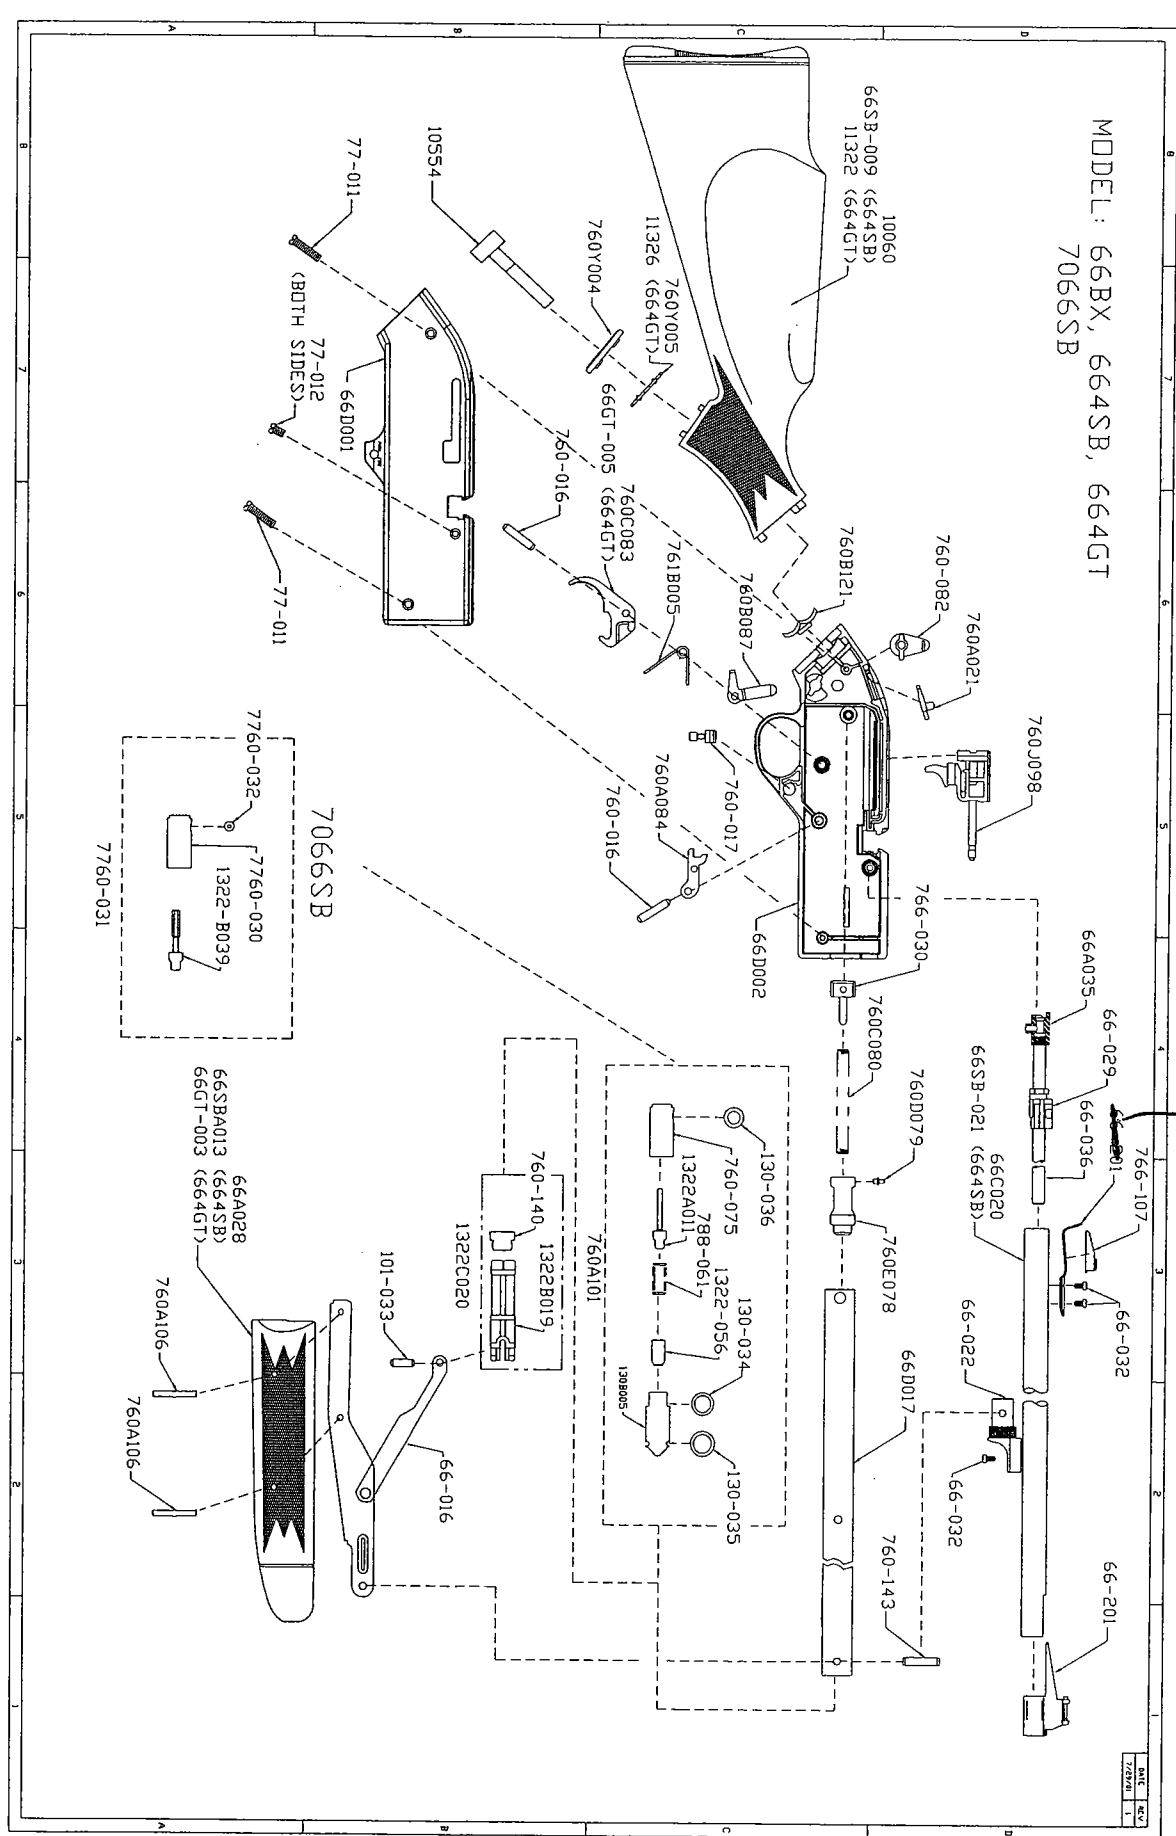

DATE	REV
7/27/78	1

MODEL 66 SERIES
PARTS AND PRICE LIST
CLIP STYLE
START MANUFACTURE AUGUST 2001

<u>PART NUMBER</u>	<u>QTY PER</u>	<u>PART NAME</u>	<u>COST</u>
788-061	1	SPRING	\$1.00
782-017	1	CLIP	\$1.00
7760-032	1	WASHER	\$1.00
7760-031	1	VALVE ASSY	\$7.31
7760-030	1	VALVE BODY	\$1.26
77-012	2	SCREW	\$1.00 each
77-011	2	SCREW	\$1.00 each
76OE078	1	HAMMER	\$1.02
766-107	1	ELEVATOR	\$1.00
766-030	1	PLUG	\$1.00
761B005	1	SPRING	\$1.00
760Y005	1	SPACER	\$1.00
760Y004	1	GRIP CAP	\$1.00
760J098	1	BOLT ASSY	\$1.92
760D079	1	PIN	\$1.00
760C083	1	TRIGGER	\$1.00
760C080	1	SPRING	\$1.00
760B121	1	RETAINER	\$1.00
760B087	1	INTERLOCK	\$1.00
760A106	2	PIN	\$1.00 each
760A101	1	VALVE ASSY	\$5.35
760A084	1	SEAR	\$.70
760A021	1	RETAINER	\$1.00
760-143	1	PIN	\$1.00
760-140	1	SEAL	\$1.00
760-082	1	COVER	\$1.00
760-075	1	VALVE BODY	\$1.26
760-017	1	SAFETY	\$.65
760-016	2	PIN	\$1.00 each
66SBA013	1	FOREARM ASSY	\$4.51
66SB-021	1	BARREL HOUSING ASSY	\$16.06
66SB-009	1	STOCK ASSY	\$10.07
66GT-005	1	TRIGGER	*
66GT-003	1	FOREARM ASSY	\$4.51
66D027	1	TUBE	\$4.68
66D002	1	L.H. RECEIVER	\$2.02
66D001	1	R.H RECEIVER	\$1.95
66C020	1	BARREL HOUSING	\$4.33
66A035	1	SUPPORT	*
66A028	1	FOREARM ASSY	\$4.58
66-201	1	FRONT SIGHT	\$1.02
66-036	1	BARREL	*
66-032	2	SCREW	\$1.00 each
66-029	1	PLUG	\$1.00
66-022	1	GUIDE	\$.93
66-016	1	LEVER LINK ASSY	\$4.41
1322C020	1	CONNECTING ROD ASSY	\$1.15
1322B039	1	VALVE STEM ASSY	*

PRICES ARE IN U.S. DOLLARS

MODEL 66 SERIES
PARTS AND PRICE LIST
CLIP STYLE
START MANUFACTURE AUGUST 2001

<u>PART NUMBER</u>	<u>QTY PER</u>	<u>PART NAME</u>	<u>COST</u>
1322B019	1	ROD	*
1322A011	1	VALVE STEM ASSY	\$.86
1322-056	1	CHECK VALVE	\$1.00
130B005	1	CHECK VALVE BODY	\$1.35
130-036	1	BREECH GASKET	\$1.00
130-035	1	O RING	\$1.00
130-034	1	O RING	\$1.00
101-033	1	PIN	\$1.00
11326	1	GRIP SPACER	\$1.00
11322	1	STOCK ASSY	\$10.08
10554	1	STOCK BOLT	\$1.00
10060	1	STOCK ASSY	\$10.31