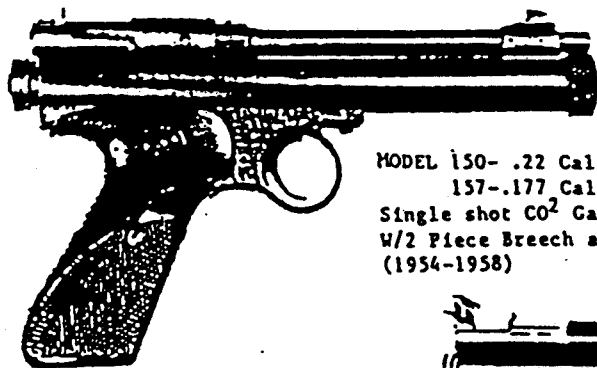

## EXPLODED VIEW, PARTS AND PRICE LIST

MODEL 150 - .22 Cal. 157 - .177 Cal.

MODEL 150- .22 Cal.  
157-.177 Cal.  
Single shot CO<sup>2</sup> Gas Pistol  
W/2 Piece Breech and Barrel  
(1954-1958)

MODEL 150- .22 Cal.  
157-.177 Cal.  
Single Shot CO<sup>2</sup> Gas Pistol  
W/1 Piece Breech And Barrel  
(1958-1968)