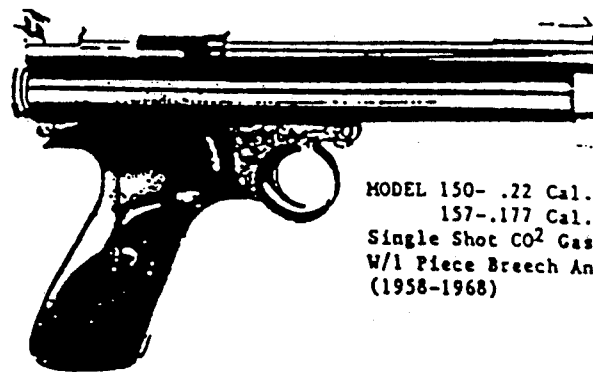

## EXPLODED VIEW, PARTS AND PRICE LIST

MODEL 150 - .22 Cal. 157 - .177 Cal.

MODEL 150- .22 Cal.  
157-.177 Cal.  
Single shot CO<sup>2</sup> Gas Pistol  
W/2 Piece Breech and Barrel  
(1954-1958)

MODEL 150- .22 Cal.  
157-.177 Cal.  
Single Shot CO<sup>2</sup> Gas Pistol  
W/1 Piece Breech And Barrel  
(1958-1968)