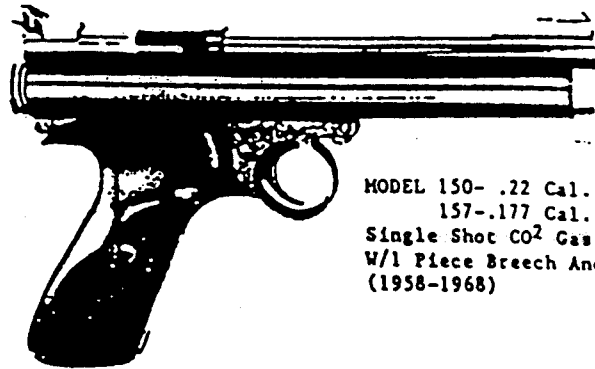

Crosman[®] AirGuns

EXPLODED VIEW, PARTS AND PRICE LIST

MODEL 150 - .22 Cal. 157 - .177 Cal.

MODEL 150- .22 Cal.
157-.177 Cal.
Single shot CO² Gas Pistol
W/2 Piece Breech and Barrel
(1954-1958)

MODEL 150- .22 Cal.
157-.177 Cal.
Single Shot CO² Gas Pistol
W/1 Piece Breech And Barrel
(1958-1968)