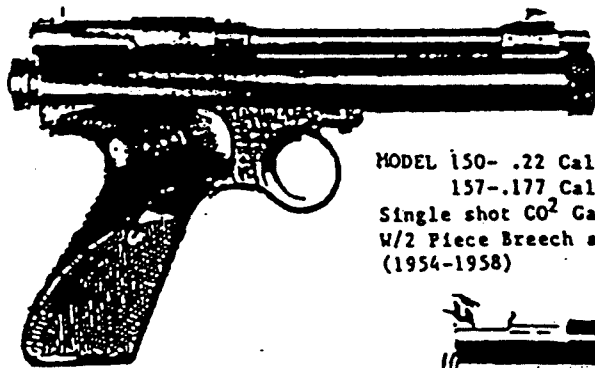

Crosman[®] AirGuns

EXPLODED VIEW, PARTS AND PRICE LIST

MODEL 150 - .22 Cal. 157 - .177 Cal.

MODEL 150- .22 Cal.
157-.177 Cal.
Single shot CO² Gas Pistol
W/2 Piece Breech and Barrel
(1954-1958)

MODEL 150- .22 Cal.
157-.177 Cal.
Single Shot CO² Gas Pistol
W/1 Piece Breech And Barrel
(1958-1968)