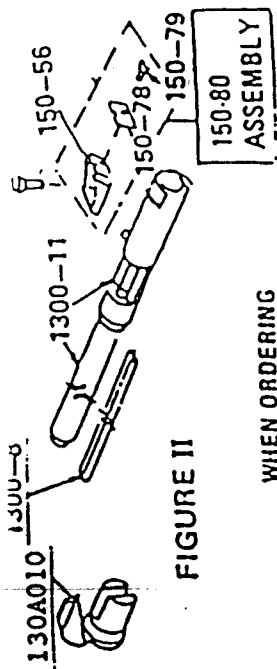

EXPLODED VIEW AND PARTS LIST

MODEL

130 — Self Cocking .22 cal.
Single Shot Pneumatic Pelgun
Pump Pistol (1953 to 1970)

This manual is intended primarily as an informational guide in servicing Crosman products. It is not intended as instructional material and we therefore assume no responsibility for those who use same without proper factory training.

12/91

CROSMAN AIRGUNS
Rt. 5&20 East Bloomfield, N.Y. 14443

Any number that has a dash mark in front of it will indicate 130-

FIGURE II

WHEN ORDERING

BARREL ASSEMBLY-1300-11,

ALSO ORDER 150-80 REAR SIGHT ASSEMBLY

and FRONT SIGHT ASSEMBLY-130A010

OBSOLETE
ORDER 1300-11
FIGURE II

FIGURE I

Valve Assembly 760-046

no longer available

no longer available

1366-005

105-054