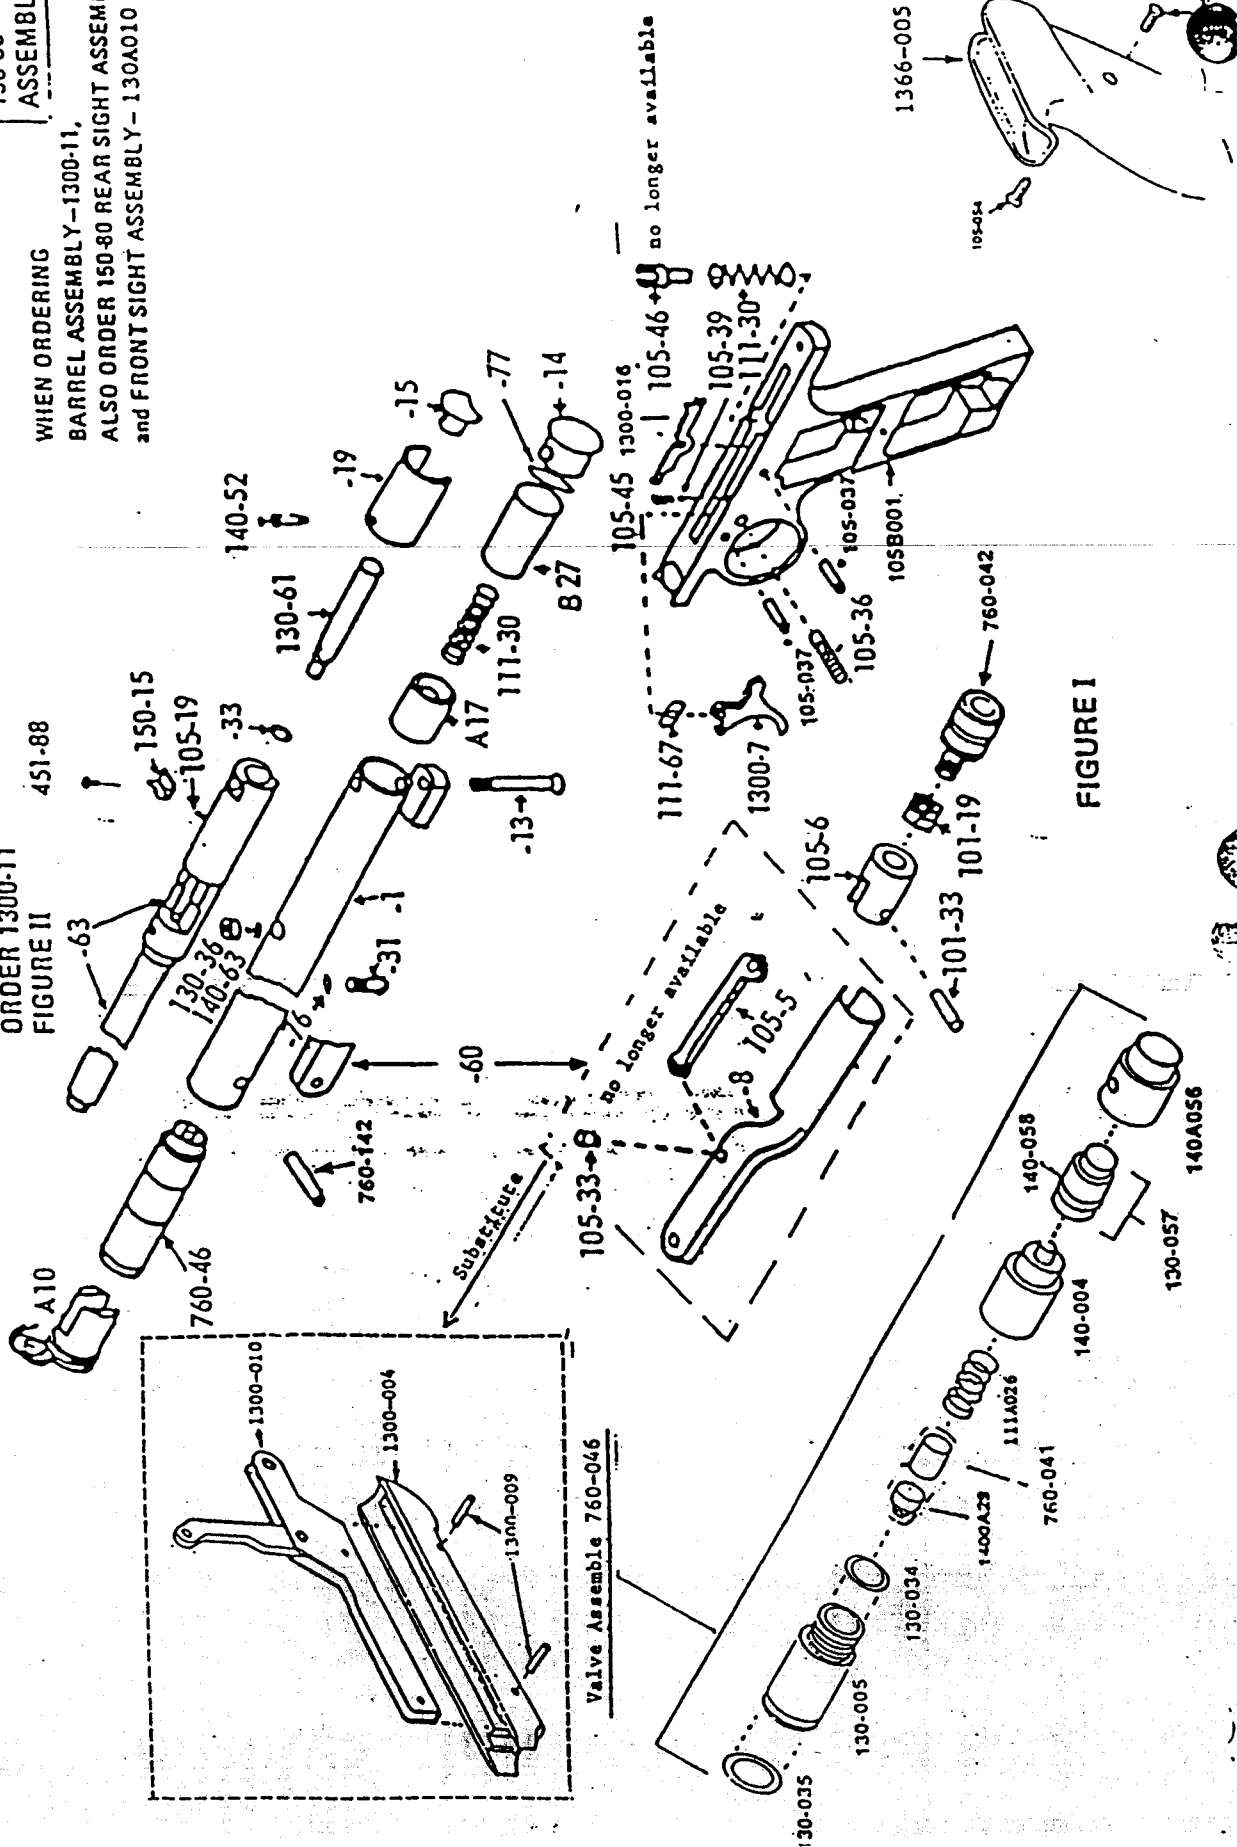

EXPLODED VIEW AND PARTS LIST

MODEL

130 — Self Cocking .22 cal.
Single Shot Pneumatic Pelgun
Pump Pistol (1953 to 1970)

This manual is intended primarily as an informational guide in servicing Crosman products. It is not intended as instructional material and we therefore assume no responsibility for those who use same without proper factory training.

12/91

CROSMAN AIRGUNS
Rt. 5&20 East Bloomfield, N.Y. 14443

Any number that has a dash mark in front of it will indicate 130-

FIGURE II

WHEN ORDERING

BARREL ASSEMBLY-1300-11,

ALSO ORDER 150-80 REAR SIGHT ASSEMBLY

and FRONT SIGHT ASSEMBLY-130A010

OBSOLETE
ORDER 1300-11
FIGURE II

FIGURE I

Valve Assembly 760-046

no longer available

no longer available

1366-005

105-054