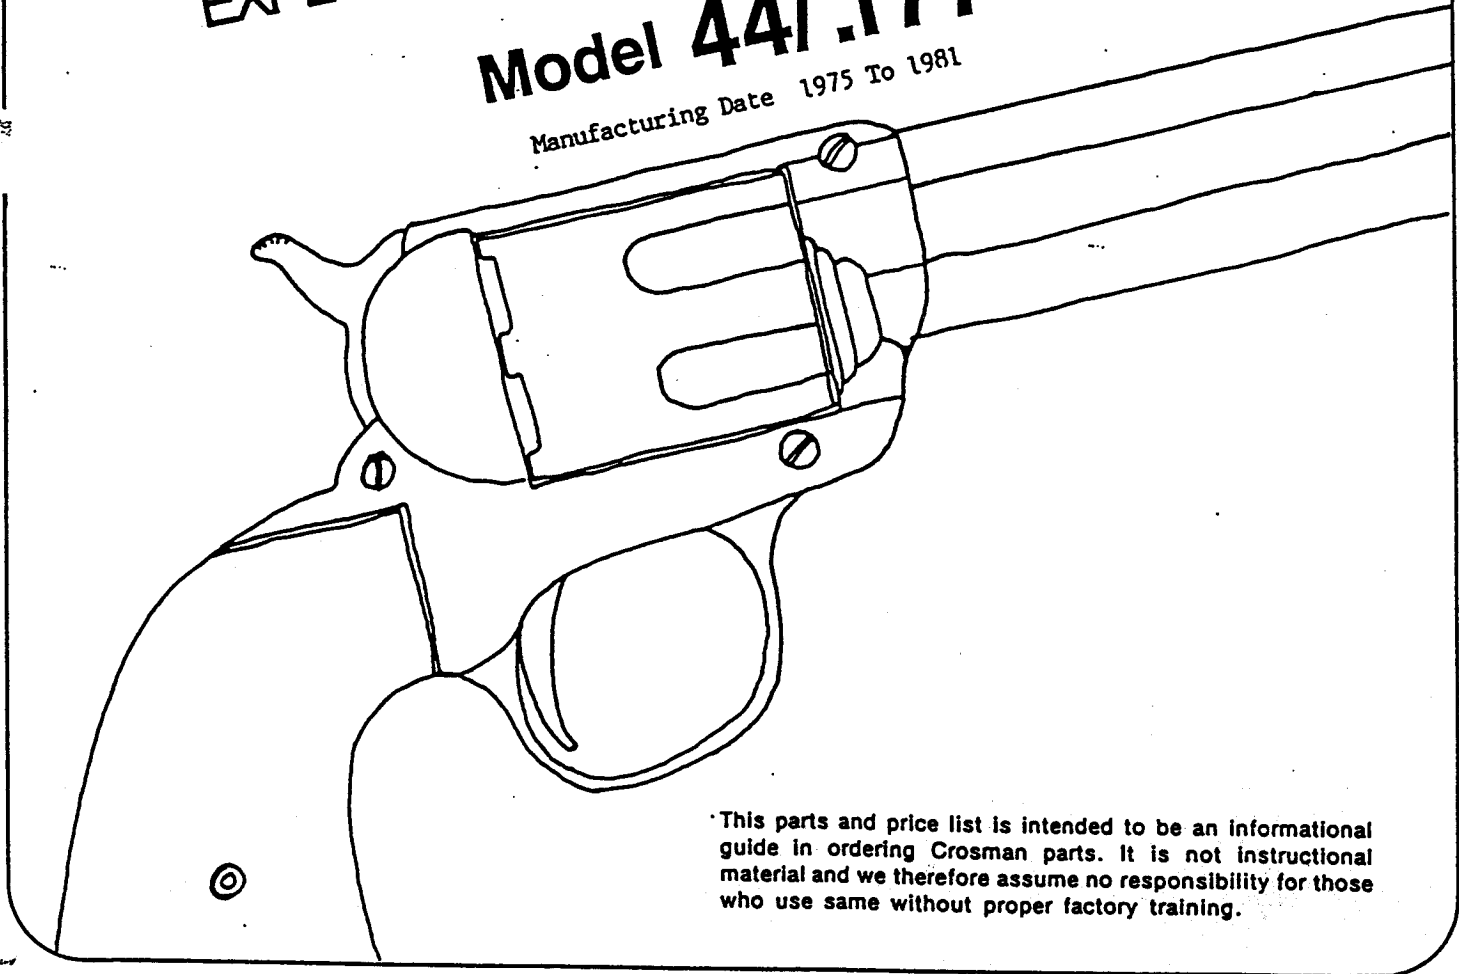

EXPLODED VIEW, PARTS AND PRICE LIST

Model 44/177

Manufacturing Date 1975 To 1981

This parts and price list is intended to be an informational guide in ordering Crosman parts. It is not instructional material and we therefore assume no responsibility for those who use same without proper factory training.