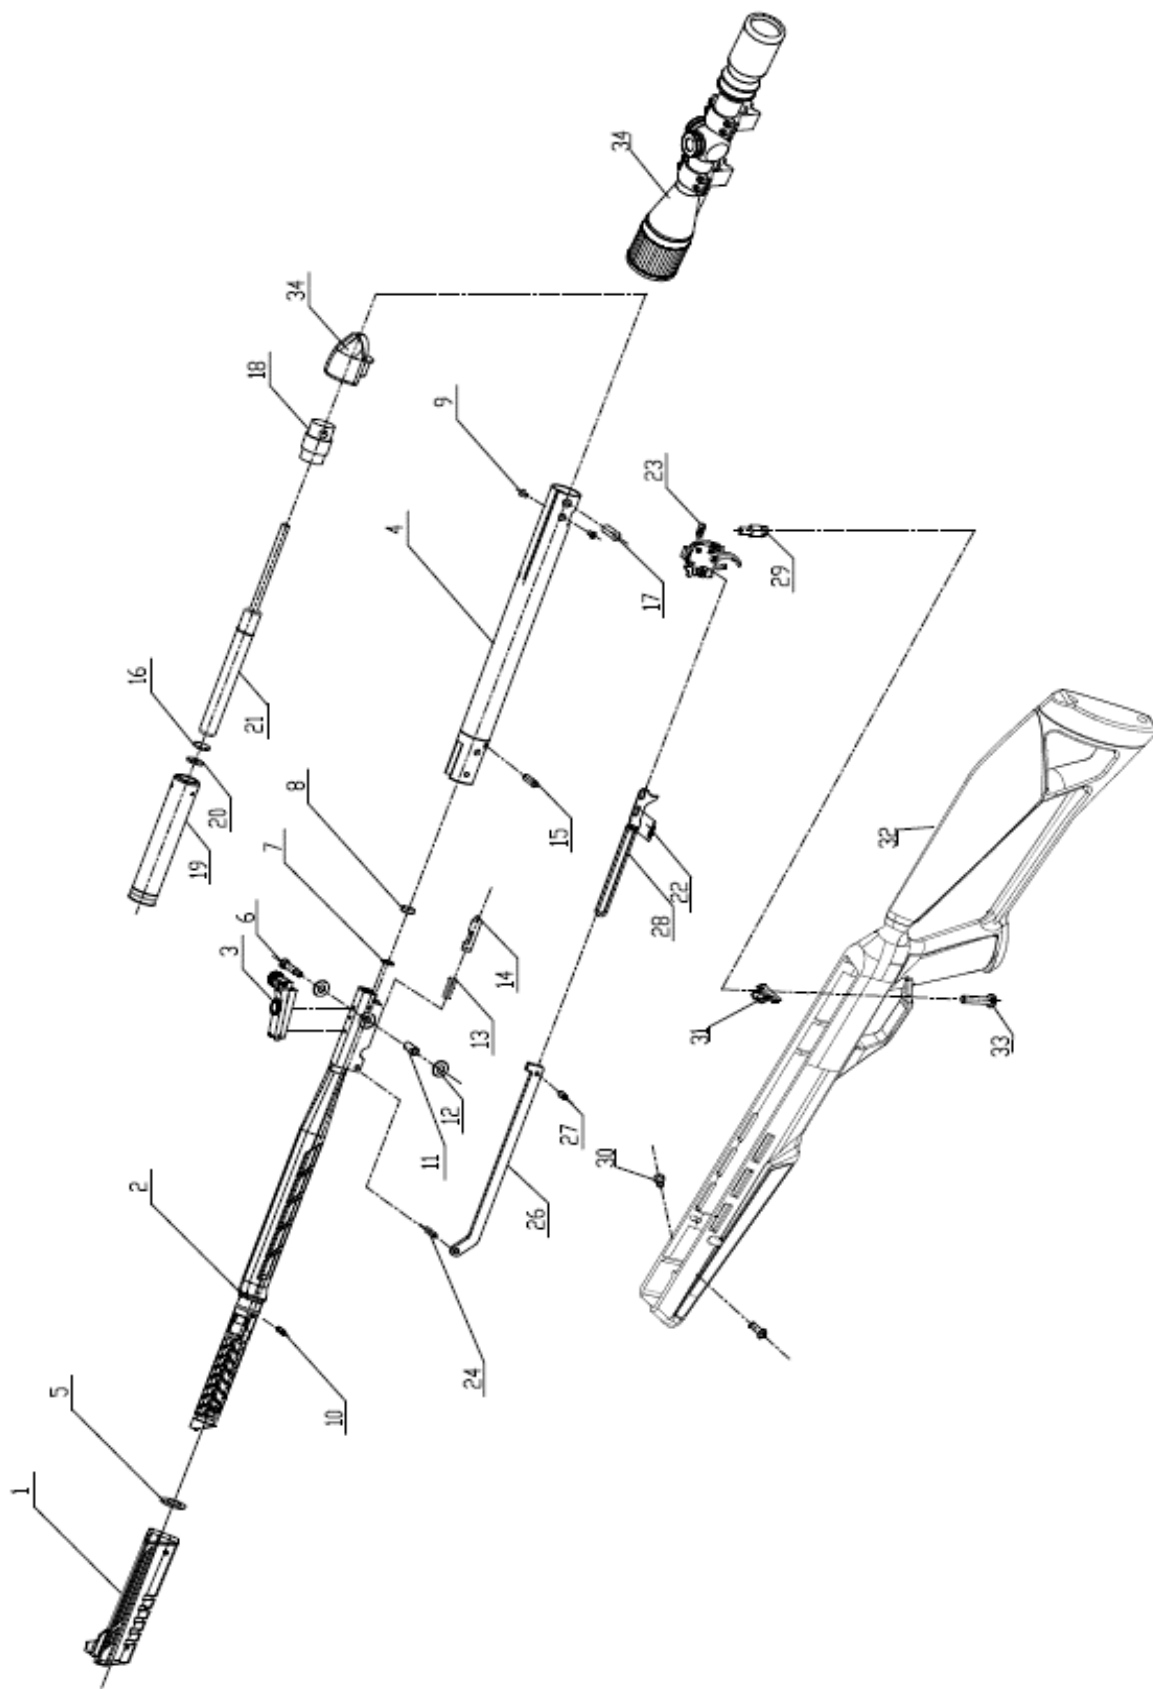

EXPLODED VIEW & PARTS LIST

Crosman Thrasher .22 cal Air Rifle

Model CTH22TDNS-SX

Manufacture Start Date: 5/1/18

Crosman Airguns
A Velocity Outdoor Company
Routes 5&20
Bloomfield NY 14469
Phone- 1-800-724-7486
Parts order Fax- 585-657-5405
www.crosman.com

Item	Part Number	Description	CTH22TDNS-SX
1	NP214-6-01-3	S-Baffle Cap&Front Sight	1
2a	NP214-10-01-200A	Overmolded Barrel Assembly	
2b	NP214-10-01-200A (5.5)	Overmolded Barrel Assembly	1
3	NP214-02-00	Rear Sight Assembly	1
4	B24-1-03-00	Compression Tube Assembly	1
5	GBT 3452.1-2005	O-ring $\varnothing 19 \times 3.55$	1
6	B22-00-12A	Break Bolt	1
7	BT1500-00-4	Adjust Washer	0-2
8	BT1500-00-3A	Breach Seal	1
9	B22-5-00-9	Screw	2
10	GBT 879.3-2000	Elastic Cylindrical Pin 4 \times 27	2
11	B22-01-4	Bushing	1
12	B18-00-15B	Washer	2
13	ELS-005	Jam Spring	1
14	B24-01-1	Alive Jam	1
15	CRS5177-033	Deam Jam	1
16	B24-04-4	Plain Plate	1
17	B24-00-5	Fixed Pin	1
18	B24-00-6	Back Spring Guide	1
19	B24-04-00	Piston Seal	1
20	B24-04-3	Washer	1
21	B24-00-7	Gas Spring	1
22	B19-19-00-5	Safety Spring	1
23	B24-05-00	Trigger Pack Assembly	1
24	602.500.01.1-6	Lever Pin	1
25	NP214-010	Slings Mount	
26	B24-1-00-2	Lever	1
27	B24-1-00-6	Lever Pull Pin	1
28	B24-1-00-1	Bear Trap Lever	1
29	NP2BAM-027	Stock Link Pin	1
30	NP2BAM-M5\times16	Pan Head Screws - nylok	2
31	NP2BAM-45	Stock Lug Brace	1
32	CF5-01-00	Stock assembly	1
33	NP2BAM-818	Screw, Trigger Guard Rear - nylok	1
34	NP2BAM-060	Tube Cover	1
35	4X32D CenterPoint	Scope	1