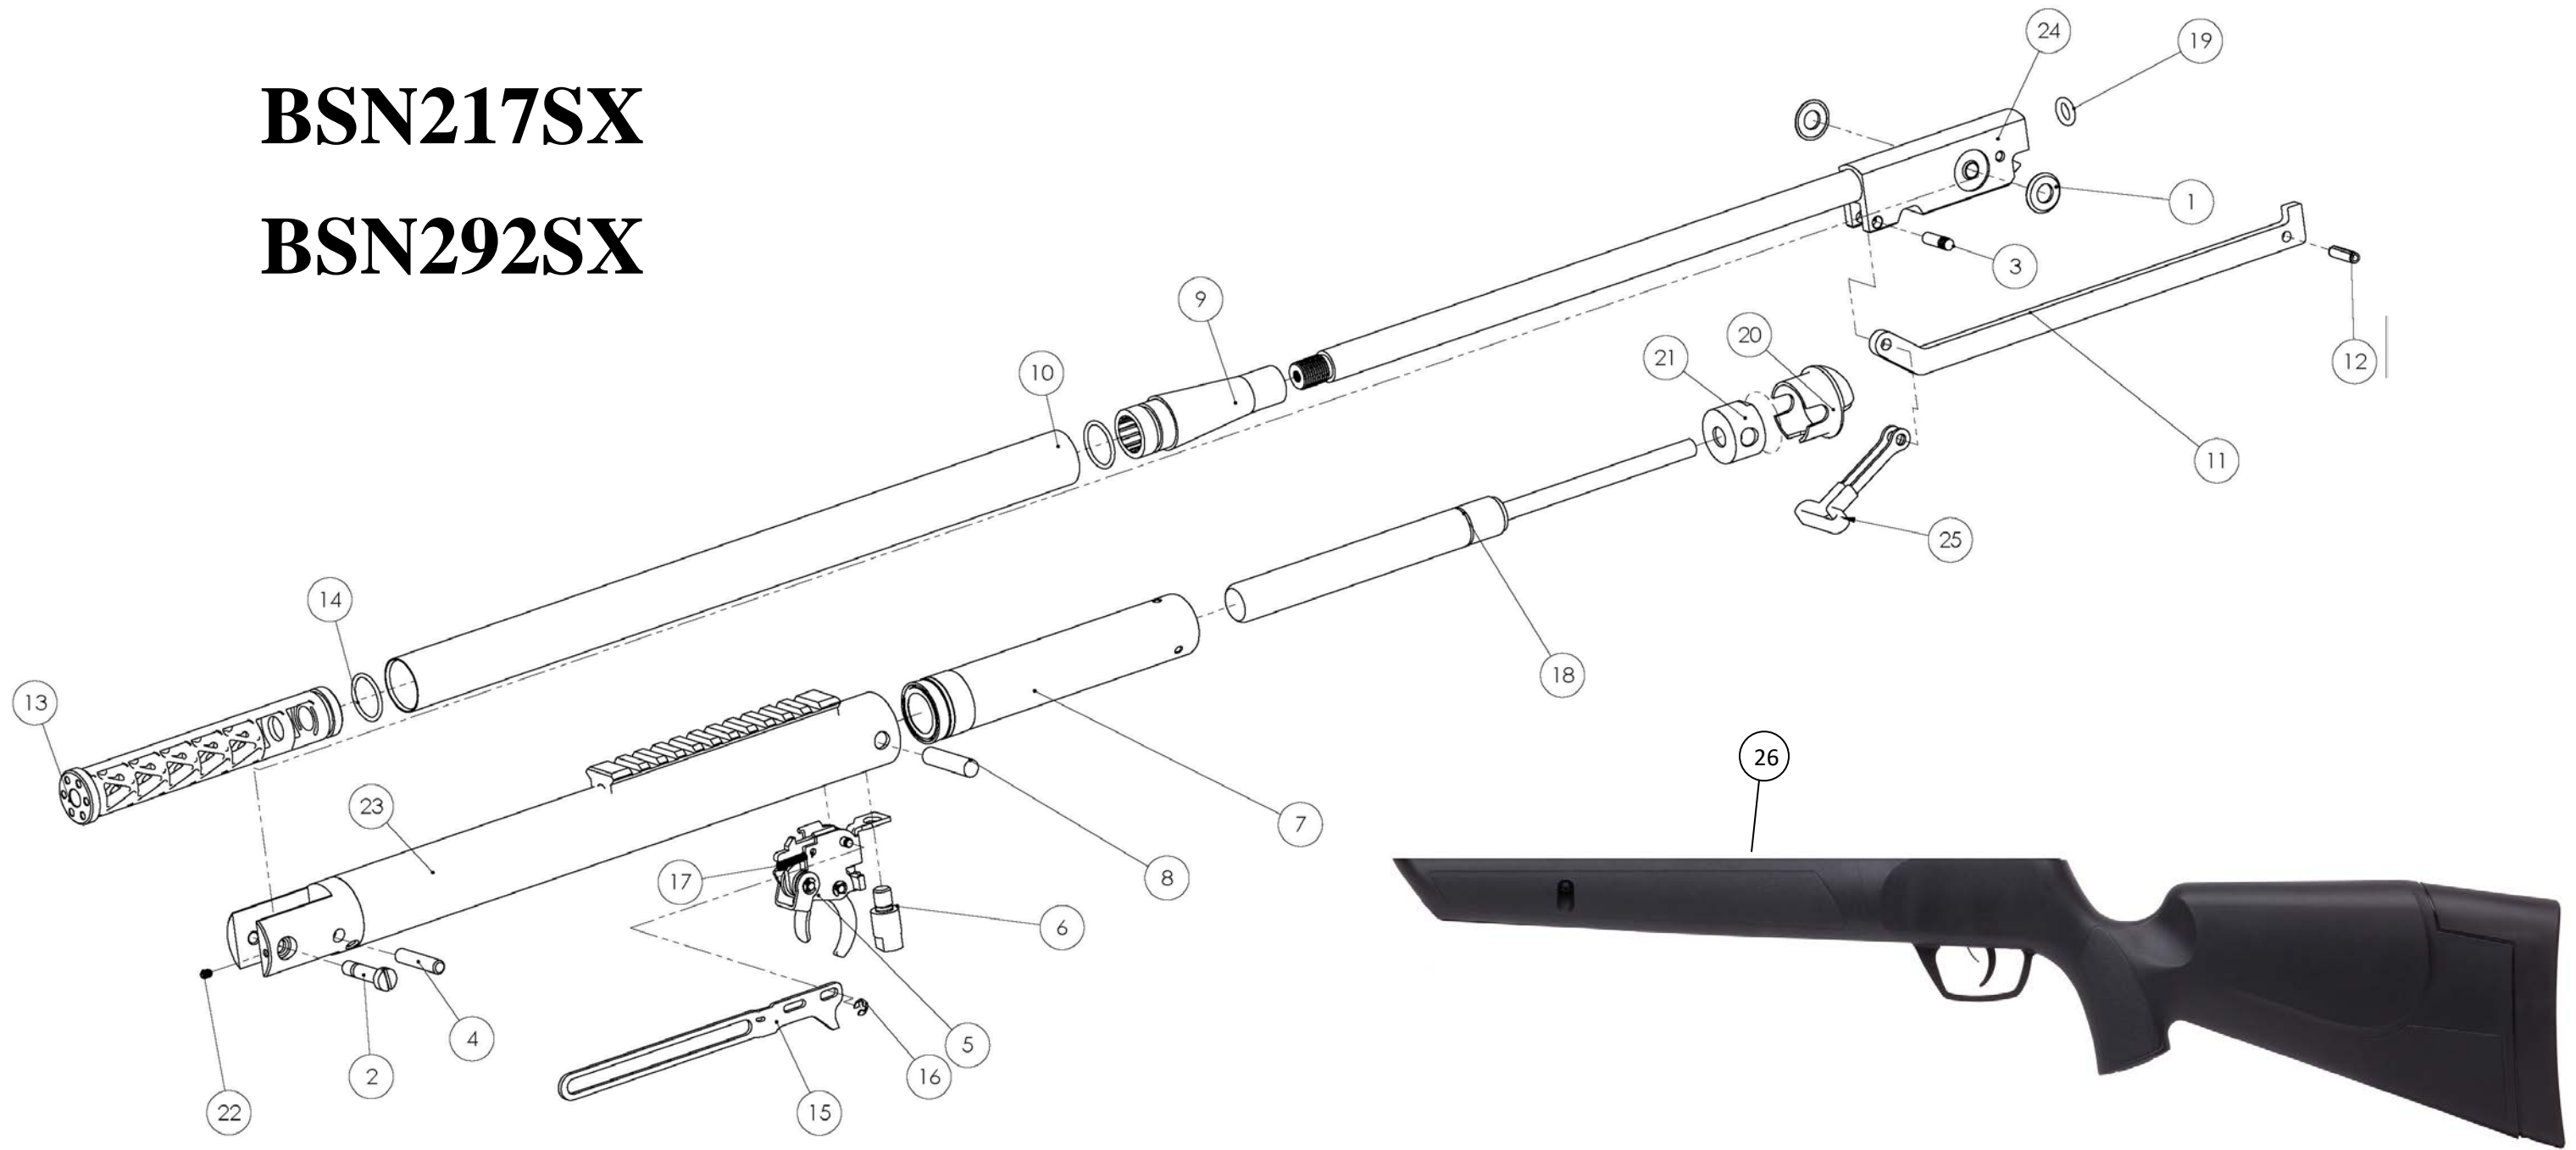

BENJAMIN®

EXPLODED VIEW & PARTS LIST

MODELS SUMMIT BSN217SX & BSN292SX

Manufacture Start Dates: 8/28/15

Last Update 10/30/17

CROSMAN
CORPORATION 7629
ROUTES 5 & 20
BLOOMFIELD, NY 14469
Phone: 1-800-724-7486
Parts Order Fax: 585-657-
5405 www.crosman.com

BSN217SX

BSN292SX

Item	Part Number	Description	BSN217SX	BSN292SX	Revision Date
1	CRS5177-017	BREECH SPACER	2	2	
2	CRS5177-015	PIVOT SCREW	1	1	
3	CRS5177-061	PIVOT PIN, LEVER	1	1	
4	CRS5177-033	DETENT PIN	1	1	
5	ELS-100	TRIGGER PACK ASSEMBLY	1	1	
5	ELS-100	TRIGGER PACK ASSEMBLY	1	1	
6	CRS5177-027	STOCK LUG	1	1	
7	NP214-131	PISTON ASSEMBLY	1	1	
8	ELS-016	PLUG PIN- DIA 312 x 1 313	1	1	
9	NP214-009	SHROUD CONE	1	1	
10	NP214-008	TRAIL SHROUD	1	1	
11	NP214-005	LEVER	1	1	
12	NP214-006	LEVER GUIDE PIN	1	1	
13	NP214-001	TRAIL BAFFLE	1	1	
14	E357-008	O-RING, 2-018	2	2	
15	NP214-056	BEARTRAP LEVER	1	1	
16	CRS5177-043	E-RING	1	1	
17	CRS5177-057	SPRING, BEARTRAP	1	1	
18	NP214-012	GAS SPRING	1	1	
19	CRS5177A013	O-RING	1	1	
20	NP214-060	TRAIL TUBE CAP	1	1	
21	NP214-058	TUBE PLUG	1	1	
22	2300-007	SET SCREW, 6-32 x .188, CUP	1	1	
23	CSN-121	COMPRESSION TUBE	1	1	
24a	CSN-107	.177 Summit Breech Assembly	1		
24b	CSN-108	.22 Summit Breech Assembly		1	
25	NP214-010	SLING MOUNT	1	1	
26	BSN217A450	Stock Assembly	1	1	10/30/17